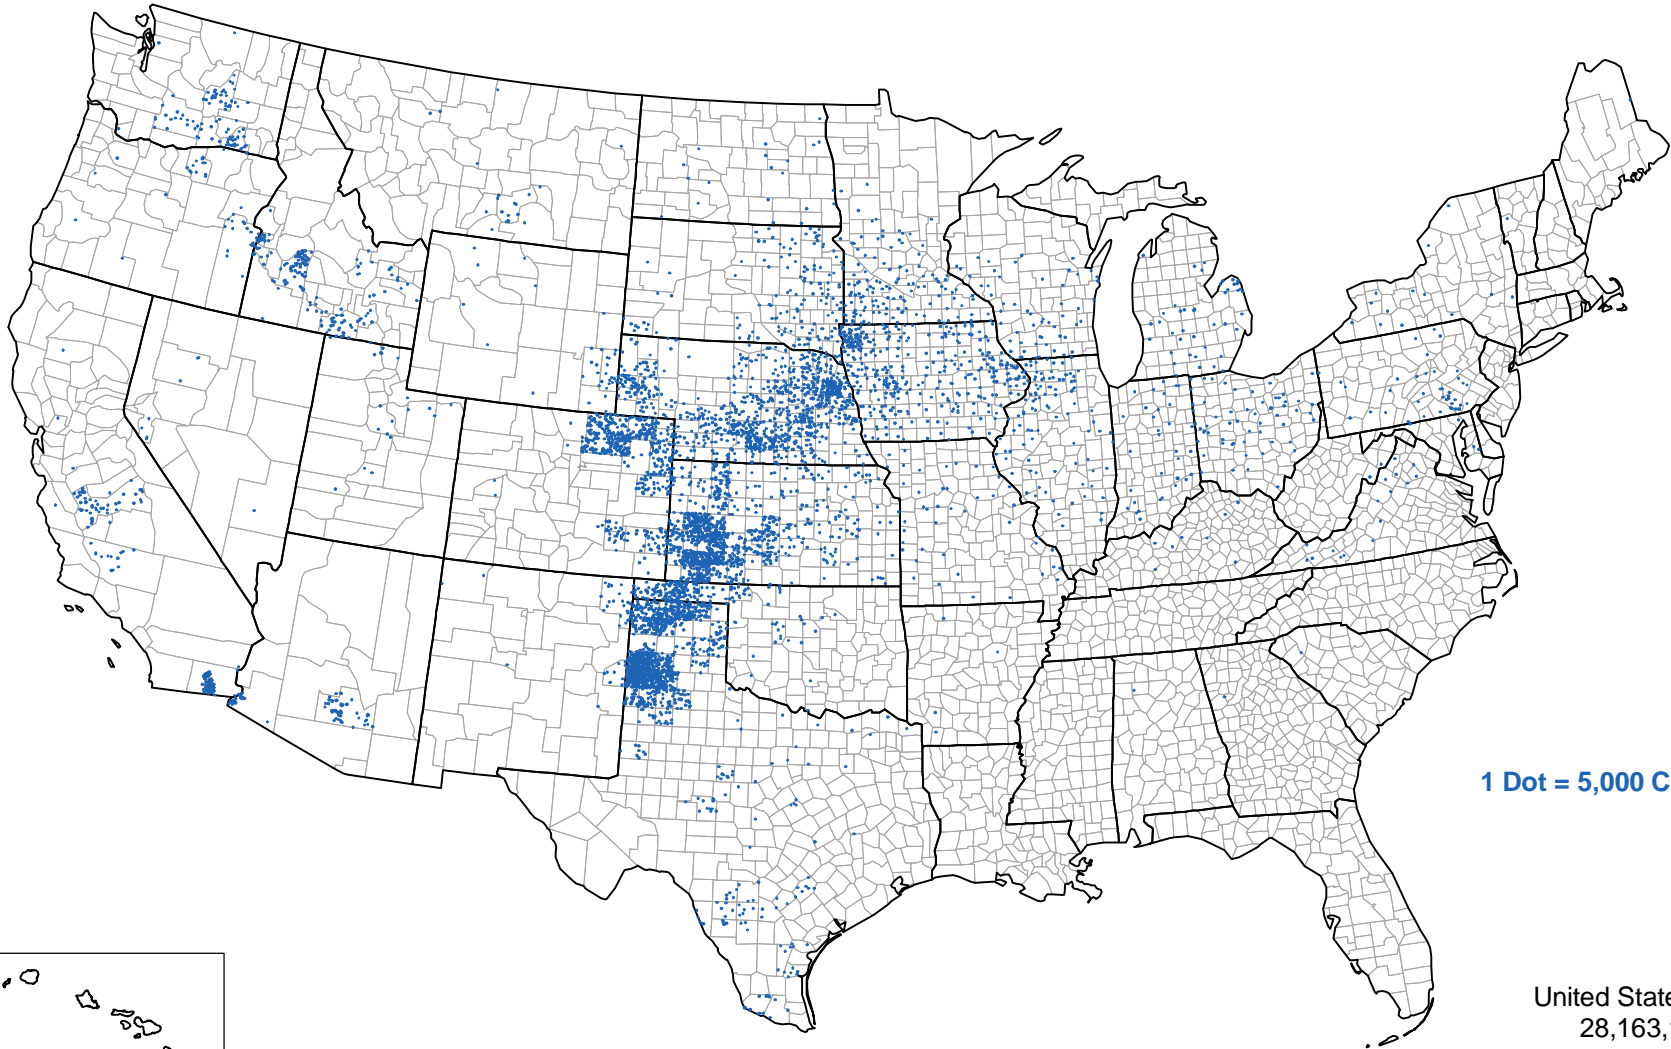

Number of Cattle on Feed Sold: 2002

United States Total
28,163,195

2002 Census of Agriculture