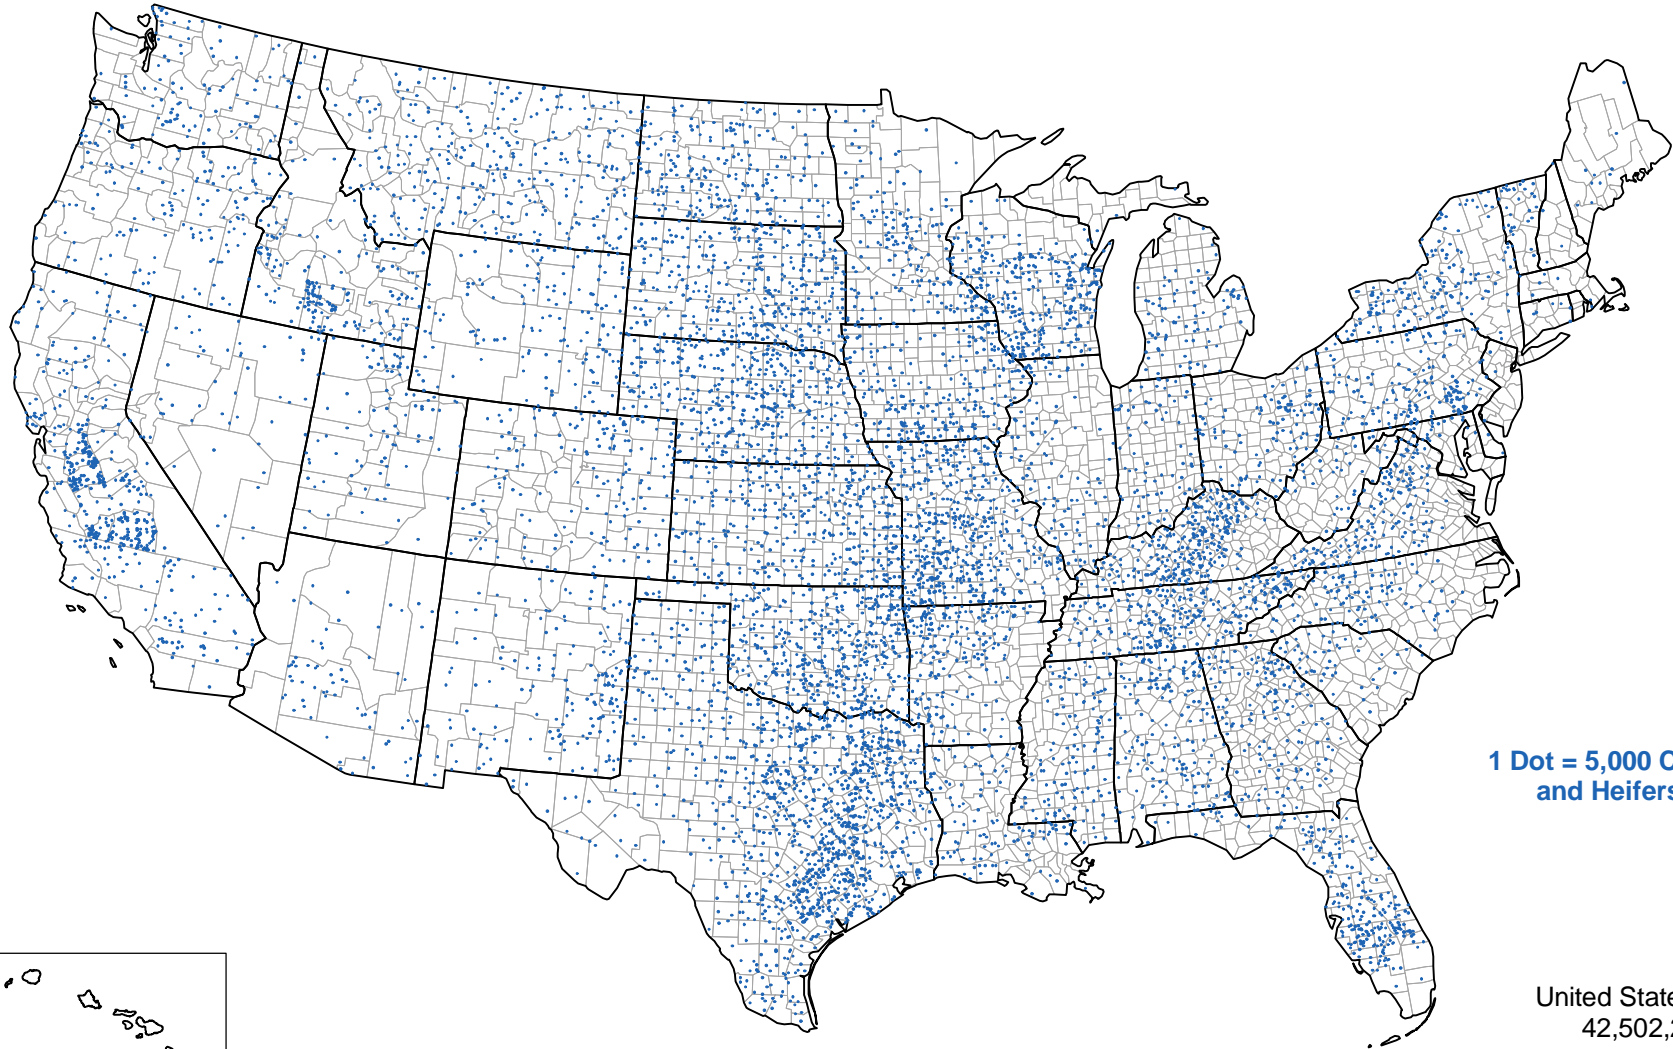

Cows and Heifers That Had Calved - Inventory: 2002

1 Dot = 5,000 Cows and Heifers

United States Total
42,502,230

2002 Census of Agriculture