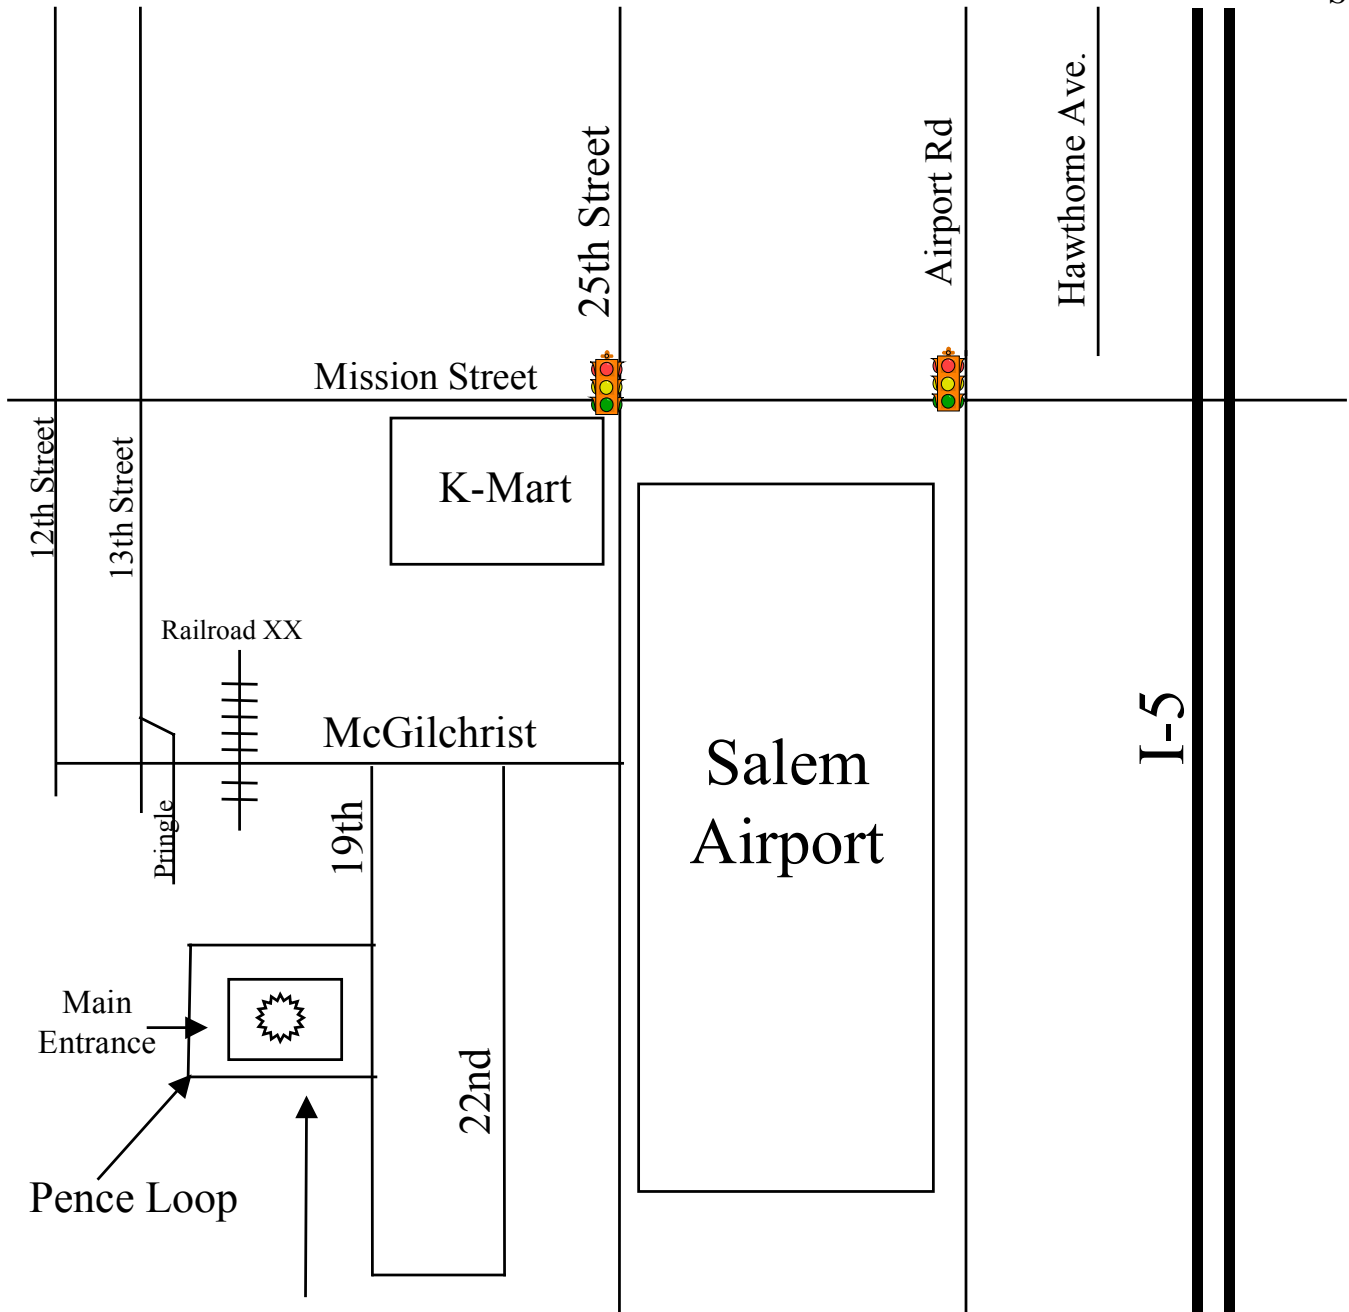

Directions to ODOT's Human Resource Center

Map not to Scale

ODOT
Human Resource Center
2775 19th St. SE
Salem Or 97302-1503

Driving Directions:

From I-5, take Mission St. (Hwy. 22) west to 25th Street (*just west of airport*), and turn left. Go about four blocks to light and turn right on McGilcrest. Go about six blocks and turn left on 19th Street.