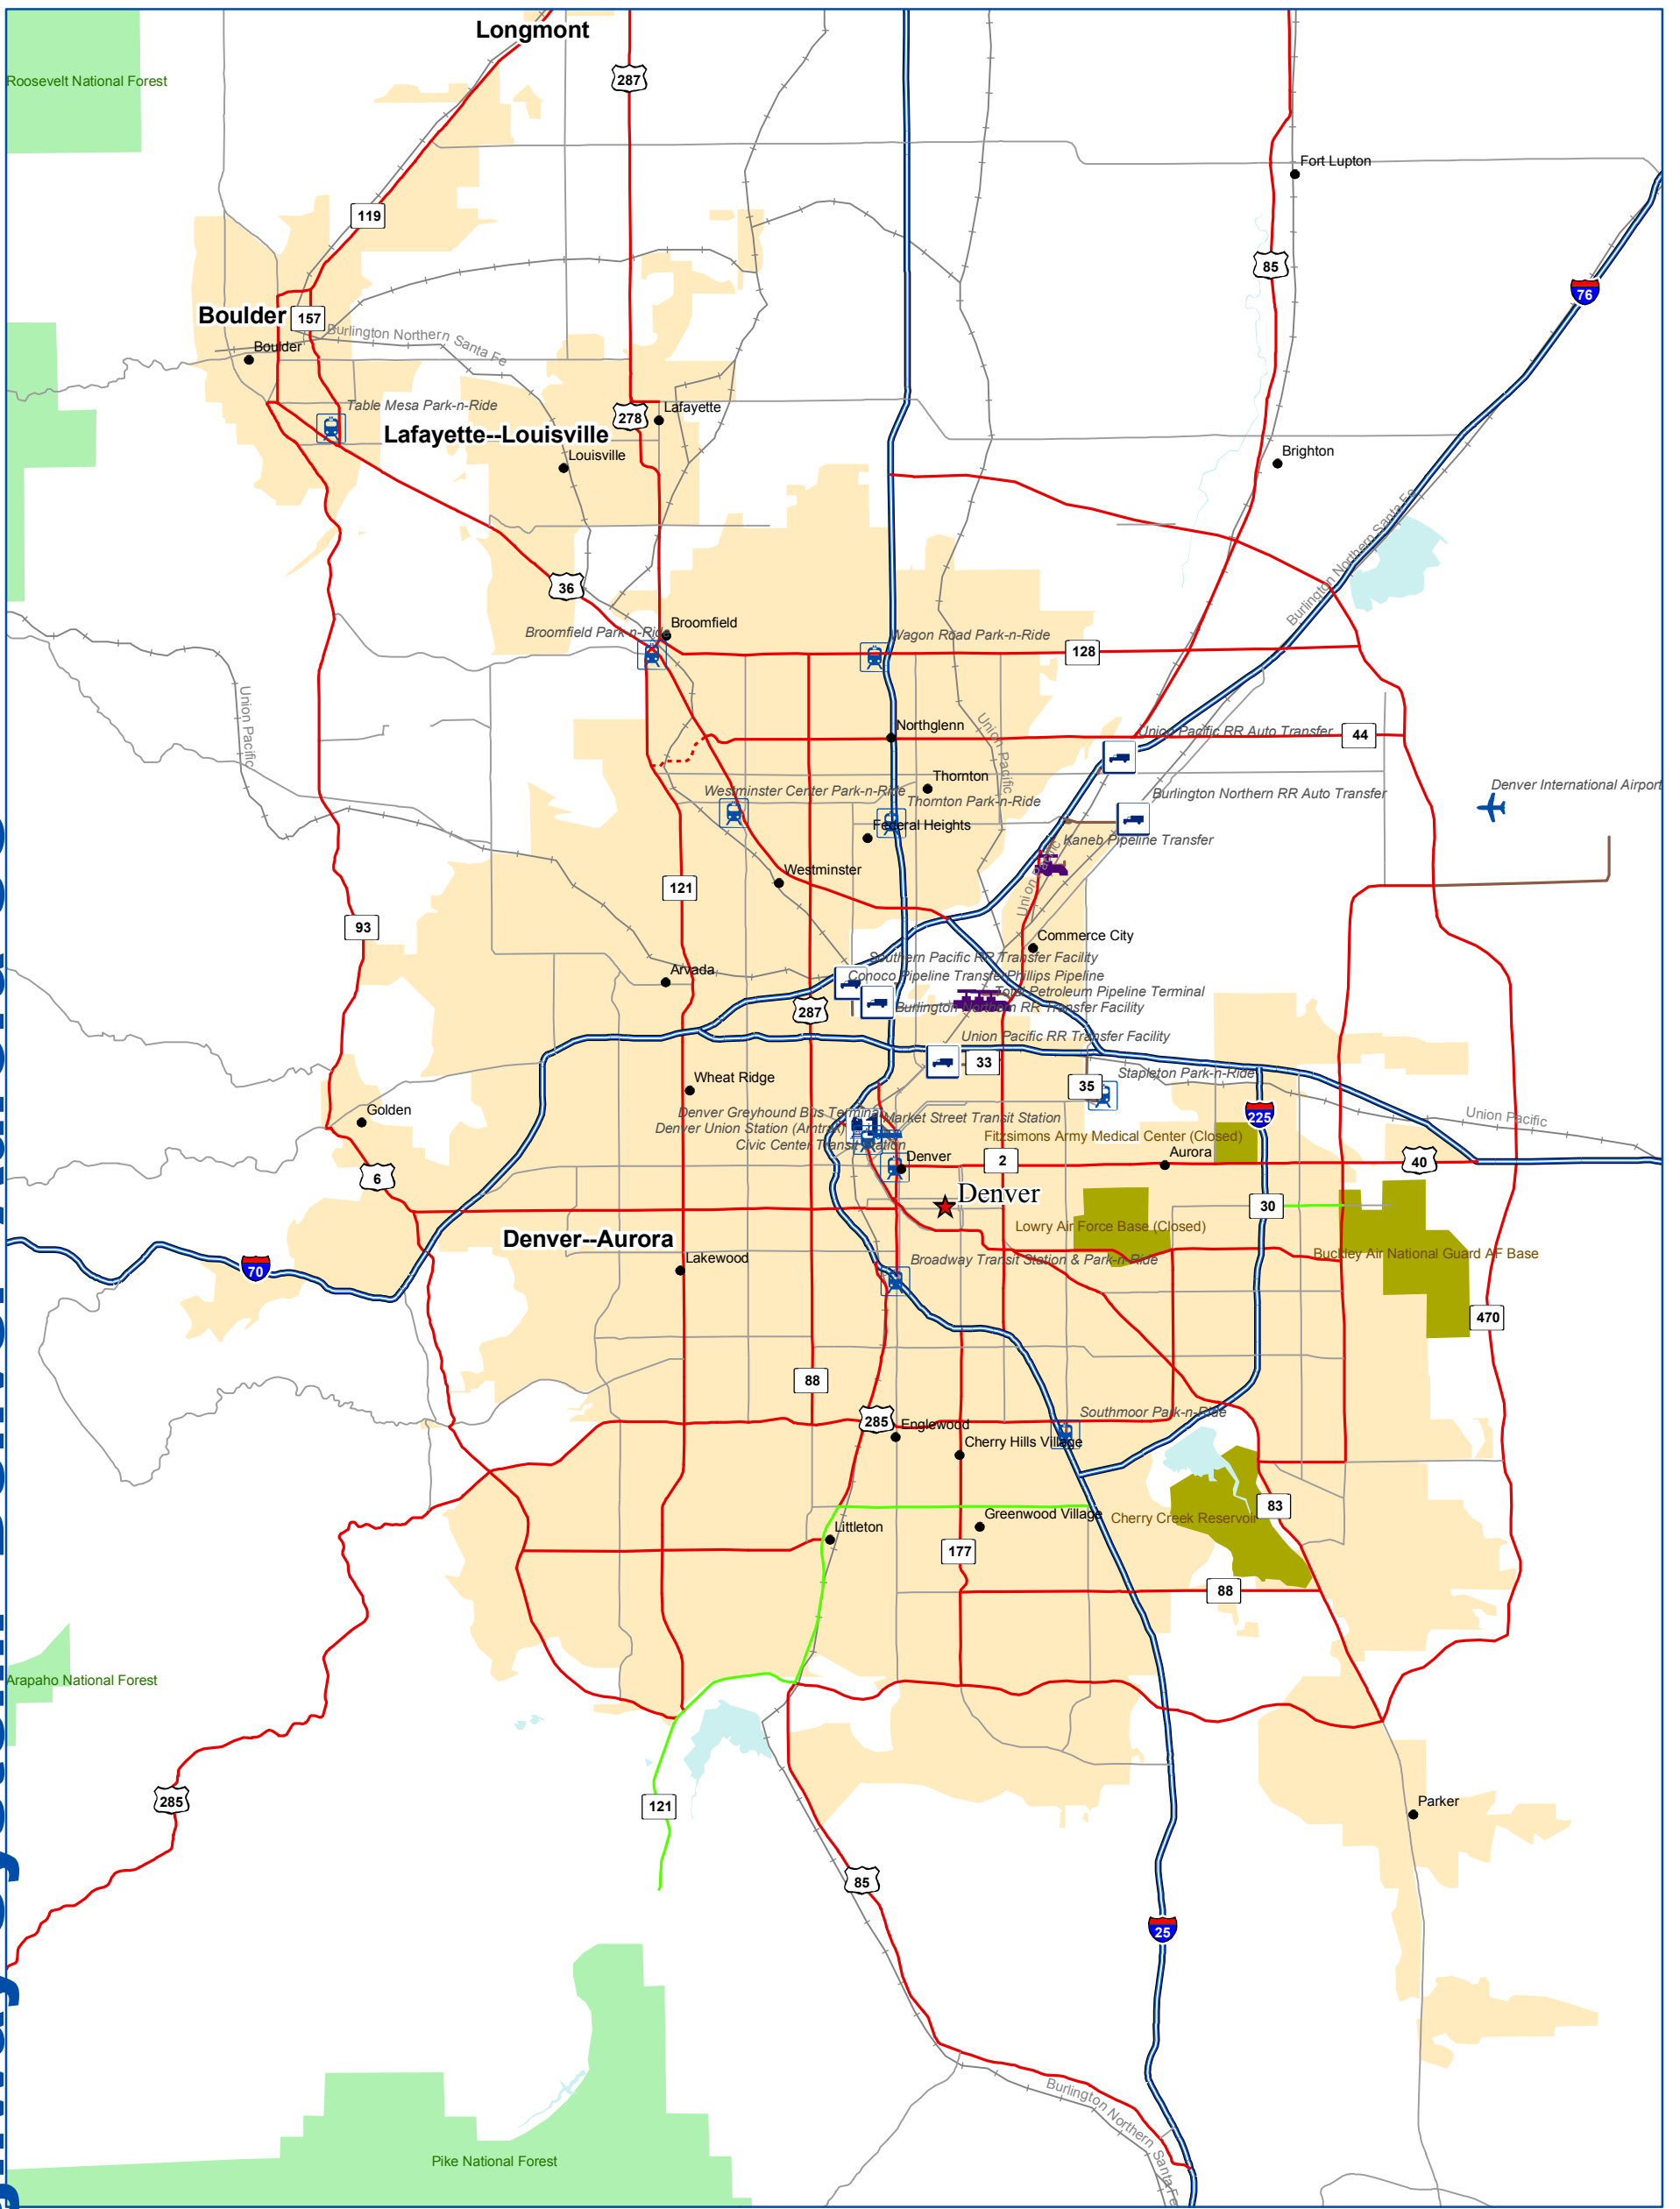

National Highway System: Denver--Aurora CO

U.S. Department of Transportation
Federal Highway Administration

Eisenhower Interstate System	Census Urbanized Areas	Airport	Multipurpose Passenger Facility
Other NHS Routes	Indian Reservation	Intercity Bus Terminal	Port Terminal
Non-Interstate STRAHNET Route	Department of Defense	Ferry Terminal	Truck/Rail Facility
Major STRAHNET Connector	National Forest	Truck/Pipeline Terminal	AMTRAK Station
Intermodal Connector	National Park Service	Public Transit Station	
Unbuilt NHS Routes	Water		
Other Roads (not on NHS)			
Railroad			

0 3 6 Miles

 0 3 6 Kilometers