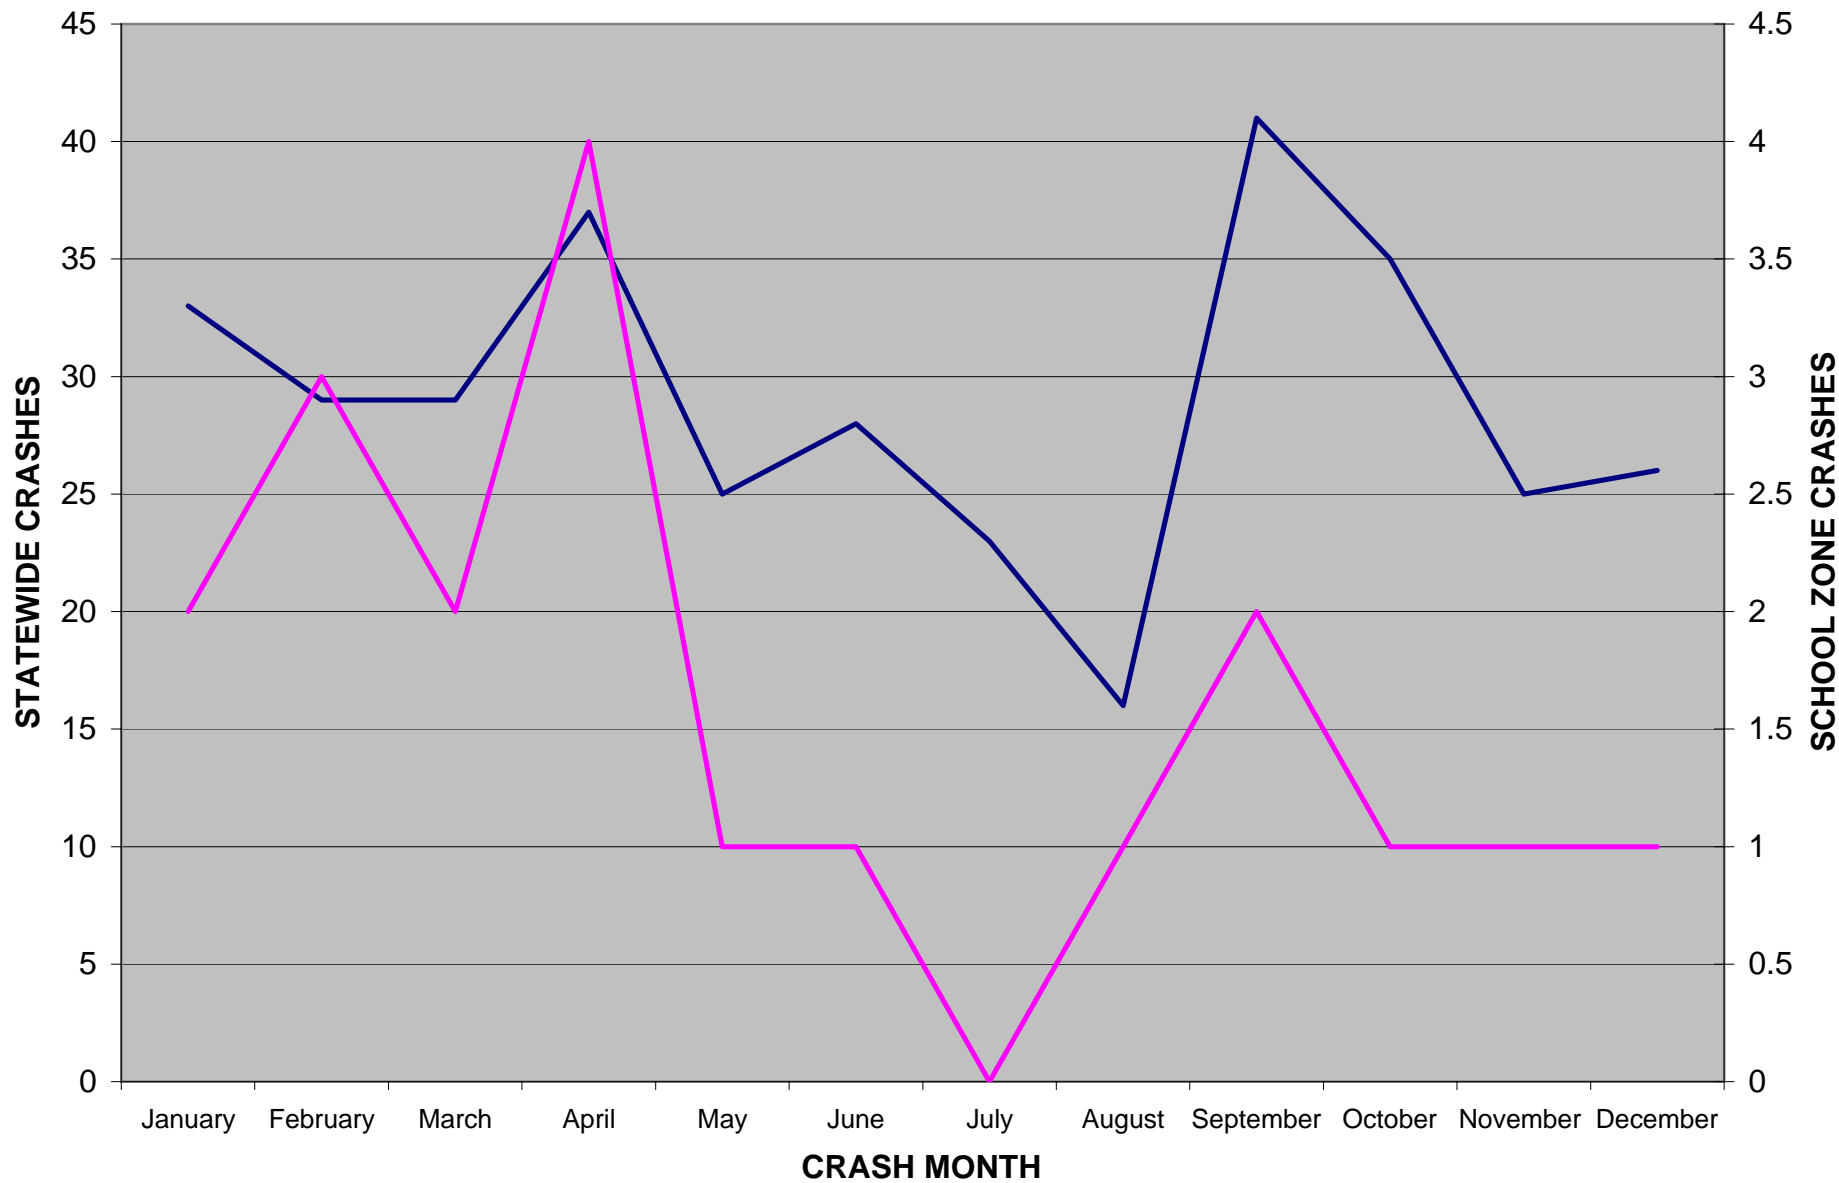

# SCHOOL ZONE -VS- STATEWIDE

## FOUR YEAR AVERAGE OF CRASHES INVOLVING A 5-14 YEAR OLD PEDESTRIAN WHO WAS INJURED OR KILLED BY CRASH MONTH 2002 - 2005

— STATEWIDE CRASHES      — SCHOOL ZONE CRASHES