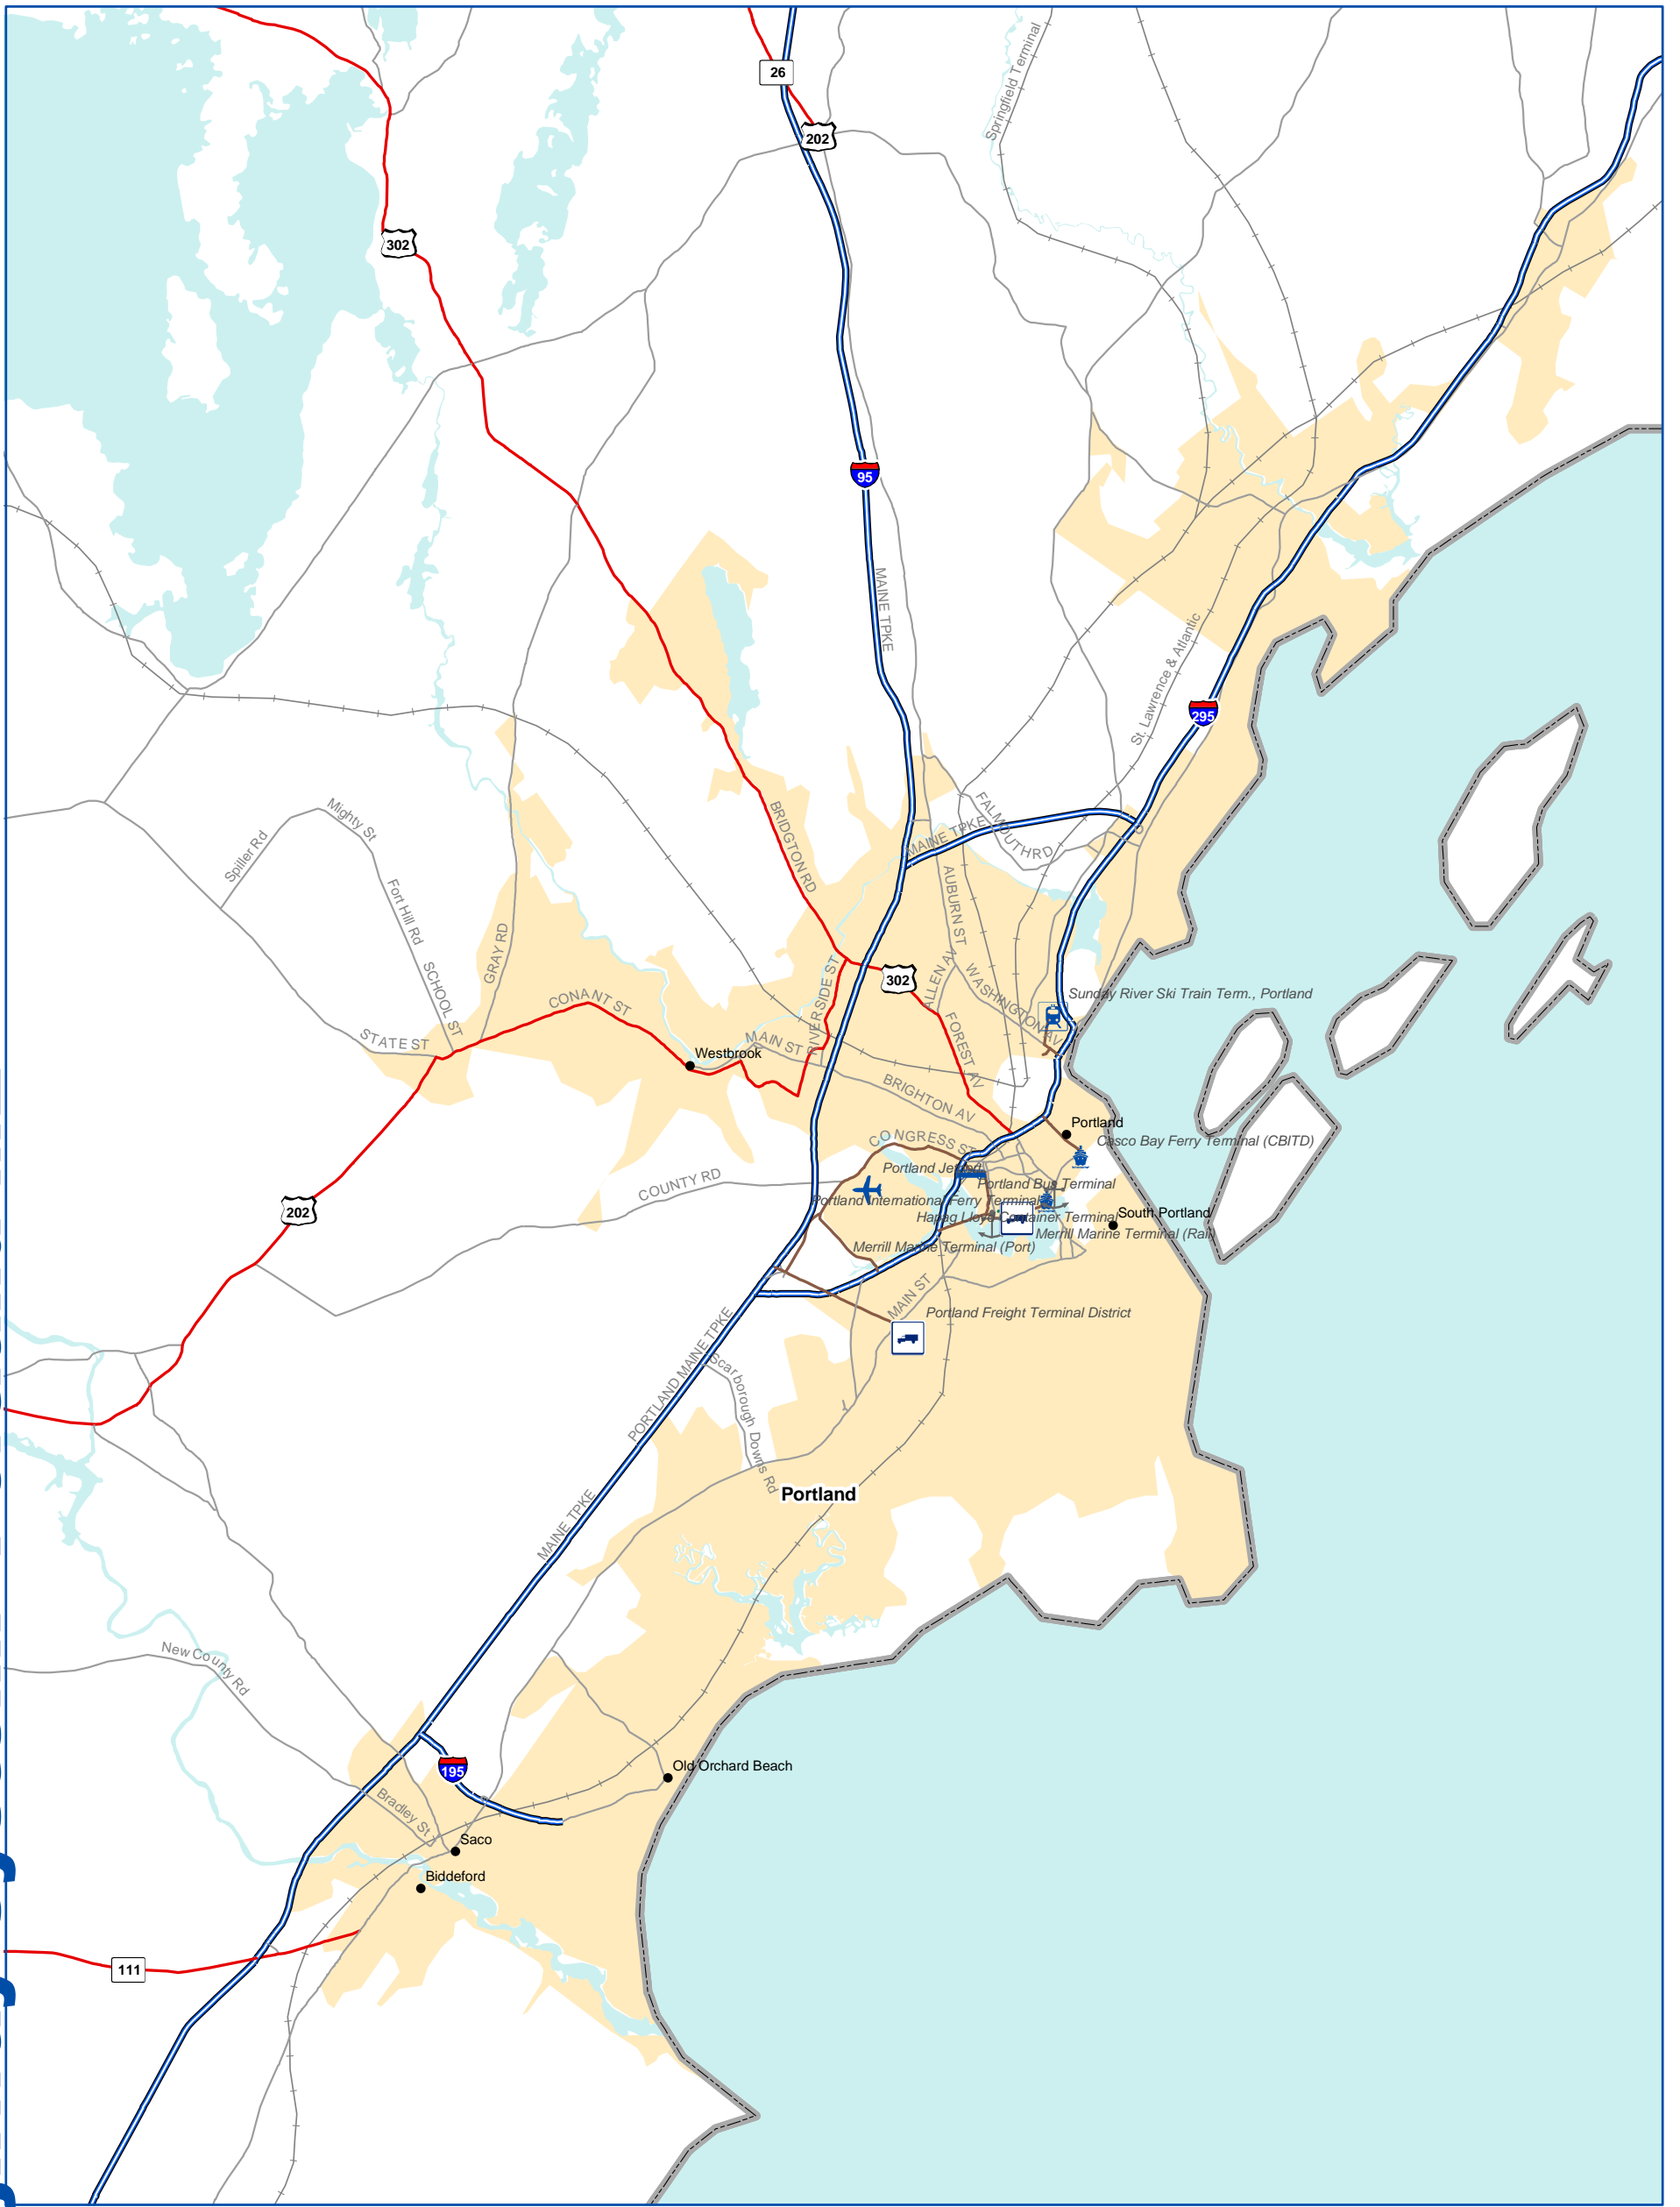

# National Highway System: Portland ME

U.S. Department of Transportation  
Federal Highway Administration

Eisenhower Interstate System	Census Urbanized Areas	Airport	Multipurpose Passenger Facility
Other NHS Routes	Indian Reservation	Intercity Bus Terminal	Port Terminal
Non-Interstate STRAHNET Route	Department of Defense	Ferry Terminal	Truck/Rail Facility
Major STRAHNET Connector	National Forest	Truck/Pipeline Terminal	AMTRAK Station
Intermodal Connector	National Park Service	Public Transit Station	
Unbuilt NHS Routes	Water		
Other Roads (not on NHS)			
Railroad			

0 2 4 Miles  
0 2 4 Kilometers