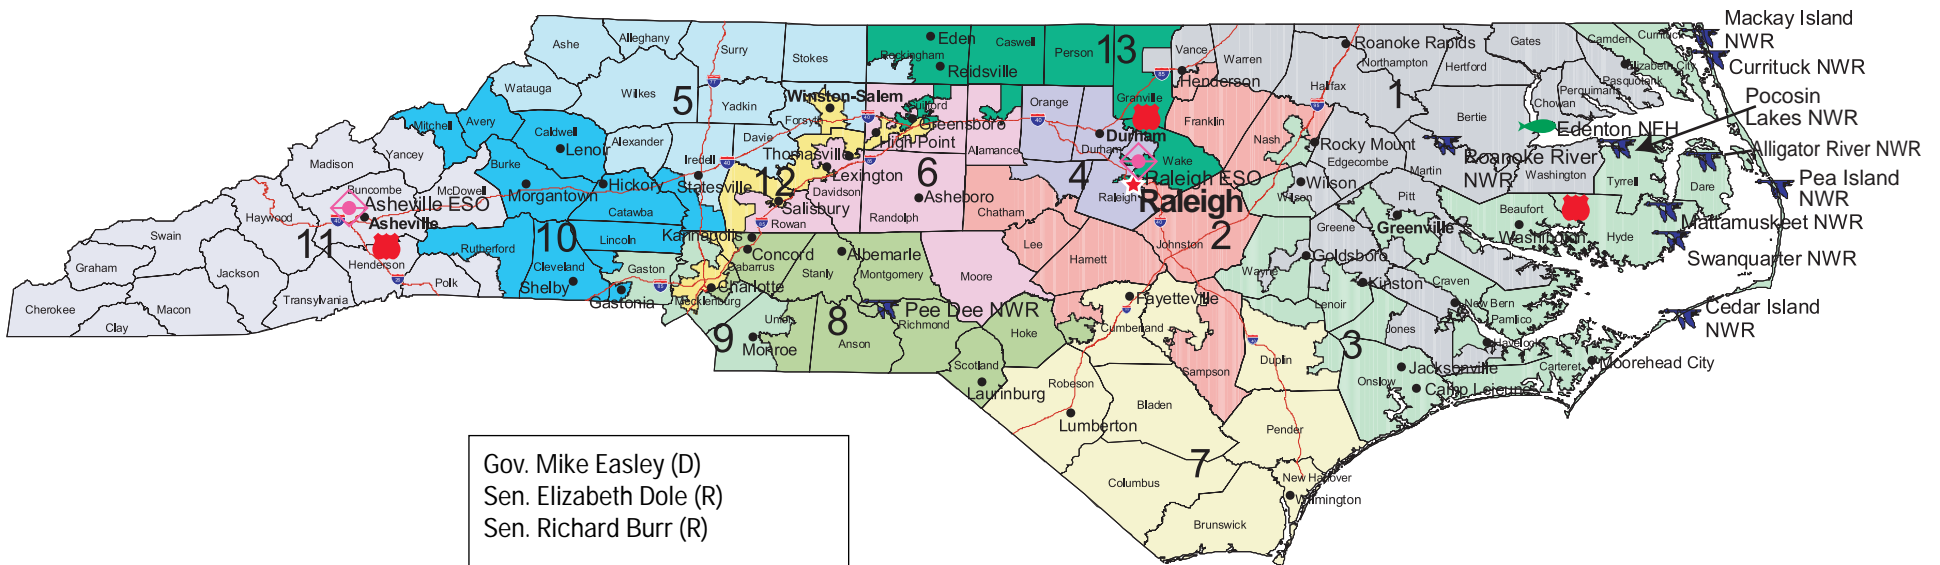

North Carolina Congressional Districts

Gov. Mike Easley (D)
 Sen. Elizabeth Dole (R)
 Sen. Richard Burr (R)

1st Rep. G. K. Butterfield (D)
 2nd Rep. Bob Etheridge (D)
 3rd Rep. Walter B. Jones (R)
 4th Rep. David E. Price (D)
 5th Rep. Virginia Foxx (R)
 6th Rep. Howard Coble (R)
 7th Rep. Mike McIntyre (D)
 8th Rep. Robin Hayes (R)
 9th Rep. Sue Myrick (R)
 10th Rep. Patrick McHenry (R)
 11th Rep. Joseph Shuler (D)
 12th Rep. Melvin L. Watt (D)
 13th Rep. Brad Miller (D)

Republicans are indicated by (R),
 Democrats by (D).

-  National Wildlife Refuge
-  Law Enforcement Office
-  Ecological Services Field Office (ESO)
-  National Fish Hatchery