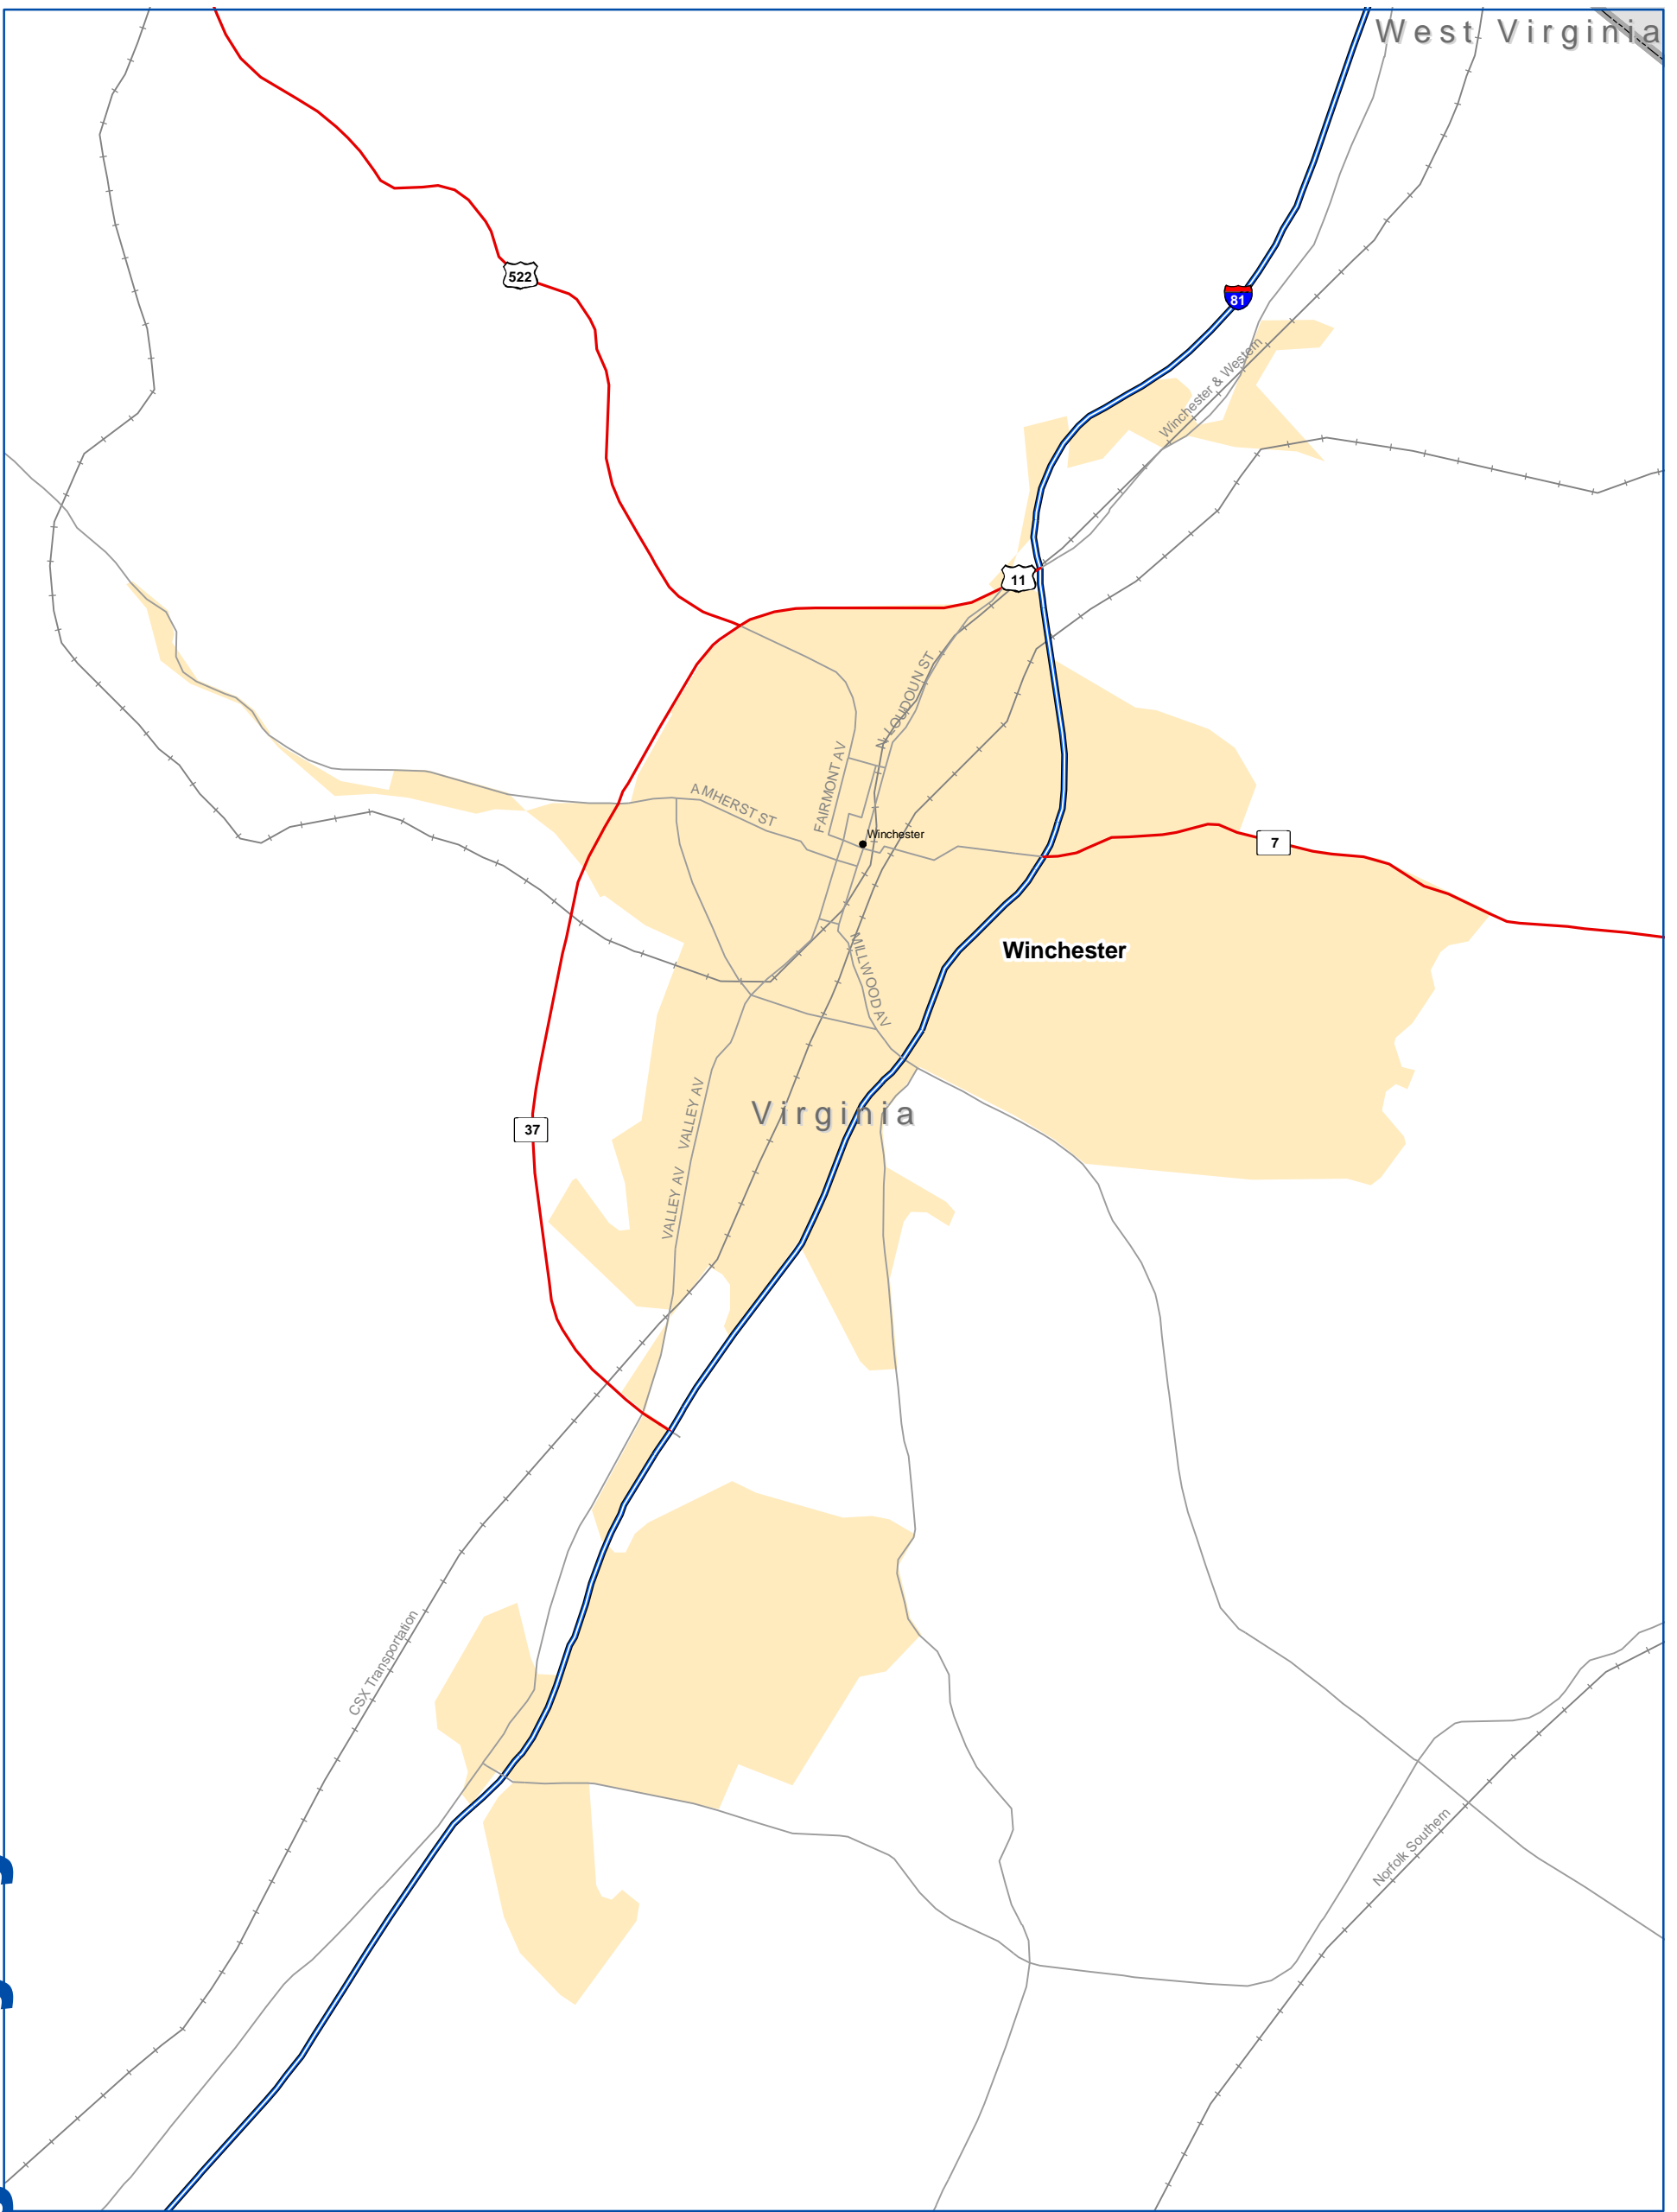

National Highway System: Winchester VA

U.S. Department of Transportation
Federal Highway Administration

Eisenhower Interstate System	Census Urbanized Areas	Airport	Multipurpose Passenger Facility
Other NHS Routes	Indian Reservation	Intercity Bus Terminal	Port Terminal
Non-Interstate STRAHNET Route	Department of Defense	Ferry Terminal	Truck/Rail Facility
Major STRAHNET Connector	National Forest	Truck/Pipeline Terminal	AMTRAK Station
Intermodal Connector	National Park Service		Public Transit Station
Unbuilt NHS Routes	Water		
Other Roads (not on NHS)			
Railroad			

0 1 2 Miles

0 1 2 Kilometers