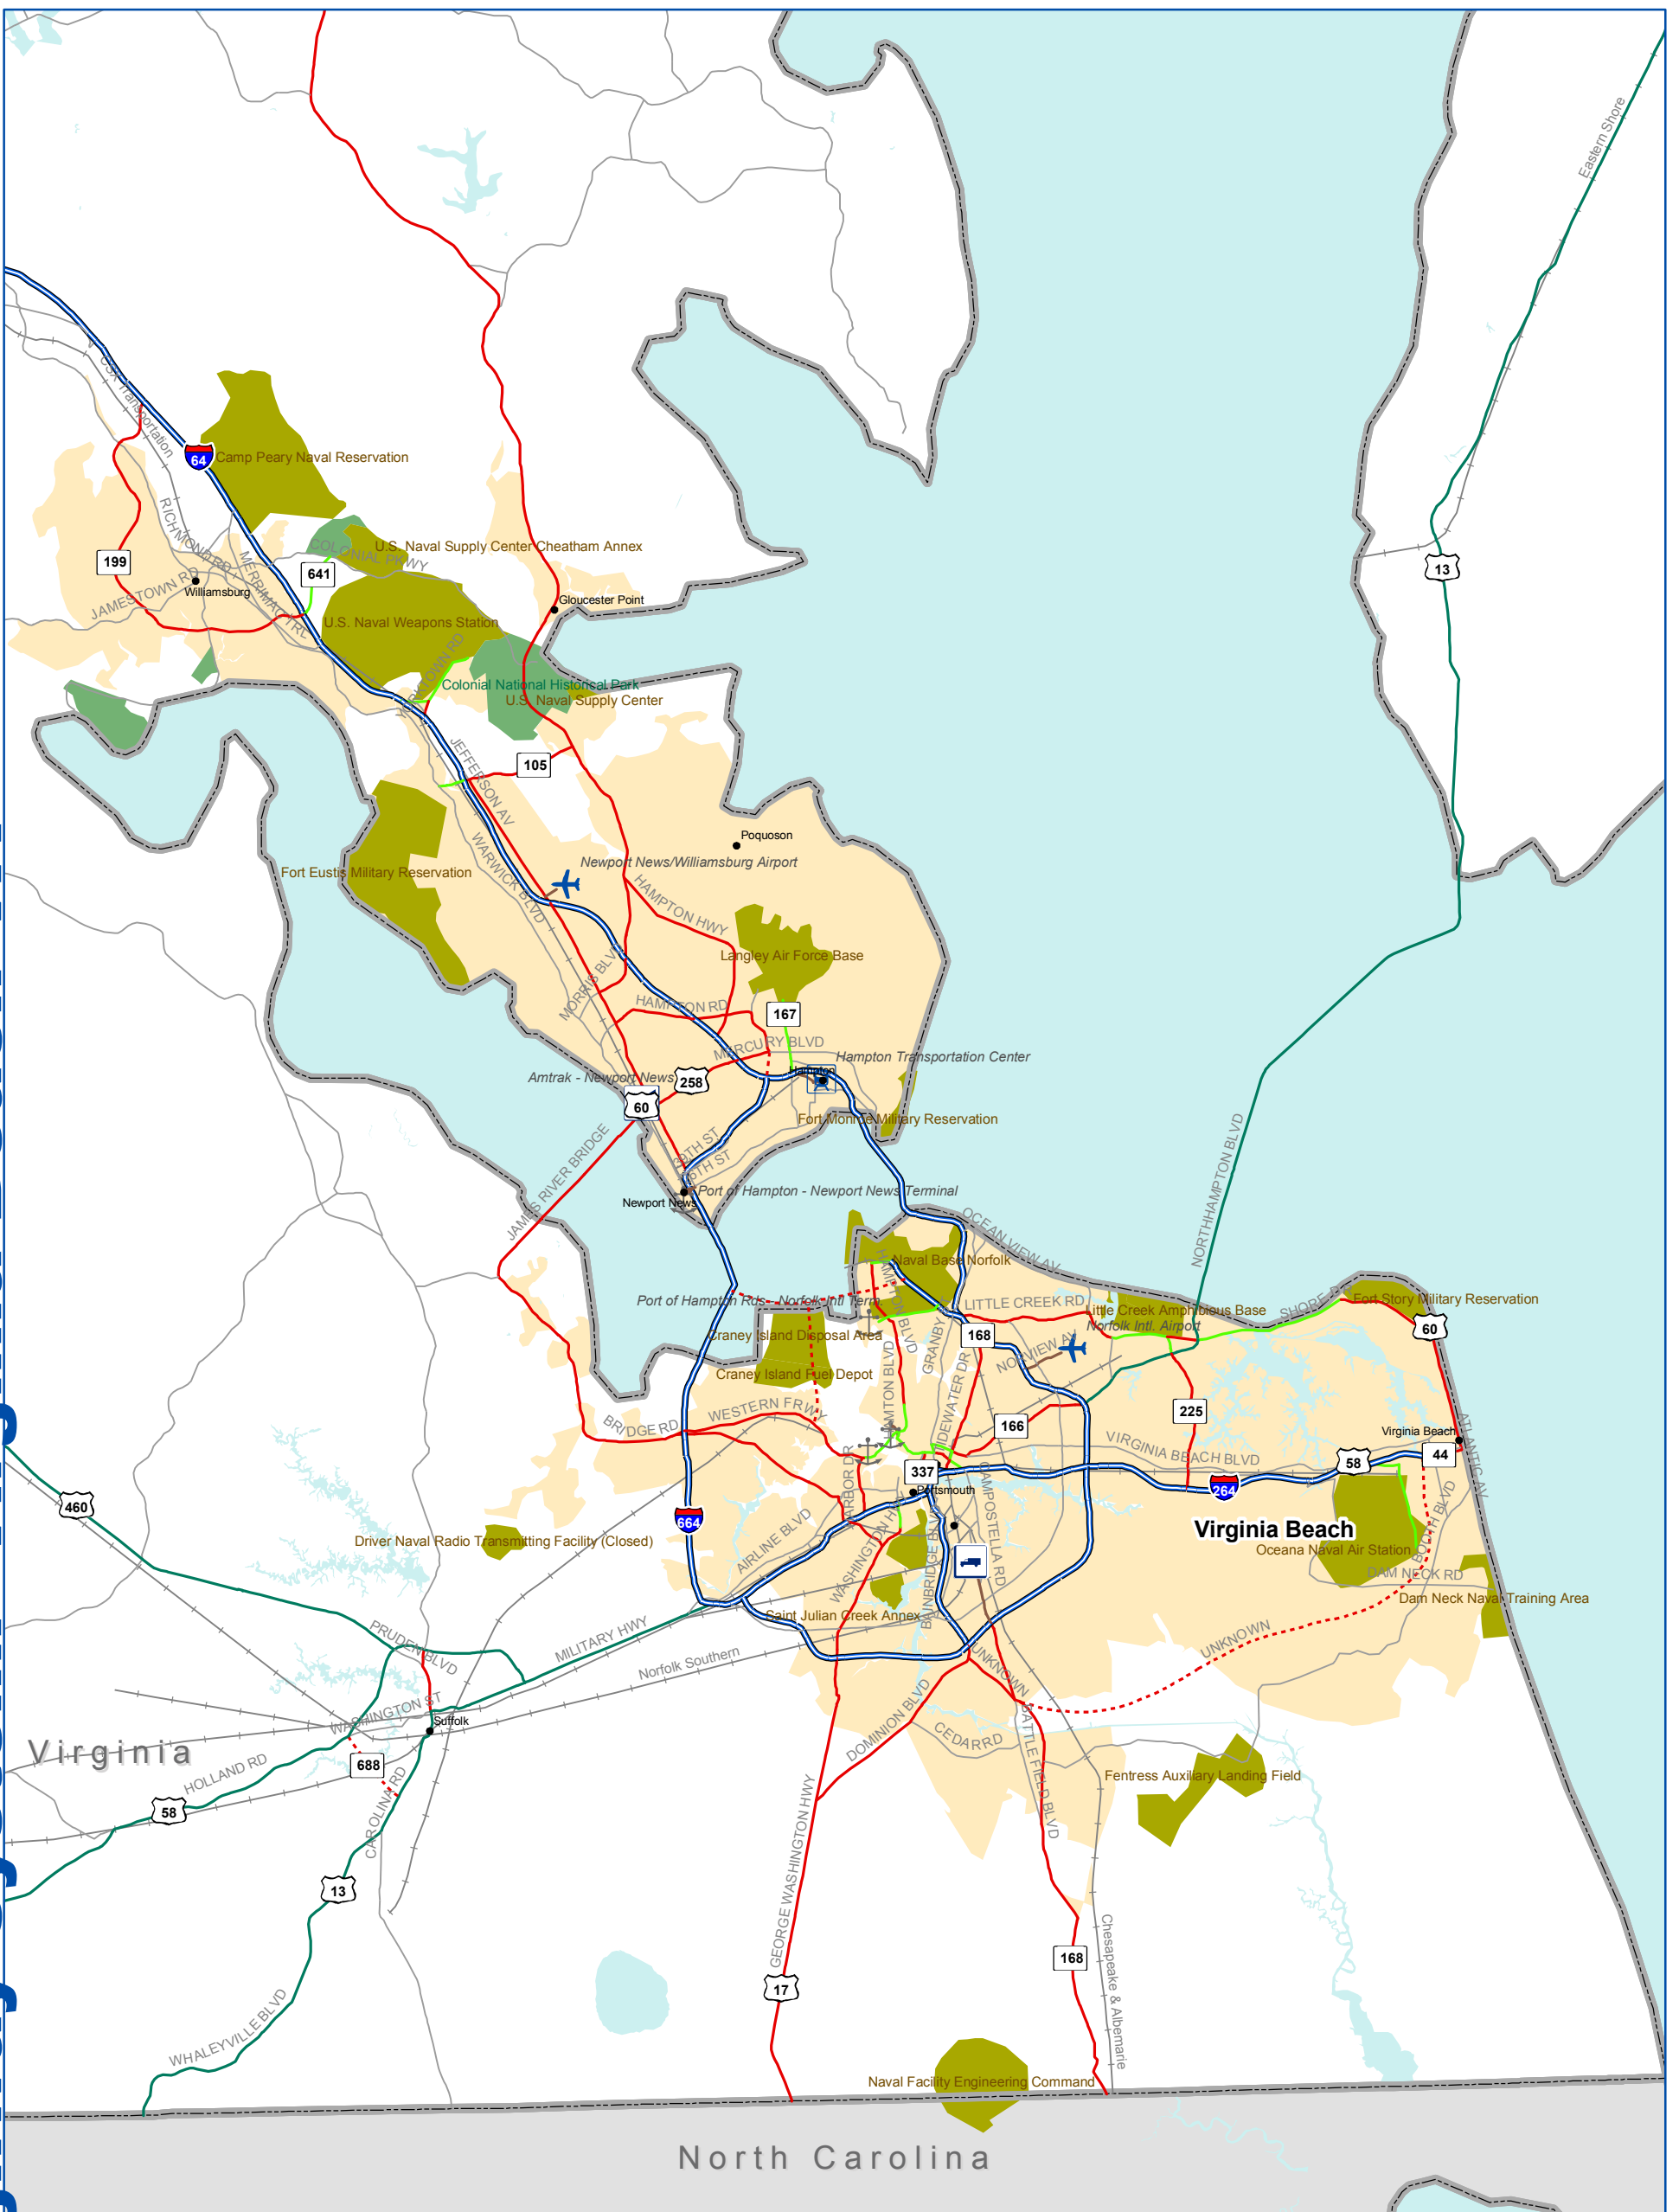

National Highway System: Virginia Beach VA

U.S. Department of Transportation
Federal Highway Administration

- | | | | |
|-------------------------------|------------------------|-------------------------|---------------------------------|
| Eisenhower Interstate System | Census Urbanized Areas | Airport | Multipurpose Passenger Facility |
| Other NHS Routes | Indian Reservation | Intercity Bus Terminal | Port Terminal |
| Non-Interstate STRAHNET Route | Department of Defense | Ferry Terminal | Truck/Rail Facility |
| Major STRAHNET Connector | National Forest | Truck/Pipeline Terminal | AMTRAK Station |
| Intermodal Connector | National Park Service | Public Transit Station | |
| Unbuilt NHS Routes | Water | | |
| Other Roads (not on NHS) | | | |
| Railroad | | | |