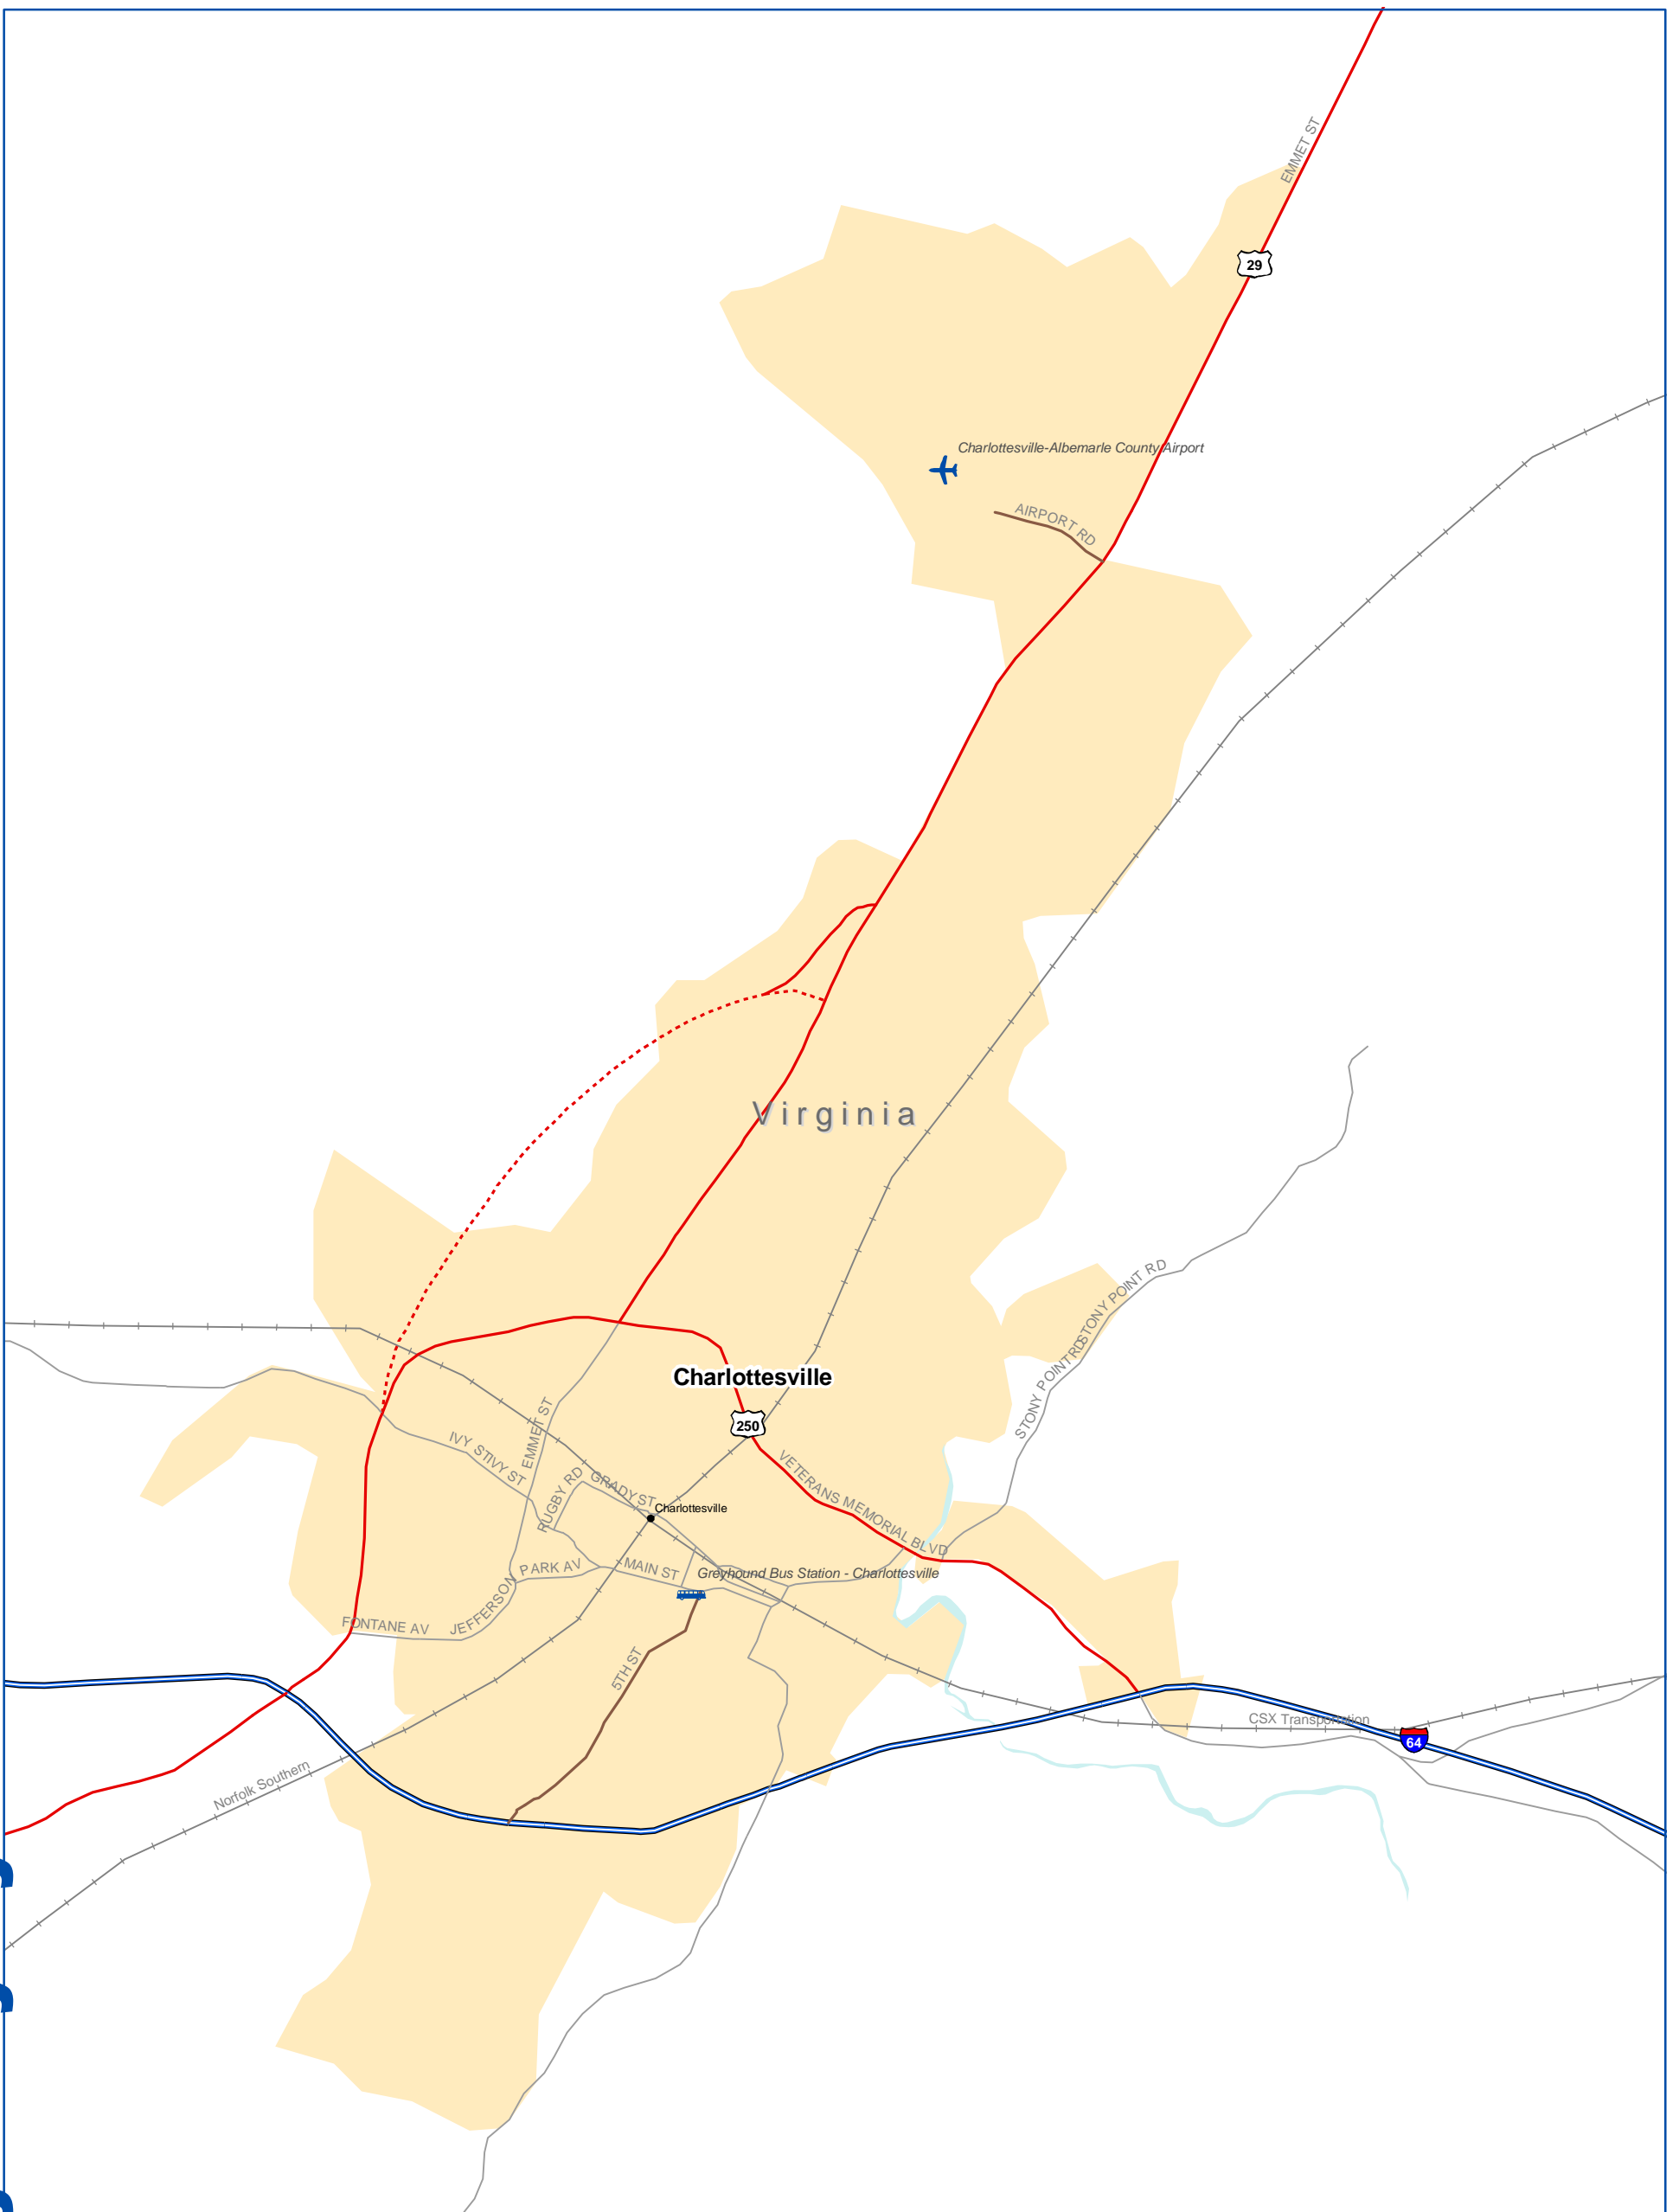

National Highway System: Charlottesville VA

U.S. Department of Transportation
Federal Highway Administration

Eisenhower Interstate System	Census Urbanized Areas	Airport	Multipurpose Passenger Facility
Other NHS Routes	Indian Reservation	Intercity Bus Terminal	Port Terminal
Non-Interstate STRAHNET Route	Department of Defense	Ferry Terminal	Truck/Rail Facility
Major STRAHNET Connector	National Forest	Truck/Pipeline Terminal	AMTRAK Station
Intermodal Connector	National Park Service		Public Transit Station
Unbuilt NHS Routes	Water		
Other Roads (not on NHS)			
Railroad			

0 1 2 Miles

0 1 2 Kilometers