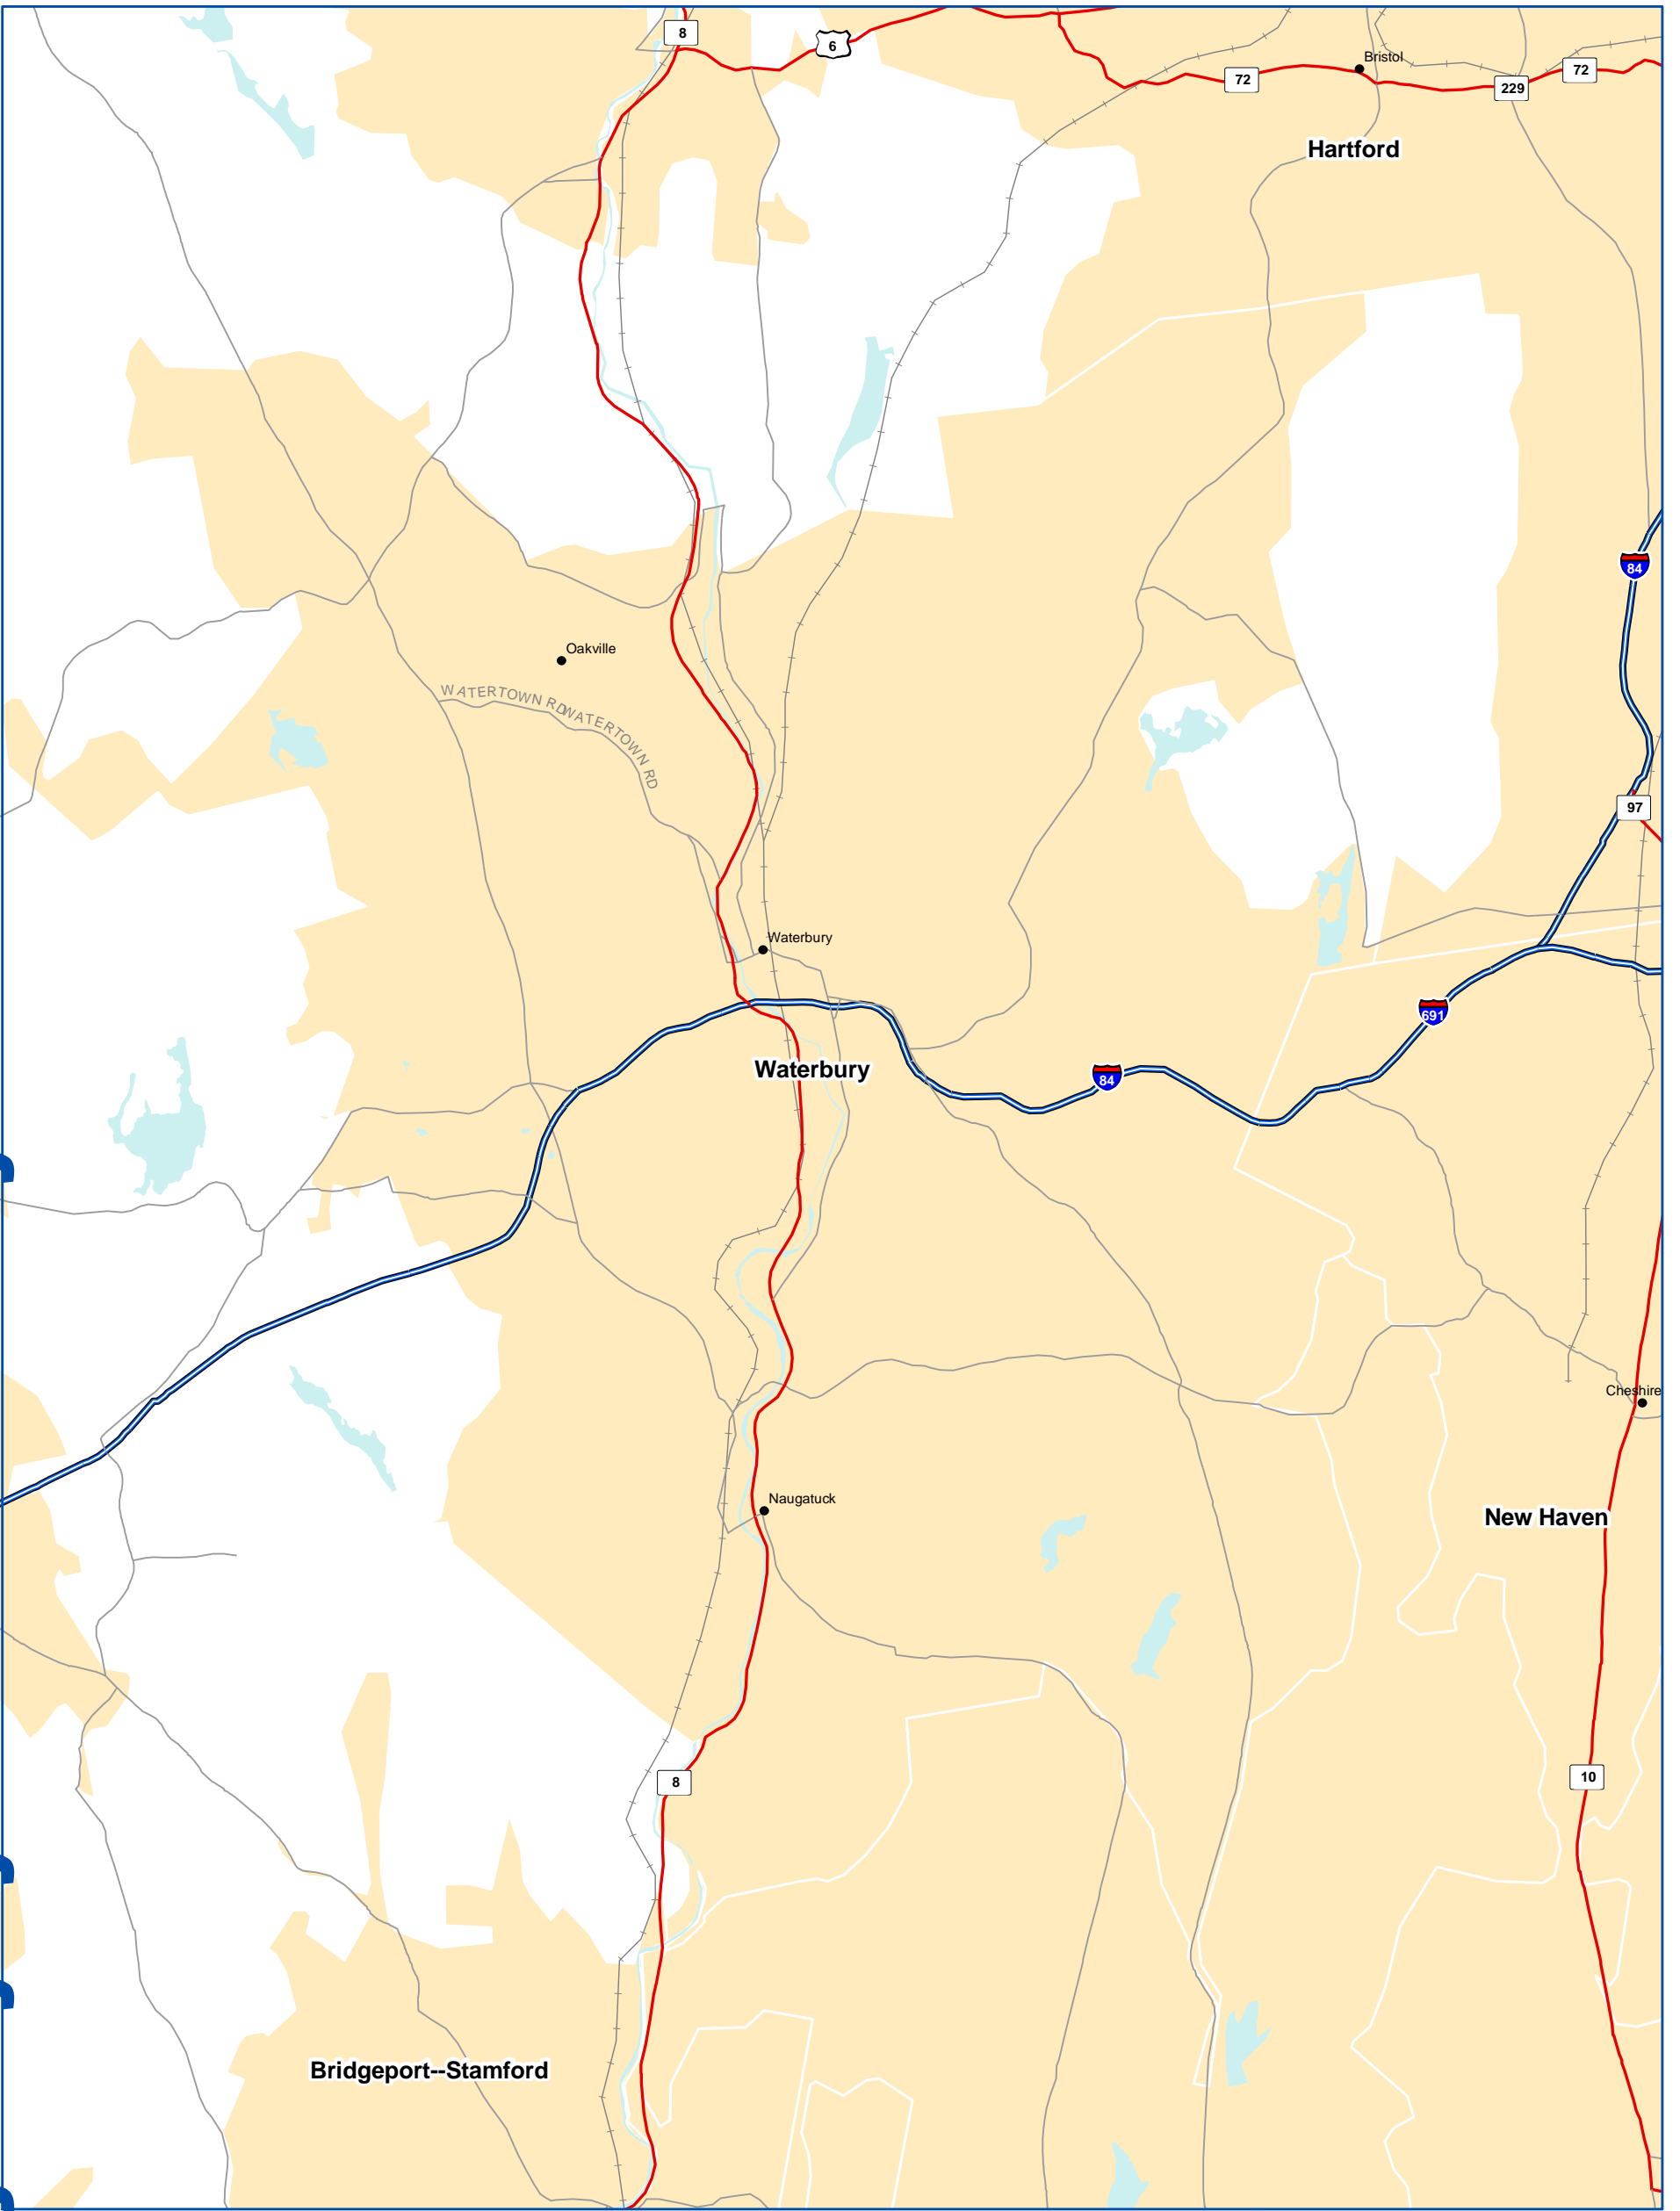

National Highway System: Waterbury CT

U.S. Department of Transportation
Federal Highway Administration

- | | | | |
|-------------------------------|------------------------|-------------------------|---------------------------------|
| Eisenhower Interstate System | Census Urbanized Areas | Airport | Multipurpose Passenger Facility |
| Other NHS Routes | Indian Reservation | Intercity Bus Terminal | Port Terminal |
| Non-Interstate STRAHNET Route | Department of Defense | Ferry Terminal | Truck/Rail Facility |
| Major STRAHNET Connector | National Forest | Truck/Pipeline Terminal | AMTRAK Station |
| Intermodal Connector | National Park Service | Public Transit Station | |
| Unbuilt NHS Routes | Water | | |
| Other Roads (not on NHS) | | | |
| Railroad | | | |