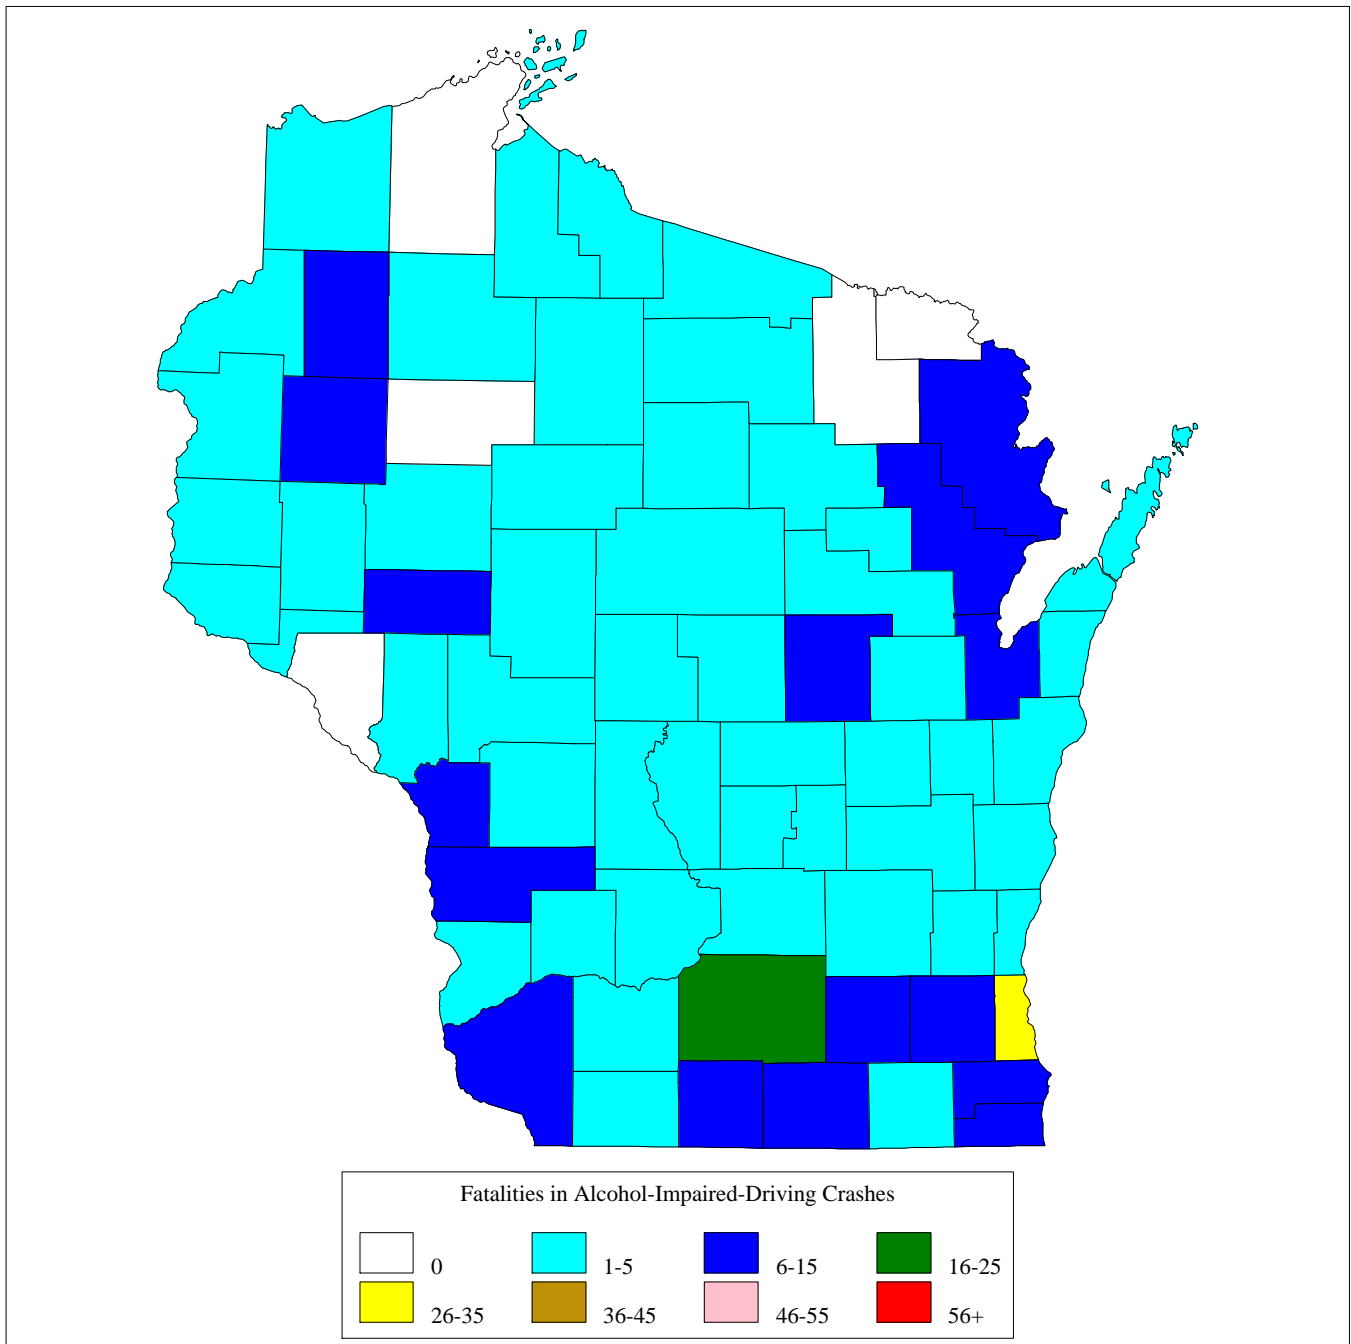

## 2006 Traffic Fatalities in Alcohol-Impaired-Driving Crashes\* Wisconsin

This Report Contains Data From the Following Sources:  
Fatality Data - NCSA Fatality Analysis Reporting System (FARS) 2006 Annual Report File (ARF)  
Population Data - U.S. Bureau of the Census

\* Drivers are considered to be alcohol-impaired when their blood alcohol concentration (BAC) is .08 grams per deciliter (g/dL) or higher. Thus, any fatality occurring in a crash involving a driver with a BAC of .08 or higher is considered to be an alcohol-impaired-driving fatality. "Driver" refers to the operator of any motor vehicle, including a motorcycle

2006 Wisconsin Traffic Fatalities in Alcohol-Impaired-Driving Crashes, by County  
Total Fatalities in Alcohol-Impaired-Driving Crashes = 305

2006 Wisconsin Traffic Fatalities in Alcohol-Impaired-Driving Crashes, by County, per 100,000 Population  
as Compared to Rates for all Counties in Wisconsin  
State Rate = 5.49

### 2006 Wisconsin Traffic Fatalities in Alcohol-Impaired-Driving Crashes, by County

\* Alcohol-Impaired-Driving Fatalities are Estimates, thus the Sum of the Individual Counties May Not Equal the State Total Due to Rounding