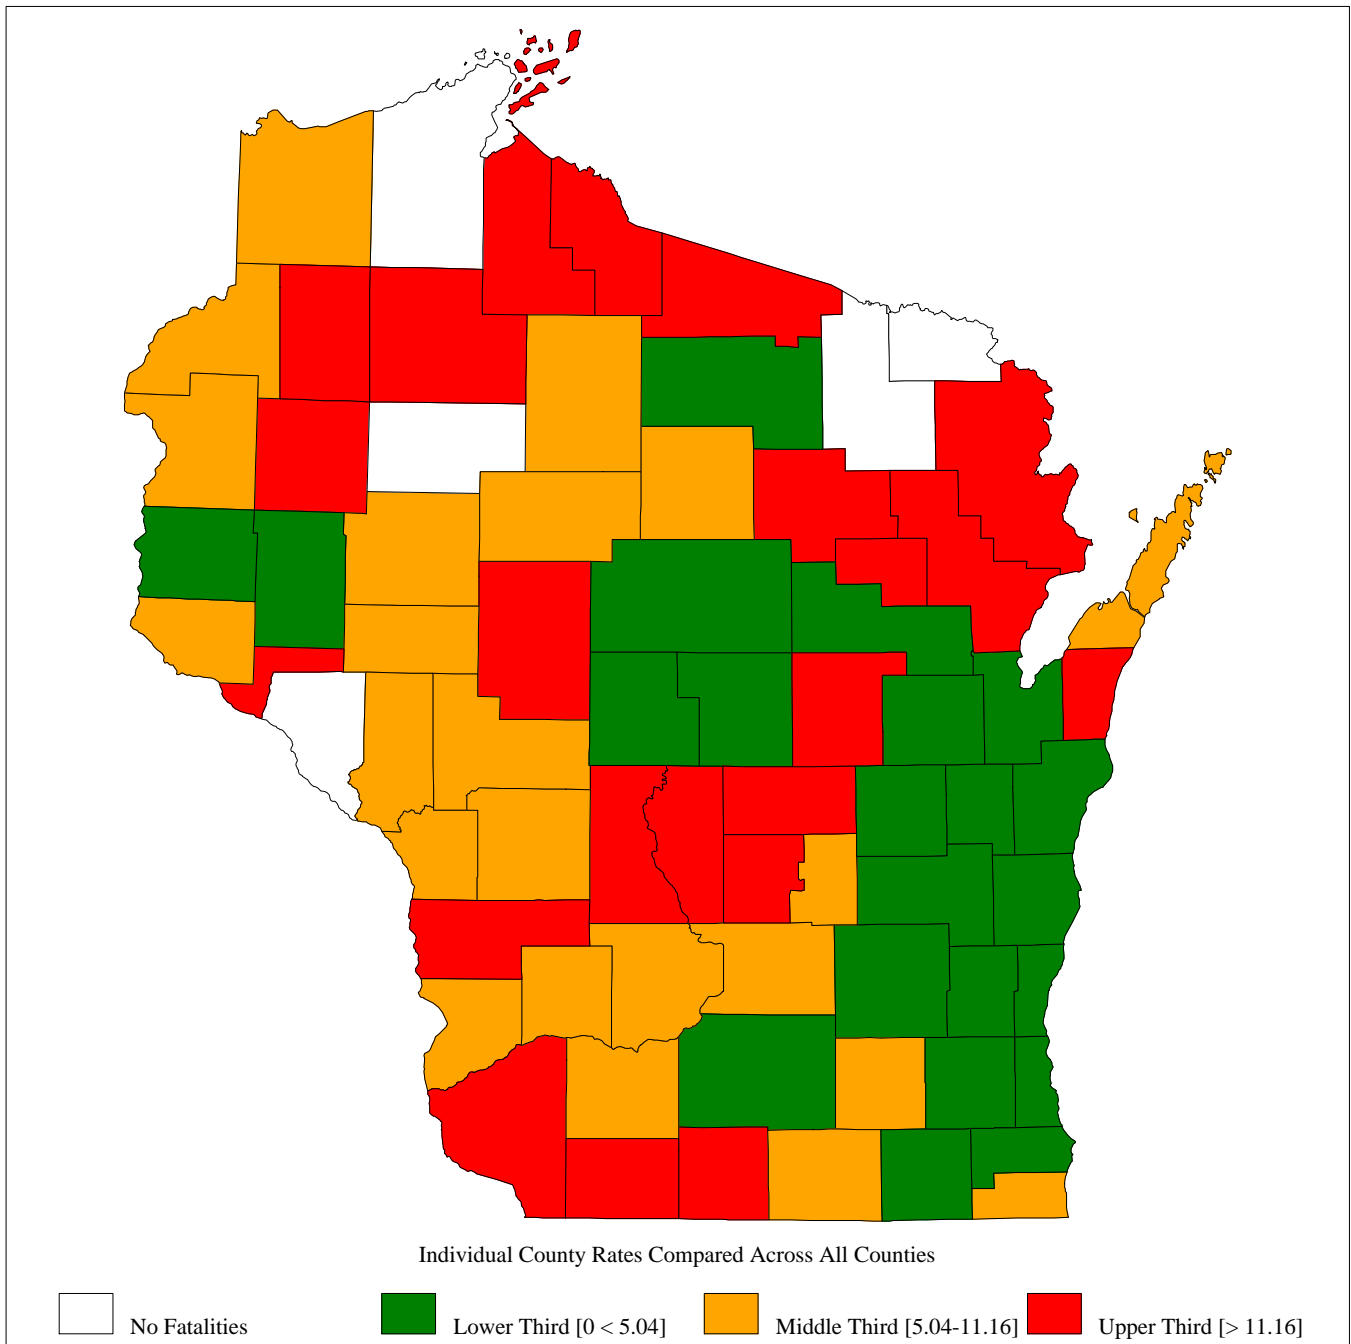

## 2006 Traffic Fatalities in Alcohol-Impaired-Driving Crashes\* Wisconsin

This Report Contains Data From the Following Sources:  
Fatality Data - NCSA Fatality Analysis Reporting System (FARS) 2006 Annual Report File (ARF)  
Population Data - U.S. Bureau of the Census

\* Drivers are considered to be alcohol-impaired when their blood alcohol concentration (BAC) is .08 grams per deciliter (g/dL) or higher. Thus, any fatality occurring in a crash involving a driver with a BAC of .08 or higher is considered to be an alcohol-impaired-driving fatality. "Driver" refers to the operator of any motor vehicle, including a motorcycle

2006 Wisconsin Traffic Fatalities in Alcohol-Impaired-Driving Crashes, by County  
Total Fatalities in Alcohol-Impaired-Driving Crashes = 305

2006 Wisconsin Traffic Fatalities in Alcohol-Impaired-Driving Crashes, by County, per 100,000 Population  
as Compared to Rates for all Counties in Wisconsin  
State Rate = 5.49

### 2006 Wisconsin Traffic Fatalities in Alcohol-Impaired-Driving Crashes, by County

\* Alcohol-Impaired-Driving Fatalities are Estimates, thus the Sum of the Individual Counties May Not Equal the State Total Due to Rounding