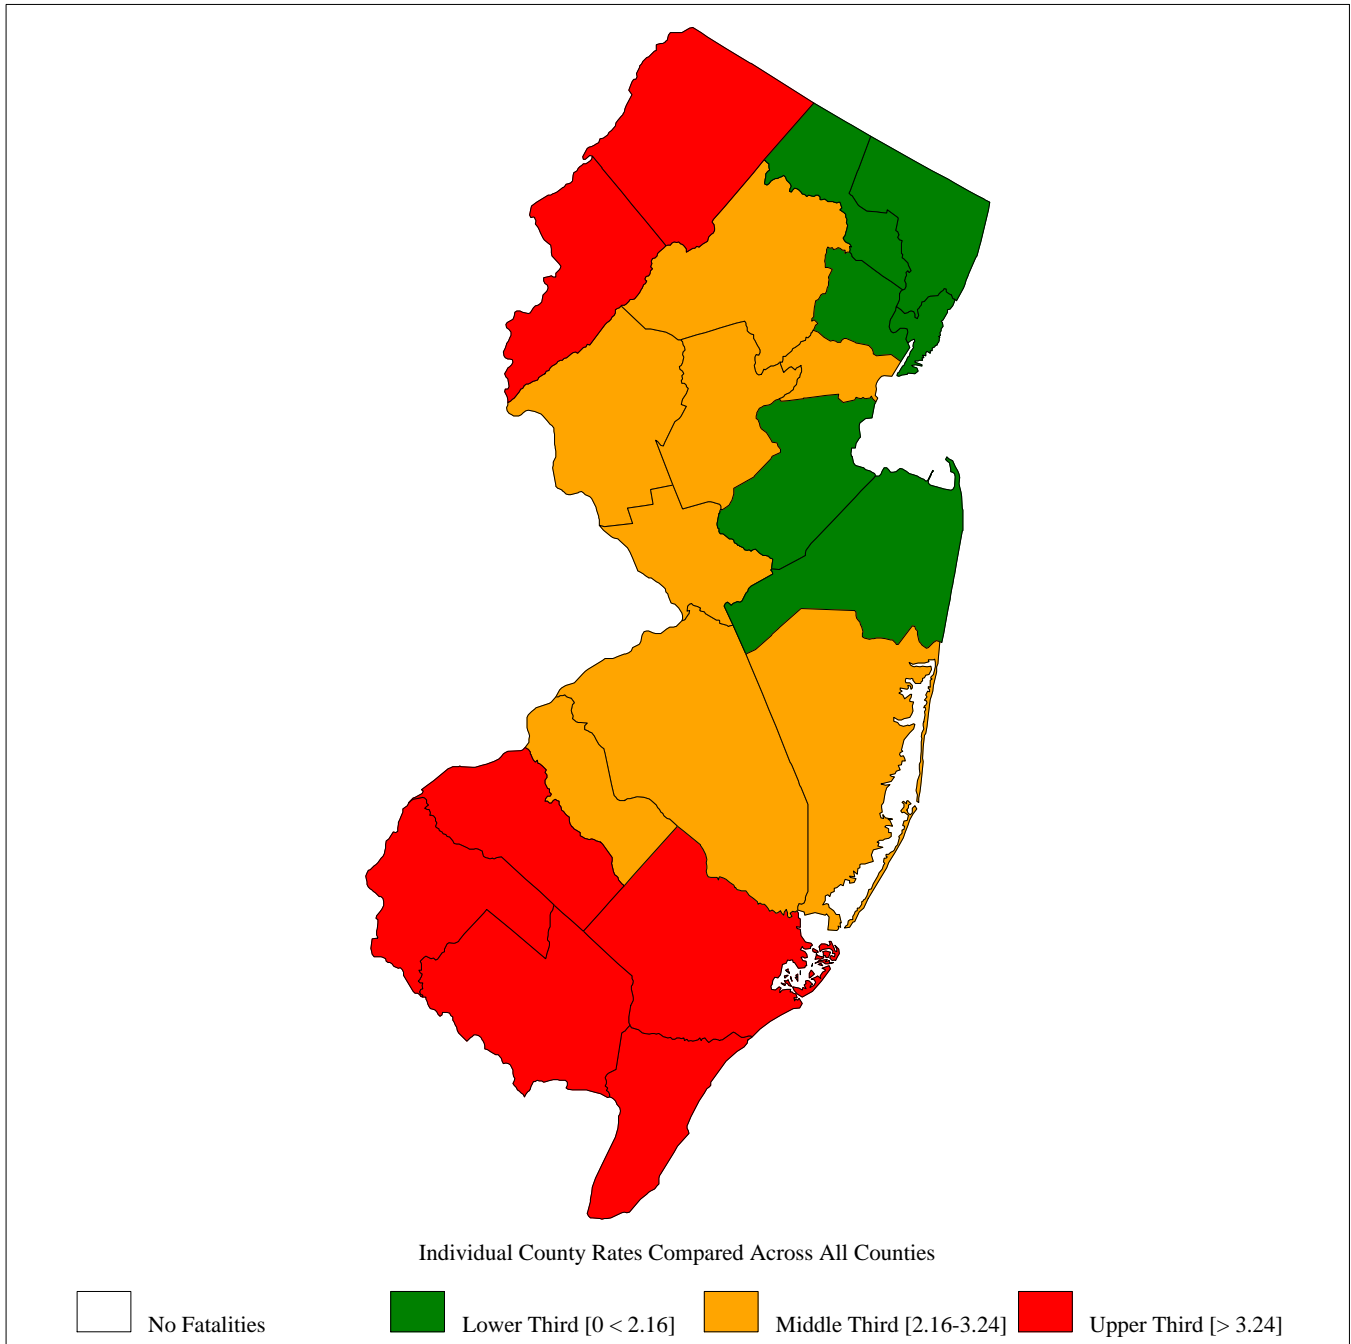

2006 New Jersey Traffic Fatalities in Alcohol-Impaired-Driving Crashes, by County, per 100,000 Population
as Compared to Rates for all Counties in New Jersey

State Rate = 2.57

2006 New Jersey Traffic Fatalities in Alcohol-Impaired-Driving Crashes, by County

* Alcohol-Impaired-Driving Fatalities are Estimates, thus the Sum of the Individual Counties May Not Equal the State Total Due to Rounding

** Weekday=6:00AM Monday thru 5:59PM Friday and Weekend=6:00PM Friday thru 5:59AM Monday

*** The Table Only Shows Counties With at Least 1 Fatality With a Known Time and Day-of-Week. All Other Fatalities Are Excluded

County	2006			
	Weekday**		Weekend**	
	6pm-Midnight	Midnight-6pm	6pm-Midnight	Midnight-6pm
Atlantic County	5	2	6	4
Bergen County	3	1	4	2
Burlington County	4	2	4	4
Camden County	3	2	6	2
Cape May County	2	3	2	1
Cumberland County	3	1	1	4
Essex County	6	2	5	1
Gloucester County	2	2	3	5
Hudson County	2	3	4	2
Hunterdon County	1	2	1	0
Mercer County	1	2	3	4
Middlesex County	5	5	4	2
Monmouth County	4	4	2	0
Morris County	3	6	2	5
Ocean County	1	4	8	1
Passaic County	2	2	3	0
Salem County	1	0	4	0
Somerset County	4	0	1	2
Sussex County	2	0	3	3
Union County	3	4	3	2
Warren County	4	0	1	0
_State Total_*	63	47	69	45