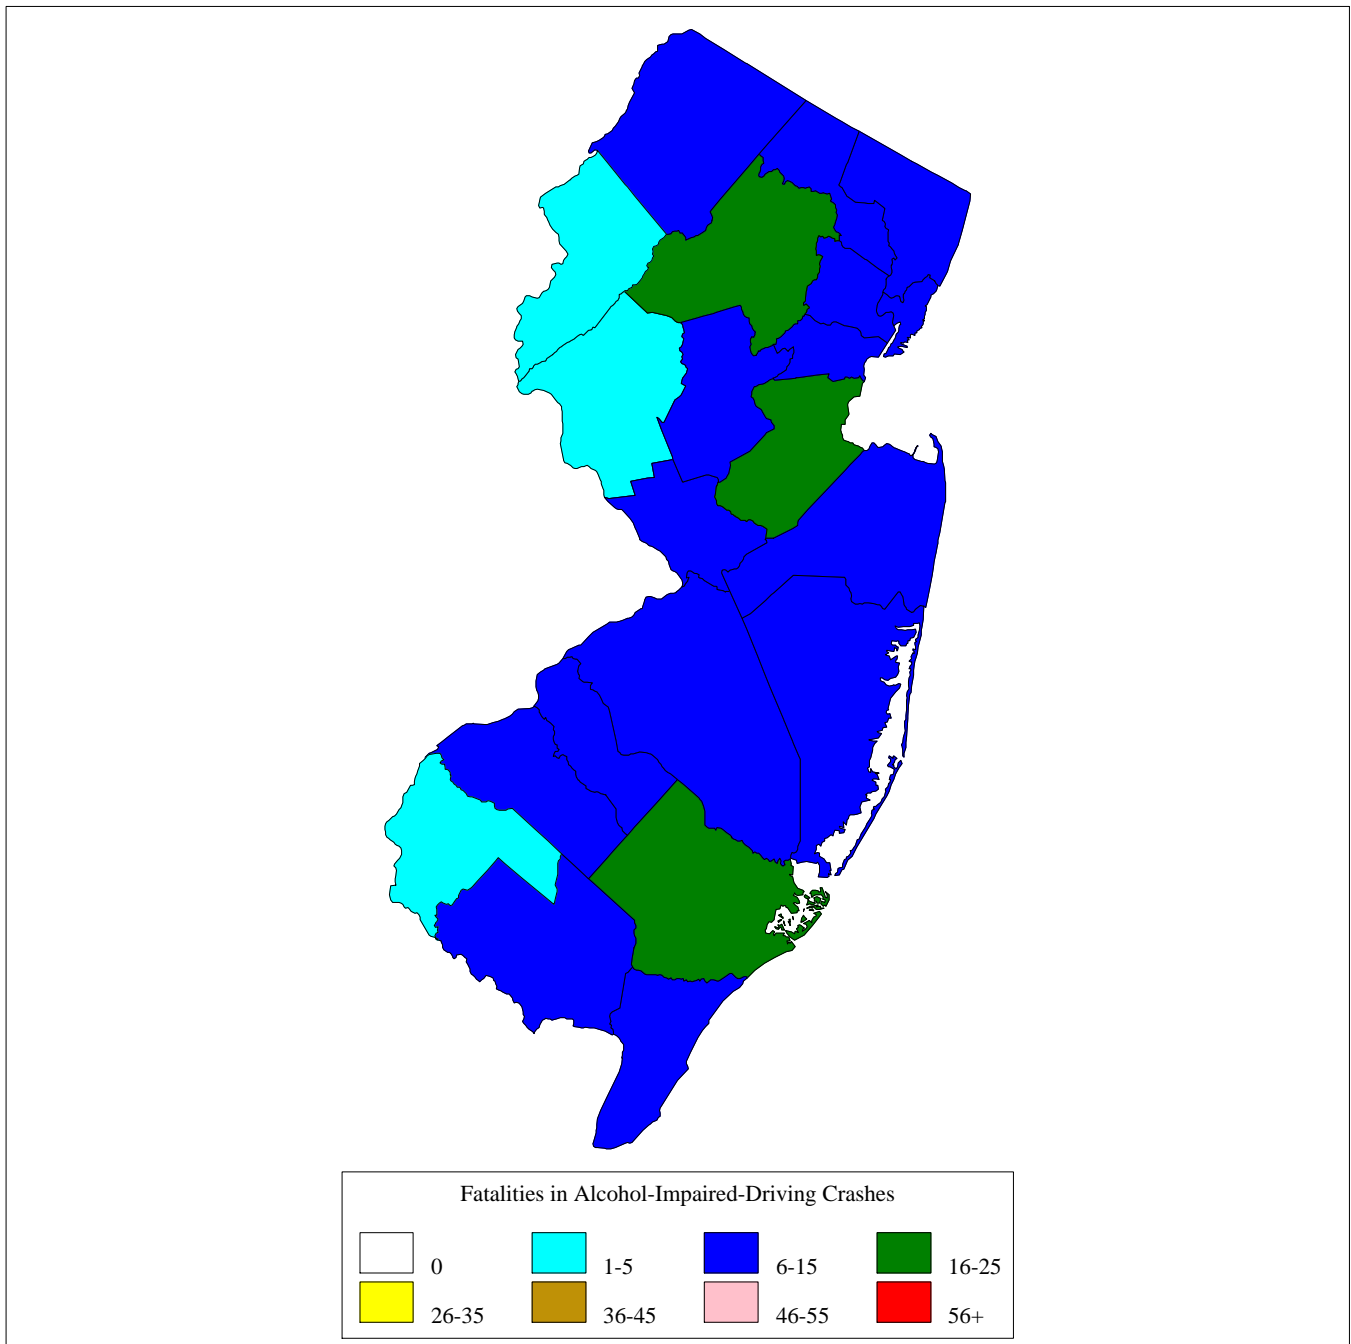

2006 New Jersey Traffic Fatalities in Alcohol-Impaired-Driving Crashes, by County
Total Fatalities in Alcohol-Impaired-Driving Crashes = 224