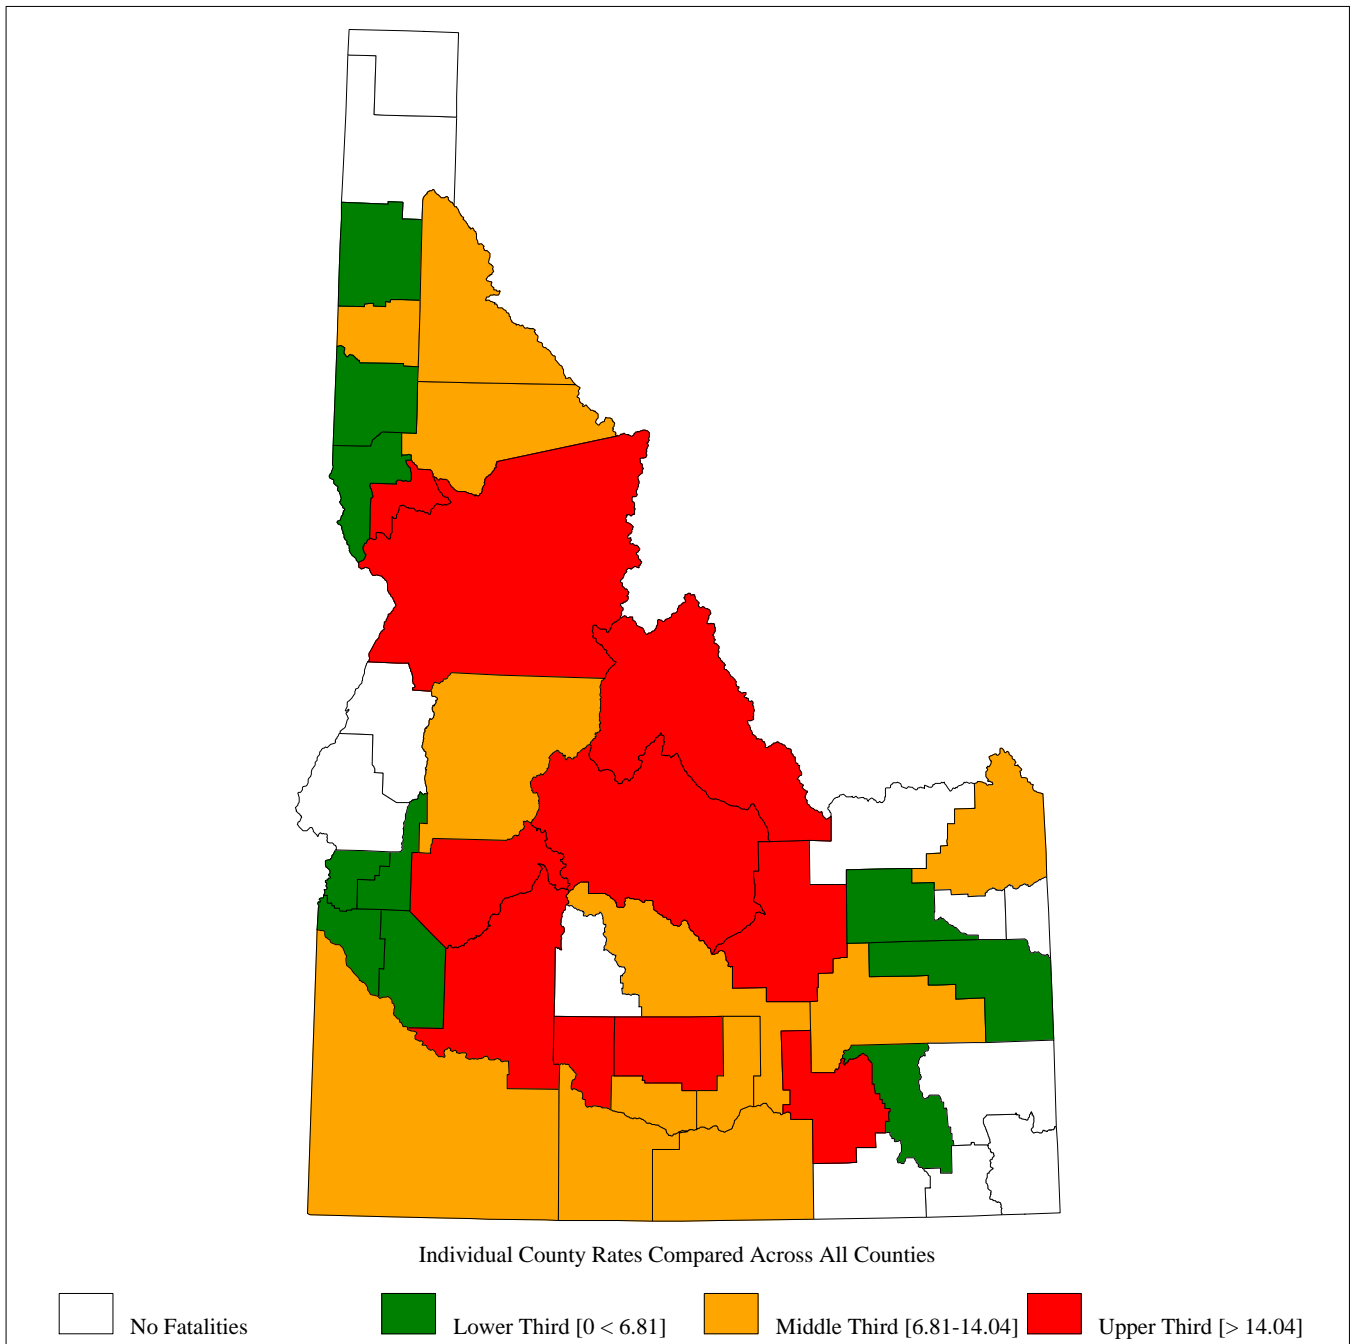

## 2006 Traffic Fatalities in Alcohol-Impaired-Driving Crashes\* Idaho

This Report Contains Data From the Following Sources:  
Fatality Data - NCSA Fatality Analysis Reporting System (FARS) 2006 Annual Report File (ARF)  
Population Data - U.S. Bureau of the Census

\* Drivers are considered to be alcohol-impaired when their blood alcohol concentration (BAC) is .08 grams per deciliter (g/dL) or higher. Thus, any fatality occurring in a crash involving a driver with a BAC of .08 or higher is considered to be an alcohol-impaired-driving fatality. "Driver" refers to the operator of any motor vehicle, including a motorcycle

2006 Idaho Traffic Fatalities in Alcohol-Impaired-Driving Crashes, by County  
Total Fatalities in Alcohol-Impaired-Driving Crashes = 84

2006 Idaho Traffic Fatalities in Alcohol-Impaired-Driving Crashes, by County, per 100,000 Population  
as Compared to Rates for all Counties in Idaho  
State Rate = 5.73

\*\* Weekday=6:00AM Monday thru 5:59PM Friday and Weekend=6:00PM Friday thru 5:59AM Monday

\*\*\* The Table Only Shows Counties With at Least 1 Fatality With a Known Time and Day-of-Week. All Other Fatalities Are Excluded