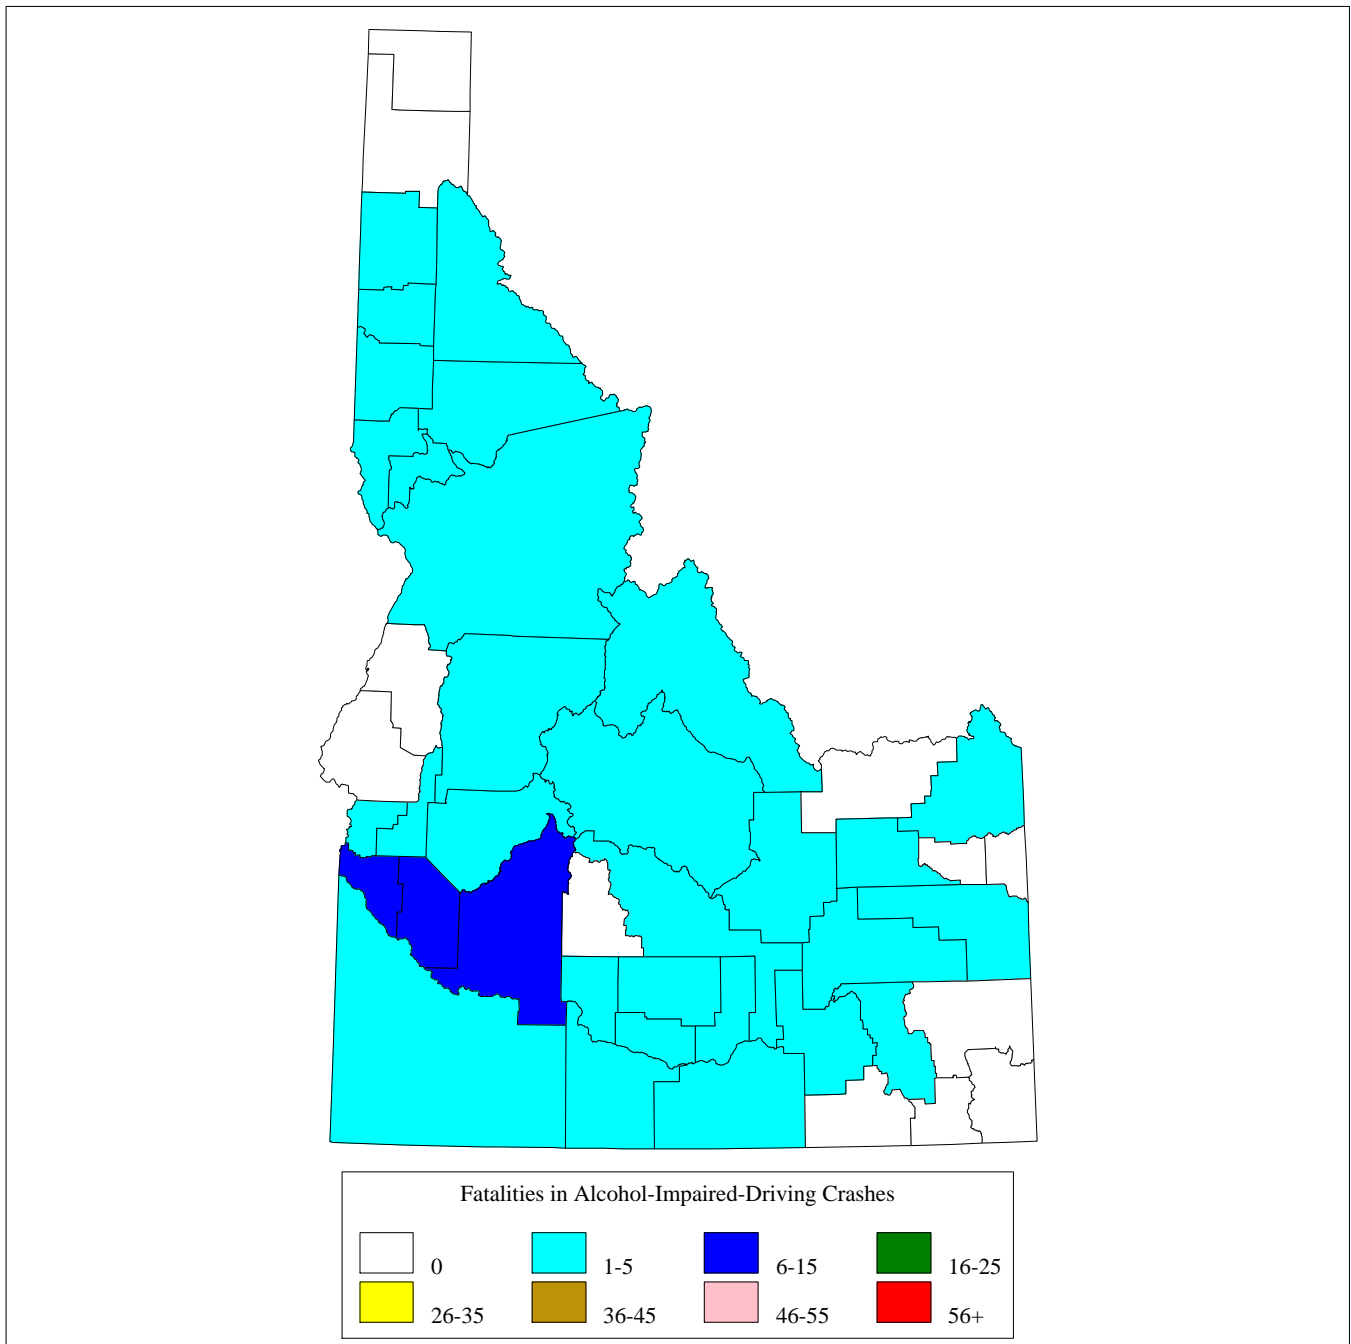

## 2006 Traffic Fatalities in Alcohol-Impaired-Driving Crashes\* Idaho

This Report Contains Data From the Following Sources:  
Fatality Data - NCSA Fatality Analysis Reporting System (FARS) 2006 Annual Report File (ARF)  
Population Data - U.S. Bureau of the Census

\* Drivers are considered to be alcohol-impaired when their blood alcohol concentration (BAC) is .08 grams per deciliter (g/dL) or higher. Thus, any fatality occurring in a crash involving a driver with a BAC of .08 or higher is considered to be an alcohol-impaired-driving fatality. "Driver" refers to the operator of any motor vehicle, including a motorcycle

2006 Idaho Traffic Fatalities in Alcohol-Impaired-Driving Crashes, by County  
Total Fatalities in Alcohol-Impaired-Driving Crashes = 84

2006 Idaho Traffic Fatalities in Alcohol-Impaired-Driving Crashes, by County, per 100,000 Population  
as Compared to Rates for all Counties in Idaho  
State Rate = 5.73