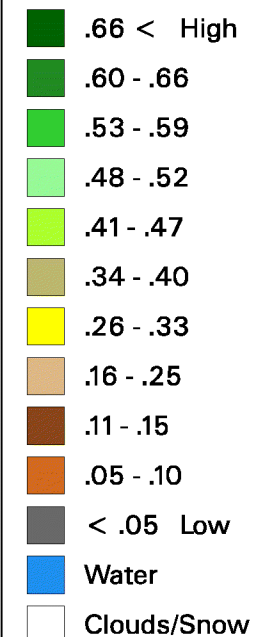

Conterminous U.S. Vegetation Condition - 2003 Period 32 (7/30 - 8/12)

No Water Vapor
Correction Applied

Vegetation Index

Agricultural Statistics Districts

1:15,000,000

Original Imagery: NOAA-16 AVHRR
Resolution: 1 Kilometer
Composite Imagery: USGS EROS Data Center
Questions or Comments Call (703)235-5218