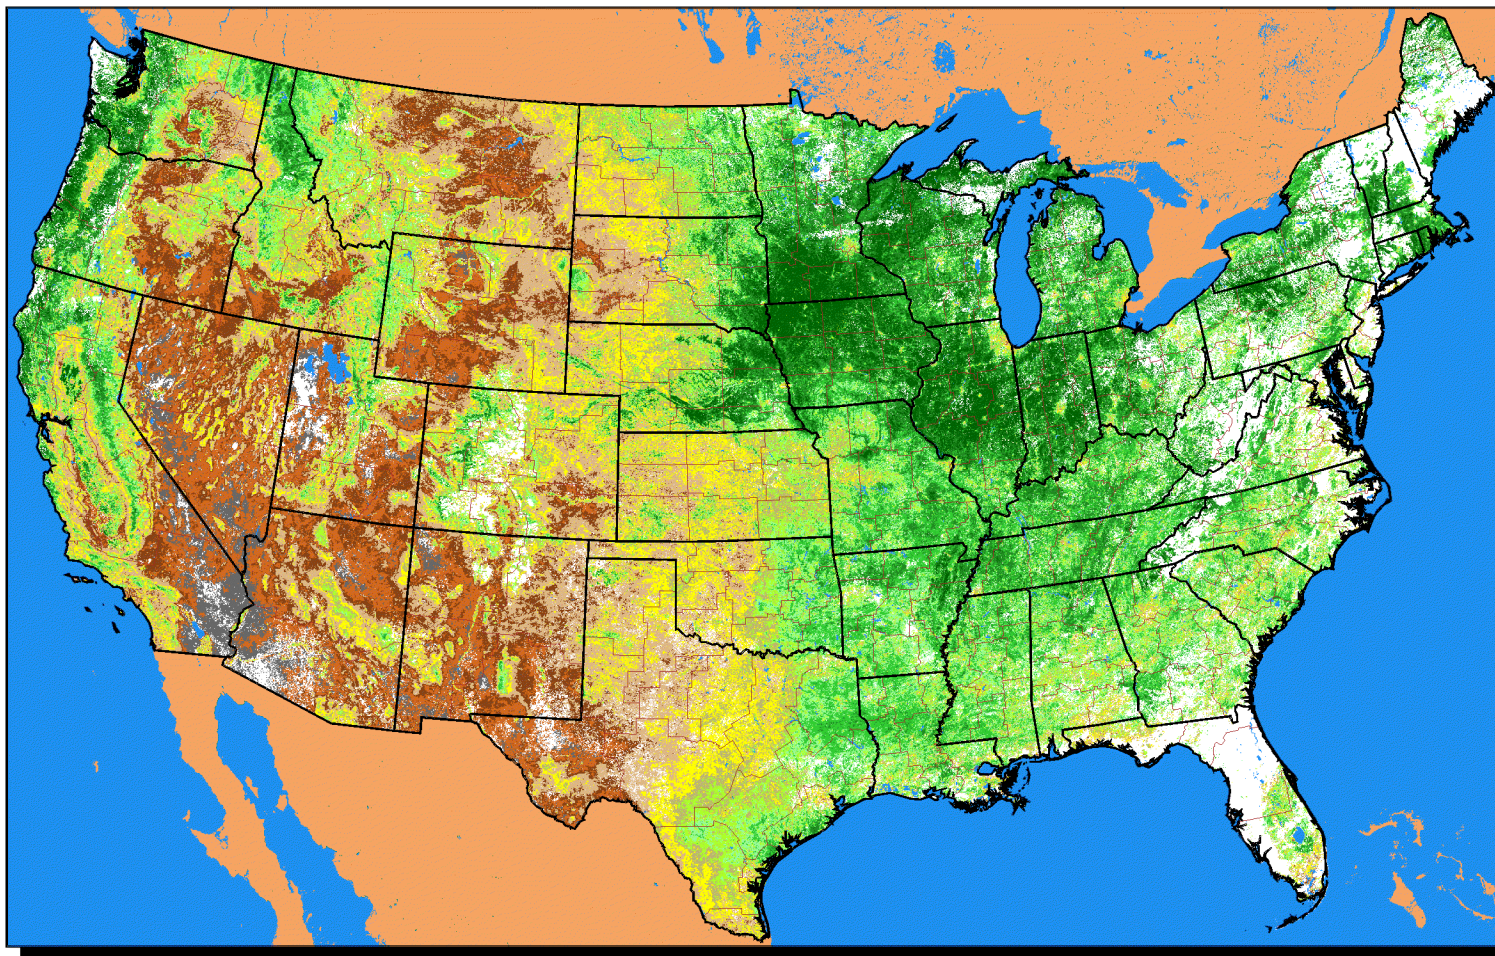

Conterminous U.S. Vegetation Condition - 2003 Period 32 (7/30 - 8/12)

No Water Vapor
Correction Applied

Vegetation Index

Agricultural Statistics Districts

1:15,000,000

Original Imagery: NOAA-16 AVHRR
Resolution: 1 Kilometer
Composite Imagery: USGS EROS Data Center
Questions or Comments Call (703)235-5218