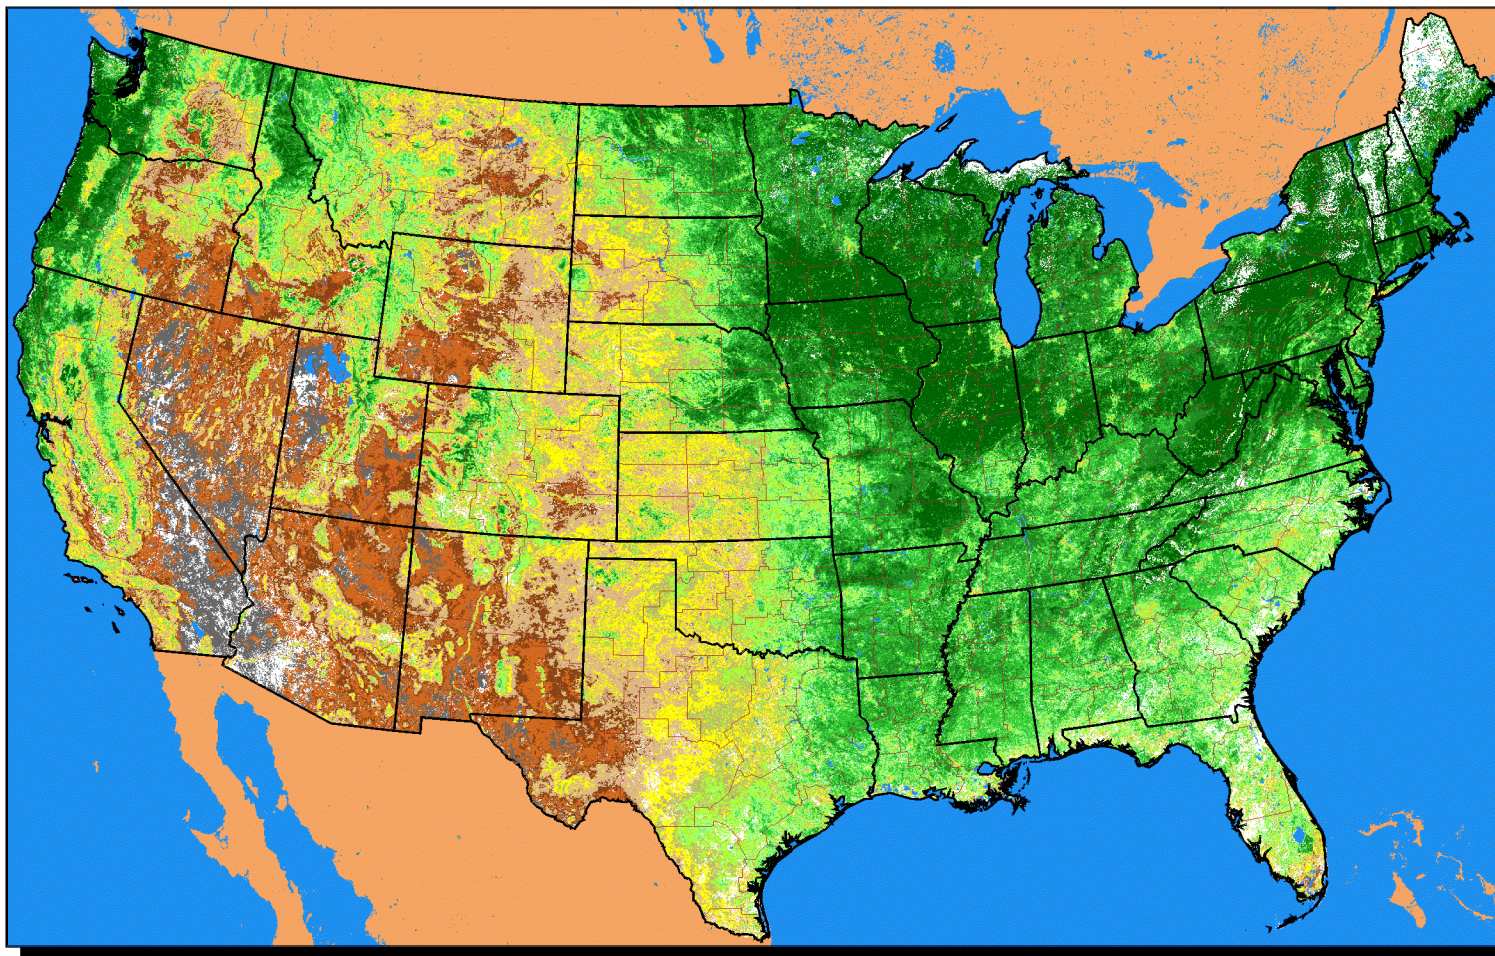

Conterminous U.S. Vegetation Condition - 2003

Period 30 (7/16 - 7/29)

No Water Vapor
Correction Applied

Vegetation Index

Agricultural Statistics Districts

1:15,000,000

Original Imagery: NOAA-16 AVHRR
Resolution: 1 Kilometer
Composite Imagery: USGS EROS Data Center
Questions or Comments Call (703)235-5218

For Additional Images Please See:
<http://www.nass.usda.gov/research>

0 100 200 300 400 500 Miles