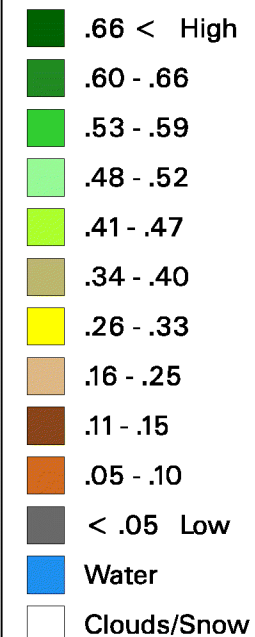

Conterminous U.S. Vegetation Condition - 2003

Period 30 (7/16 - 7/29)

No Water Vapor
Correction Applied

Vegetation Index

Agricultural Statistics Districts

1:15,000,000

Original Imagery: NOAA-16 AVHRR
Resolution: 1 Kilometer
Composite Imagery: USGS EROS Data Center
Questions or Comments Call (703)235-5218

For Additional Images Please See:
<http://www.nass.usda.gov/research>

0 100 200 300 400 500 Miles