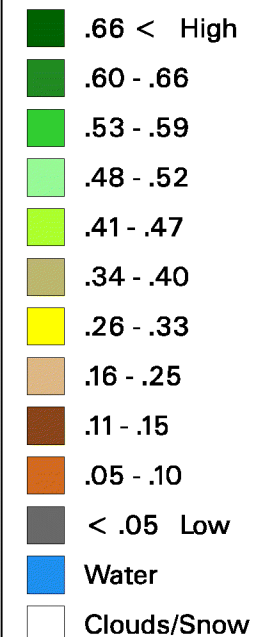

Conterminous U.S. Vegetation Condition - 2003

Period 20 (5/7 - 5/20)

No Water Vapor Correction Applied

Vegetation Index

Agricultural Statistics Districts

1:15,000,000

Original Imagery: NOAA-16 AVHRR
 Resolution: 1 Kilometer
 Composite Imagery: USGS EROS Data Center
 Questions or Comments Call (703)235-5218

For Additional Images Please See:
<http://www.nass.usda.gov/research>

0 100 200 300 400 500 Miles