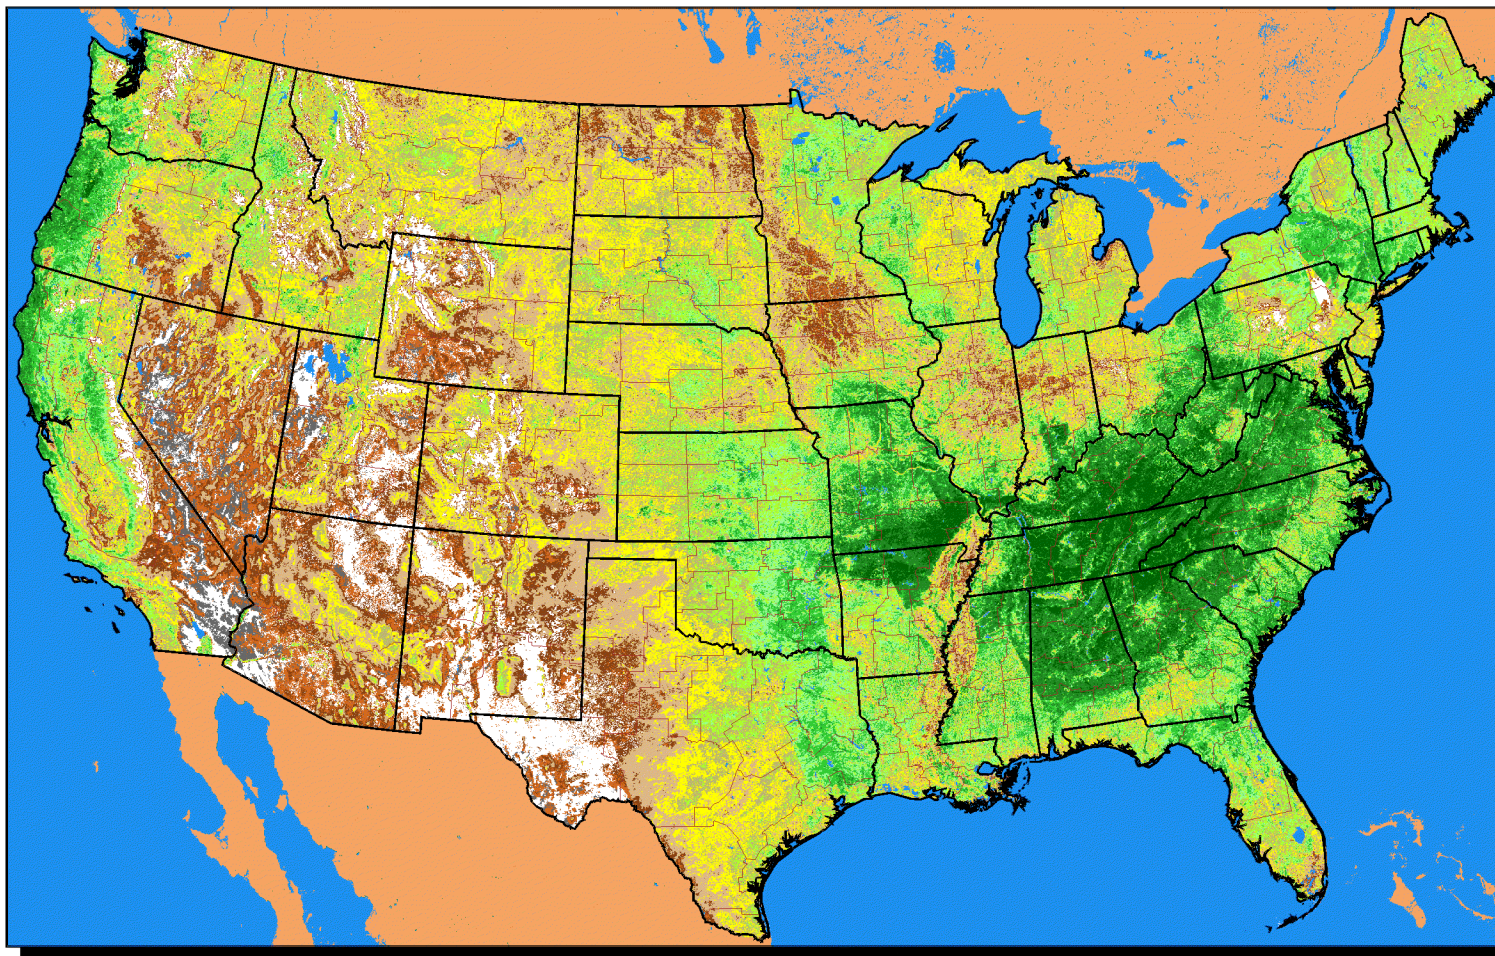

Conterminous U.S. Vegetation Condition - 2003

Period 20 (5/7 - 5/20)

No Water Vapor Correction Applied

Vegetation Index

Agricultural Statistics Districts

1:15,000,000

Original Imagery: NOAA-16 AVHRR
 Resolution: 1 Kilometer
 Composite Imagery: USGS EROS Data Center
 Questions or Comments Call (703)235-5218

For Additional Images Please See:
<http://www.nass.usda.gov/research>

0 100 200 300 400 500 Miles