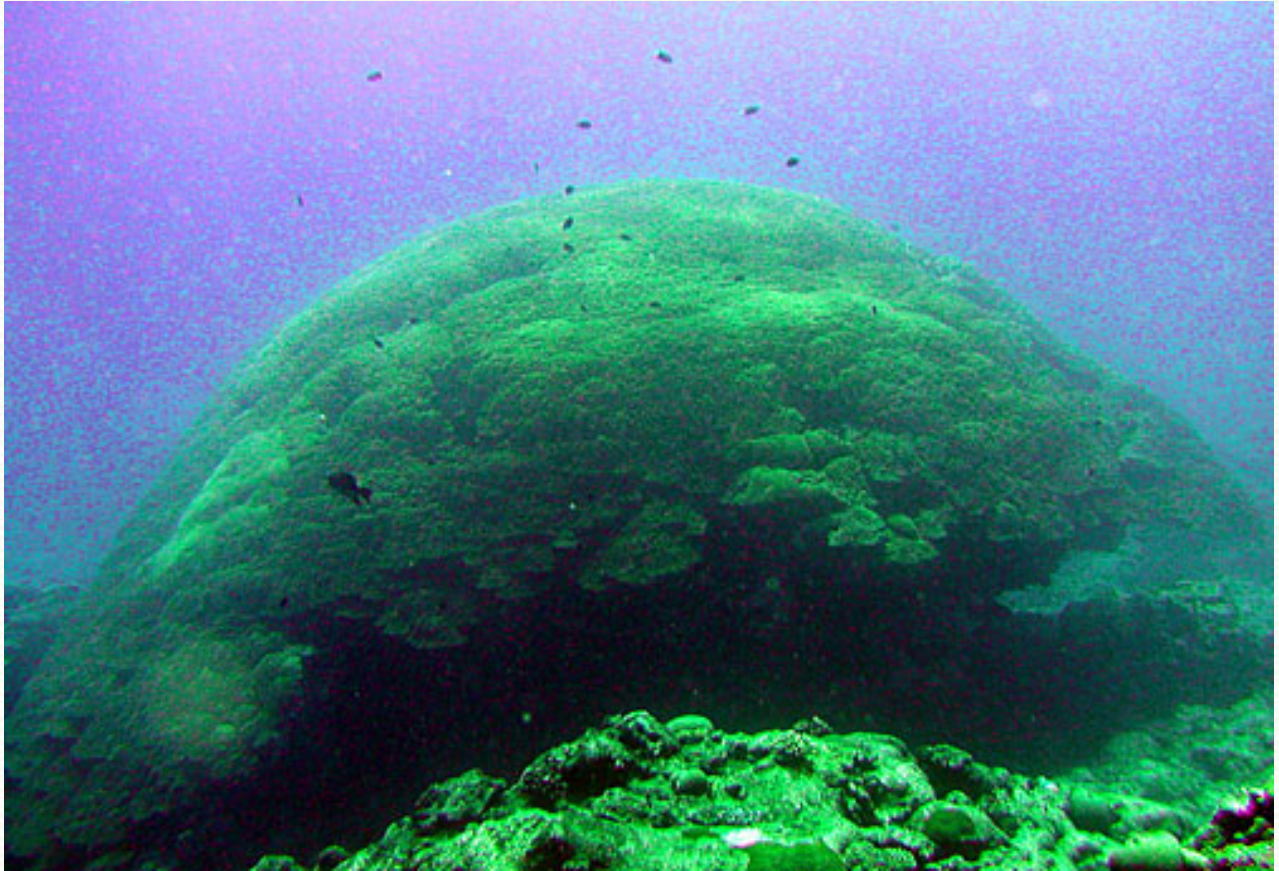

NPS photo - Eva DiDonato. Identified by Charles Birkeland

Corals of National Park of American Samoa

Stony corals, Family: *Poritidae*

Porites lobata. . .lobe coral

NPS photo - Daniel Barshis . Identified by Charles Birkeland

Corals of National Park of American Samoa

Stony corals, Family: *Poritidae*

Porites lobata. . .lobe coral

NPS photo - Larry Basch

Corals of National Park of American Samoa

Stony corals, Family: *Poritidae*

Porites lobata. . .lobe coral

NPS photo - Larry Basch

Corals of National Park of American Samoa

Stony corals, Family: *Poritidae*

Porites lobata. . .lobe coral

NPS photo -Jim Maragos

Corals of National Park of American Samoa