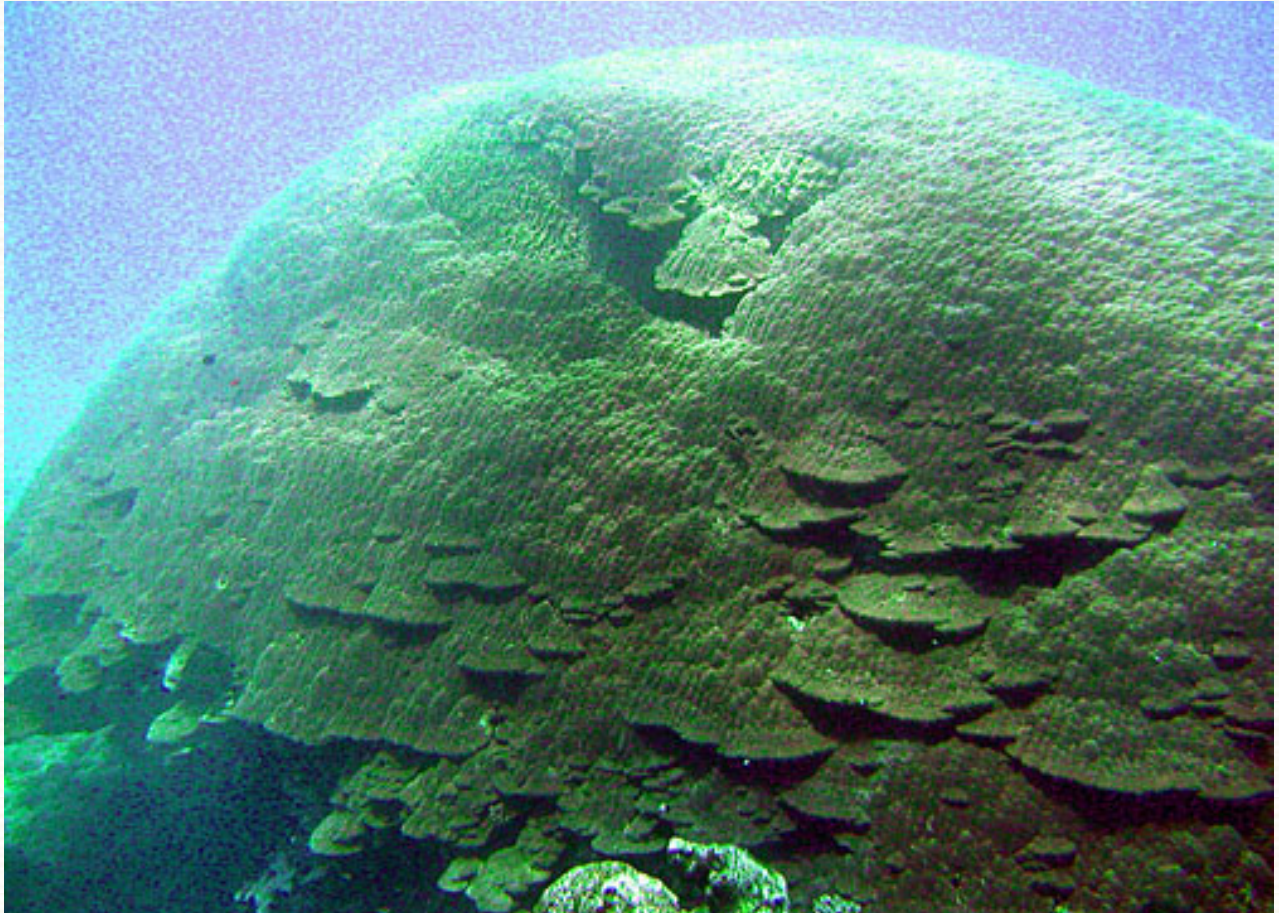

NPS photo - Eva DiDonato. Identified by Charles Birkeland

Corals of National Park of American Samoa

Stony corals, Family: *Poritidae*

Porites lobata. . .lobe coral

NPS photo - Daniel Barshis . Identified by Charles Birkeland

Corals of National Park of American Samoa

Stony corals, Family: *Poritidae*

Porites lobata. . .lobe coral

NPS photo - Larry Basch

Corals of National Park of American Samoa

Stony corals, Family: *Poritidae*