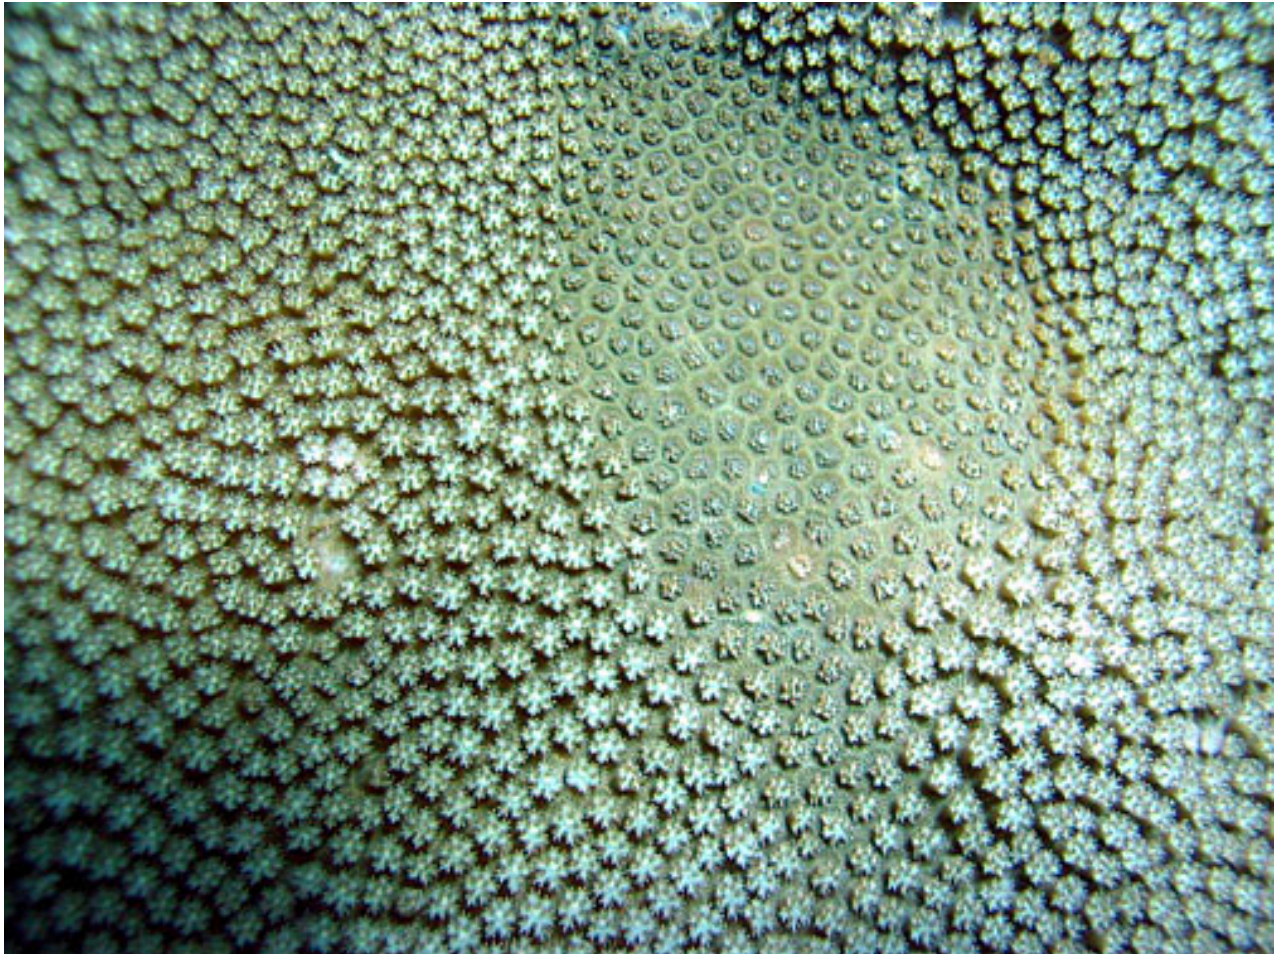

Corals of National Park of American Samoa

Stony corals, Family: *Poritidae*

Goniopora fruiticosa

NPS photo - Eva DiDonato. Identified by Douglas Fenner