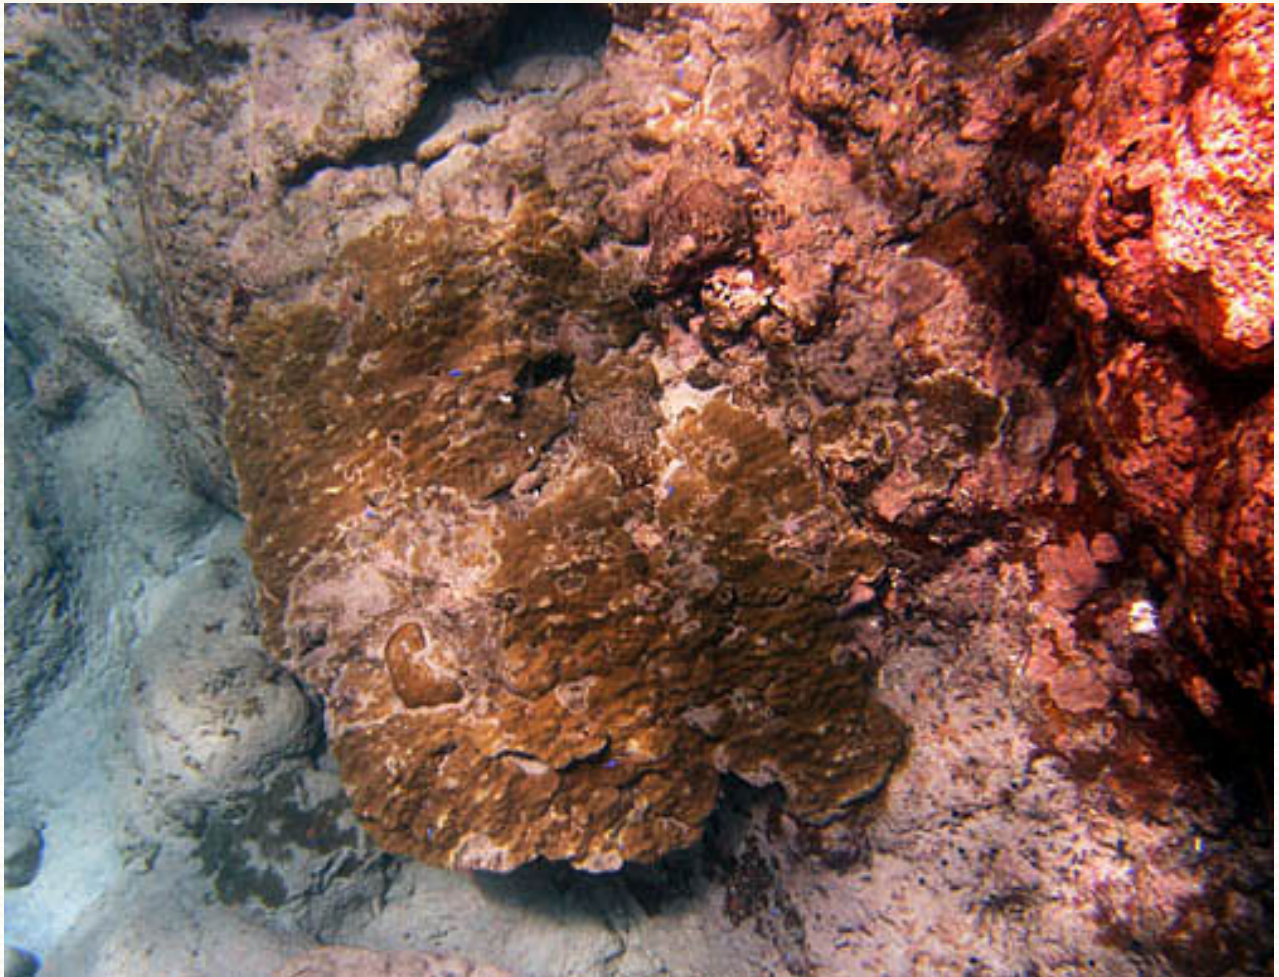

Corals of National Park of American Samoa

Stony corals, Family: *Poritidae*

Porites rus

NPS photo - Eva DiDonato . Identified by Charles Birkeland

Corals of National Park of American Samoa

Stony corals, Family: *Poritidae*

Porites solida

NPS photo - Daniel Barshis . Identified by Charles Birkeland

[Family Name List](#) | [Plate](#) | [Scientific Name List](#) | [English Common Name List](#) | [Park Web Page](#)