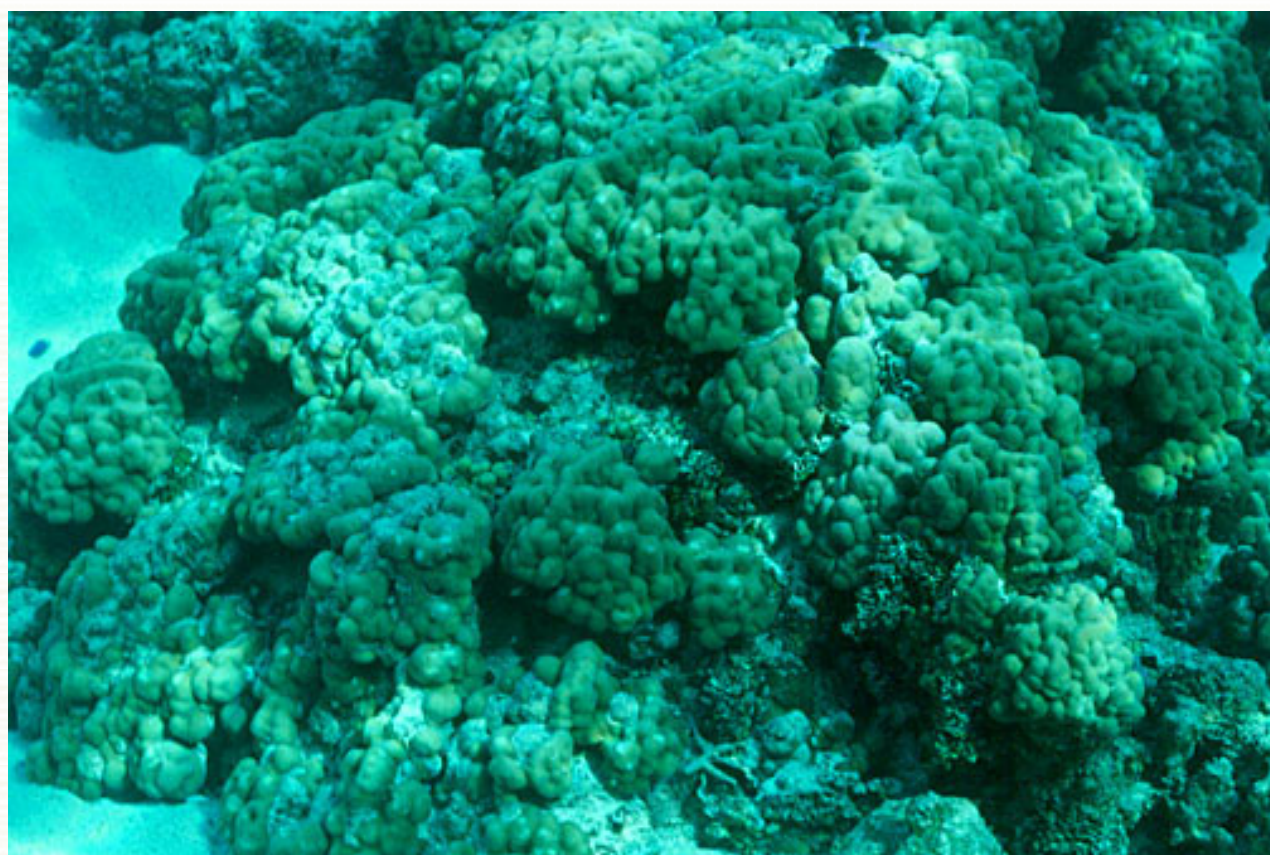

Stony corals, Family: *Poritidae*

Porites lutea

NPS photo - Daniel Barshis . Identified by Charles Birkeland

Corals of National Park of American Samoa

Stony corals, Family: *Poritidae*

Porites lutea

Photo - Jim Maragos