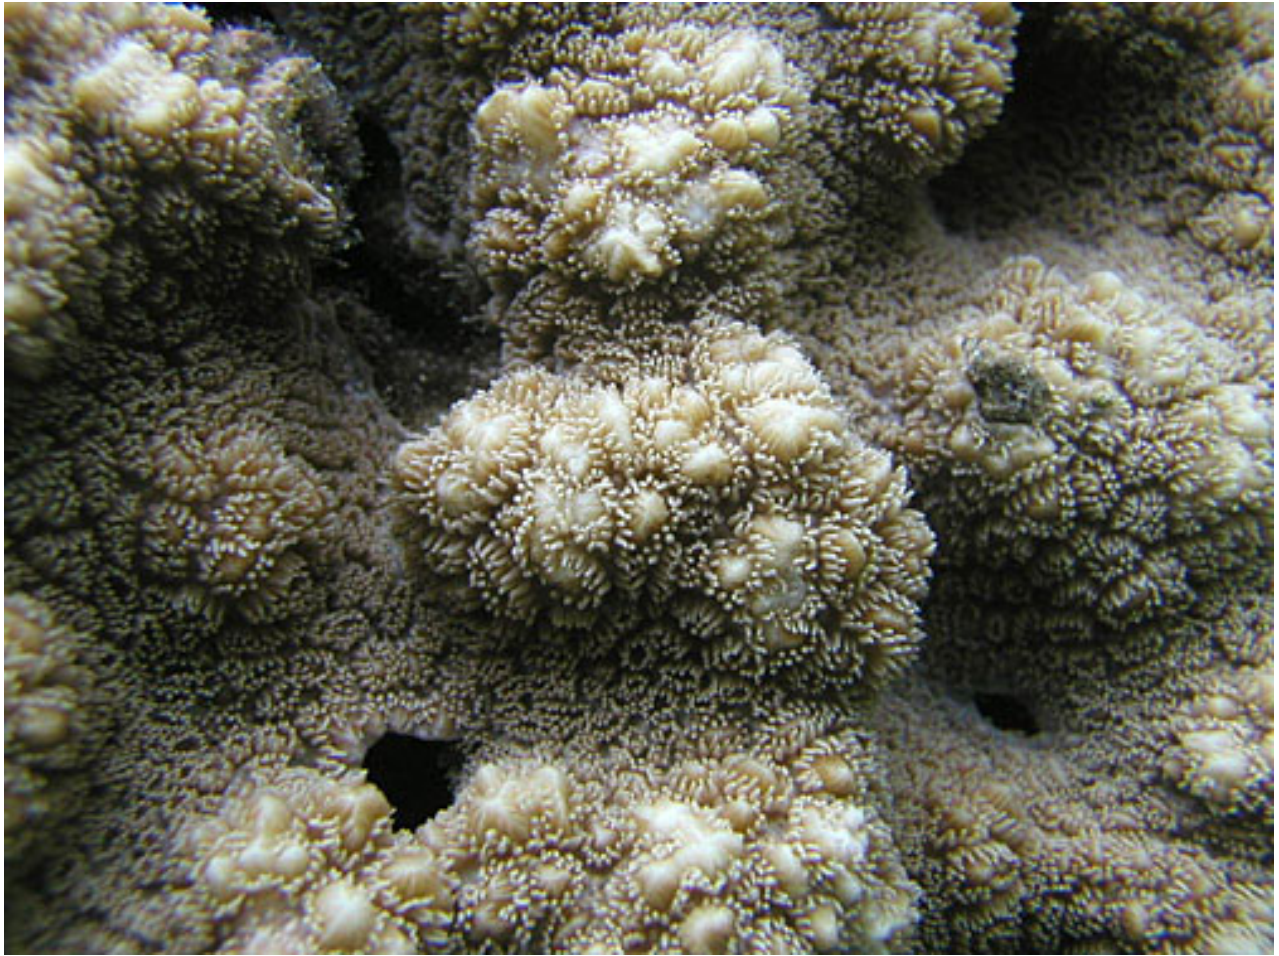

Stony corals, Family: *Merulinidae*

Hydnophora exesa

NPS photo - Eva DiDonato. Identified by Douglas Fenner