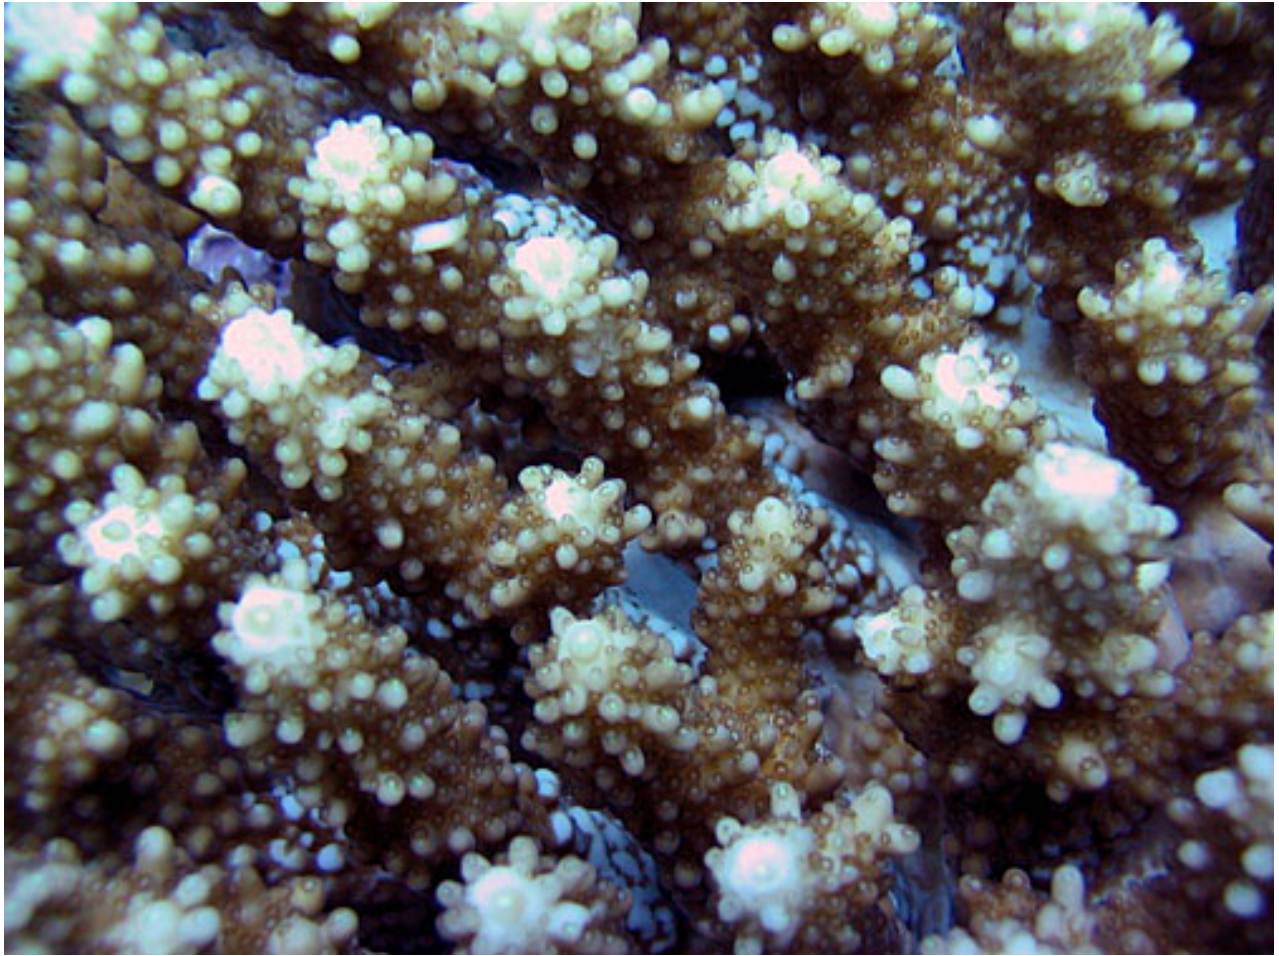

Corals of National Park of American Samoa

Stony corals, Family: *Acroporidae*

Acropora retusa

NPS photo - Eva DiDonato. Identified by Charles Birkeland