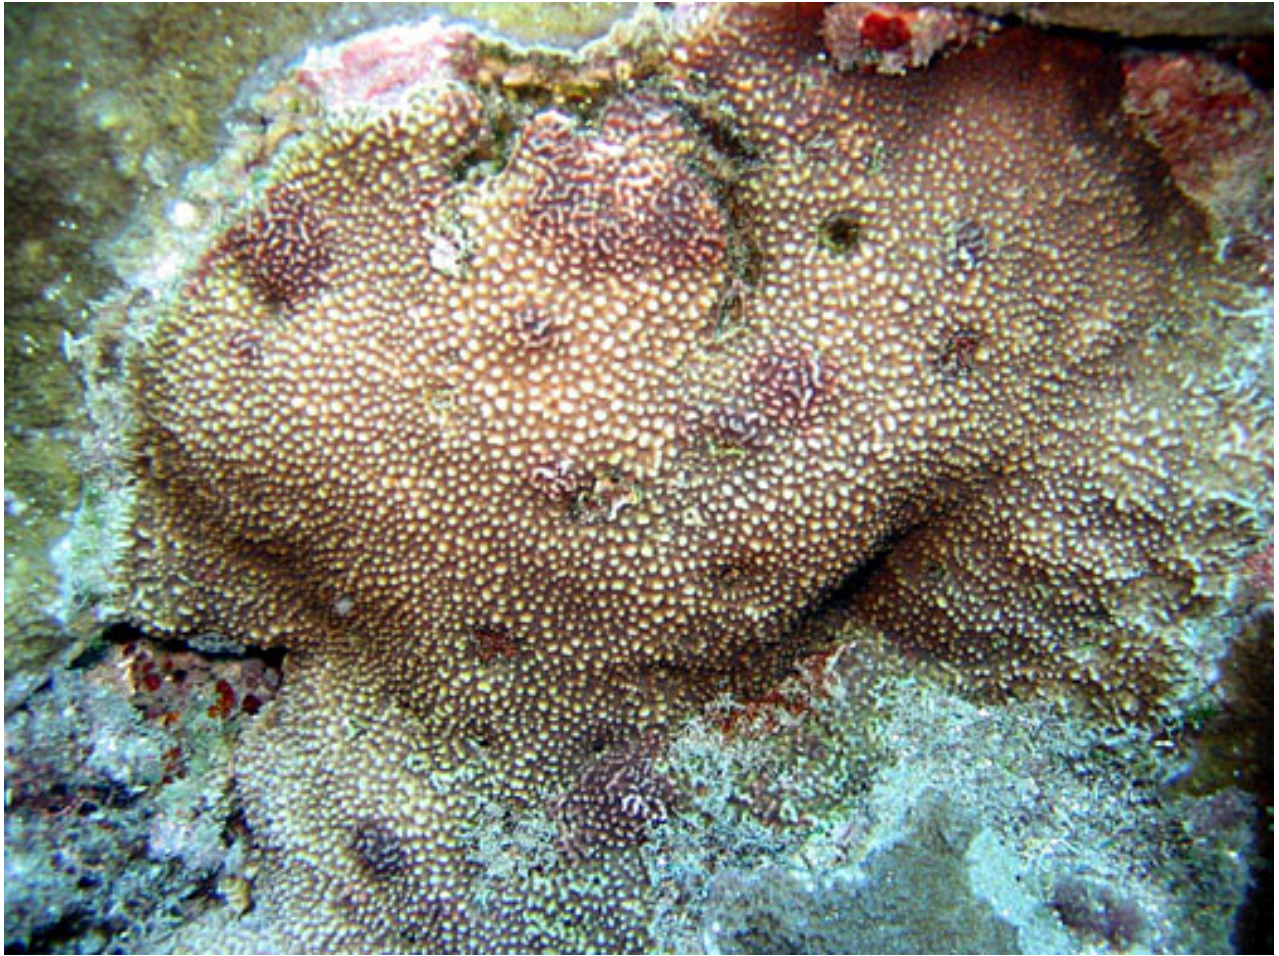

Montipora peltiformis

NPS photo - Eva DiDonato. Identified by Charles Birkeland

Corals of National Park of American Samoa

Stony corals, Family: *Acroporidae*

Montipora tuberculosa

NPS photo - Eva DiDonato. Identified by Charles Birkeland

Corals of National Park of American Samoa

Stony corals, Family: *Acroporidae*

Montipora turtlensis

NPS photo - Eva DiDonato. Identified by Charles Birkeland

Corals of National Park of American Samoa

Stony corals, Family: *Acroporidae*

Montipora venosa

NPS photo - Larry Basch . Identified by Charles Birkeland

Stony corals, Family: *Acroporidae*

Montipora verrucosa

NPS photo - Eva DiDonato. Identified by Charles Birkeland

[Family Name List](#) | [Plate](#) | [Scientific Name List](#) | [English Common Name List](#) | [Park Web Page](#)