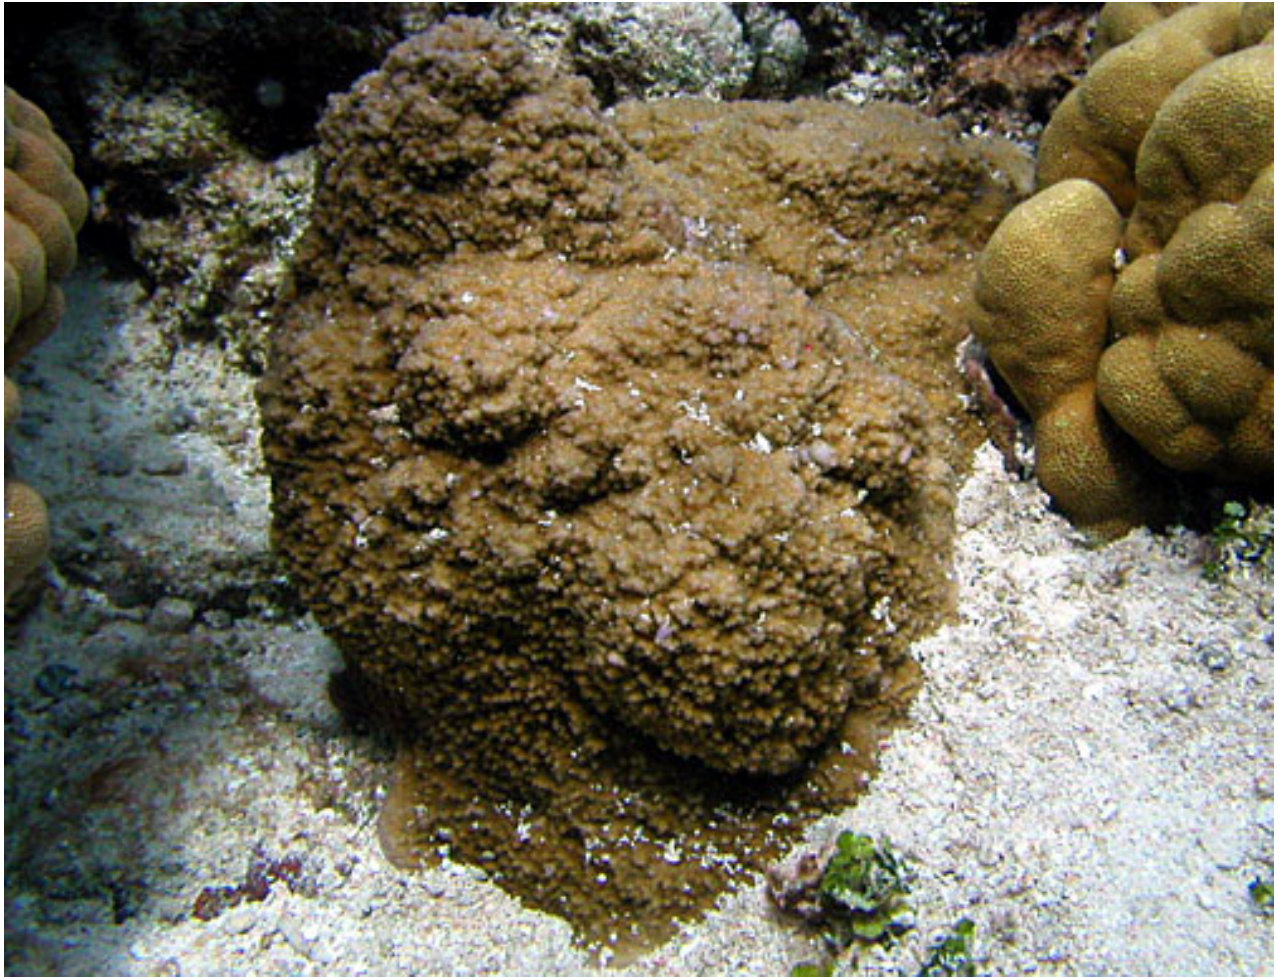

Montipora caliculata

NPS photo - Eva DiDonato. Identified by Douglas Fenner

Corals of National Park of American Samoa

Stony corals, Family: *Acroporidae*

Montipora efflorescens

NPS photo - Eva DiDonato. Identified by Charles Birkeland

Corals of National Park of American Samoa

Stony corals, Family: *Acroporidae*

Montipora grisea

NPS photo - Eva DiDonato. Identified by Charles Birkeland

Corals of National Park of American Samoa

Stony corals, Family: *Acroporidae*