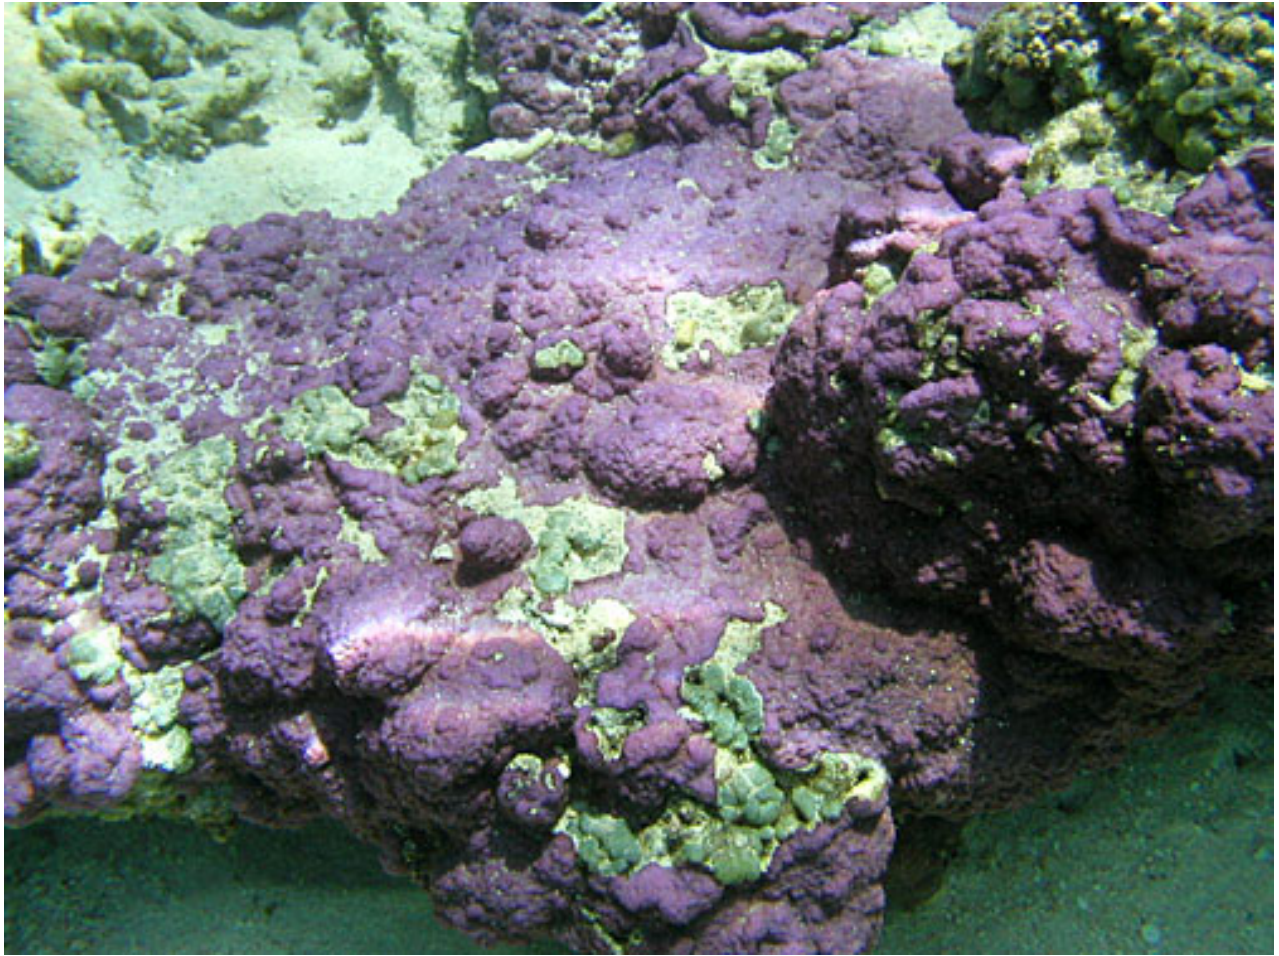

Montipora caliculata

NPS photo - Eva DiDonato. Identified by Douglas Fenner

Corals of National Park of American Samoa

Stony corals, Family: *Acroporidae*

Montipora efflorescens

NPS photo - Eva DiDonato. Identified by Charles Birkeland