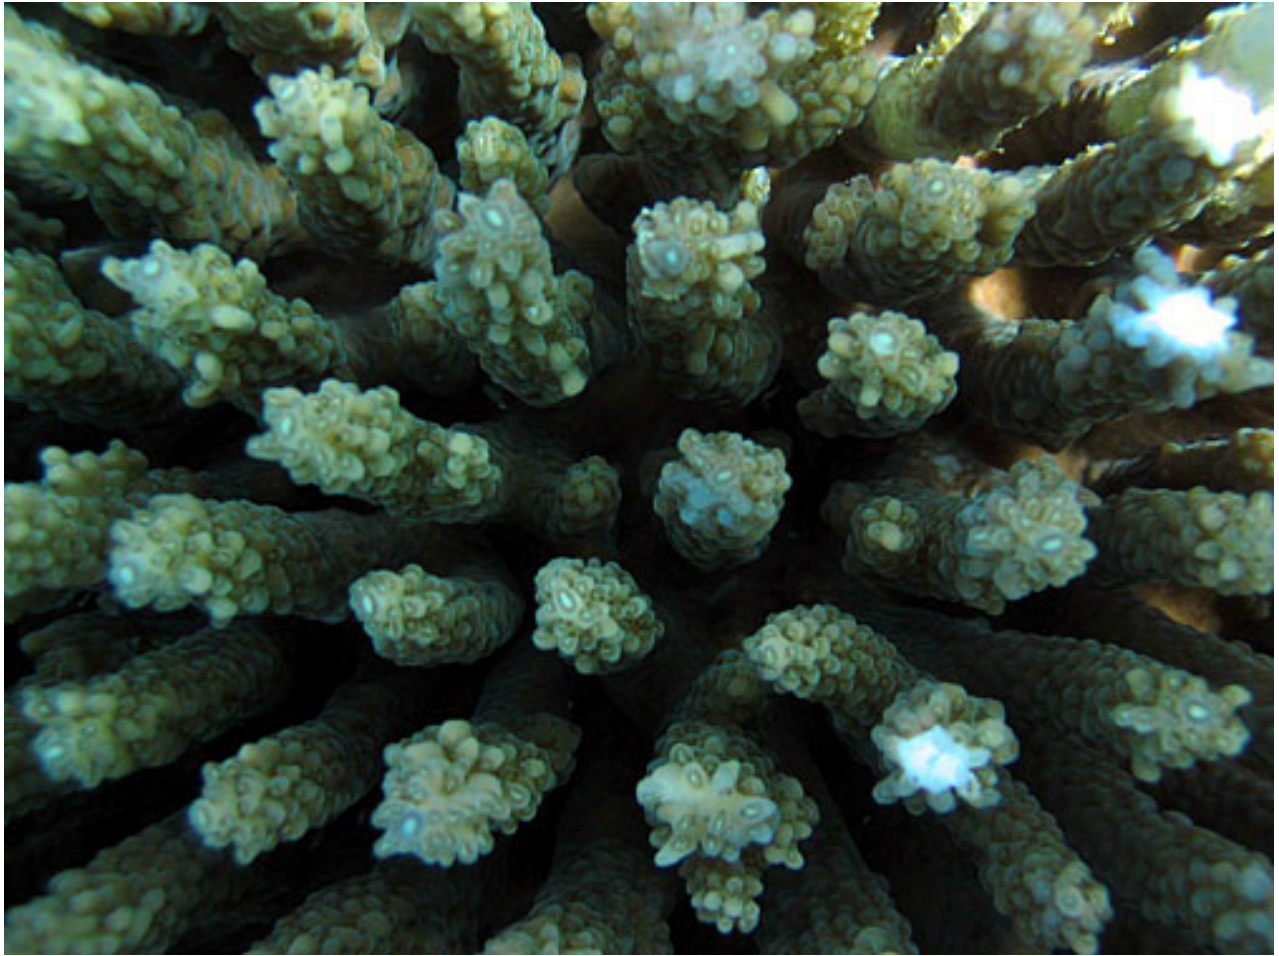

Acropora subulata

NPS photo - Eva DiDonato. Identified by Douglas Fenner

Corals of National Park of American Samoa

Stony corals, Family: *Acroporidae*

Acropora subulata

NPS photo - Eva DiDonato. Identified by Douglas Fenner