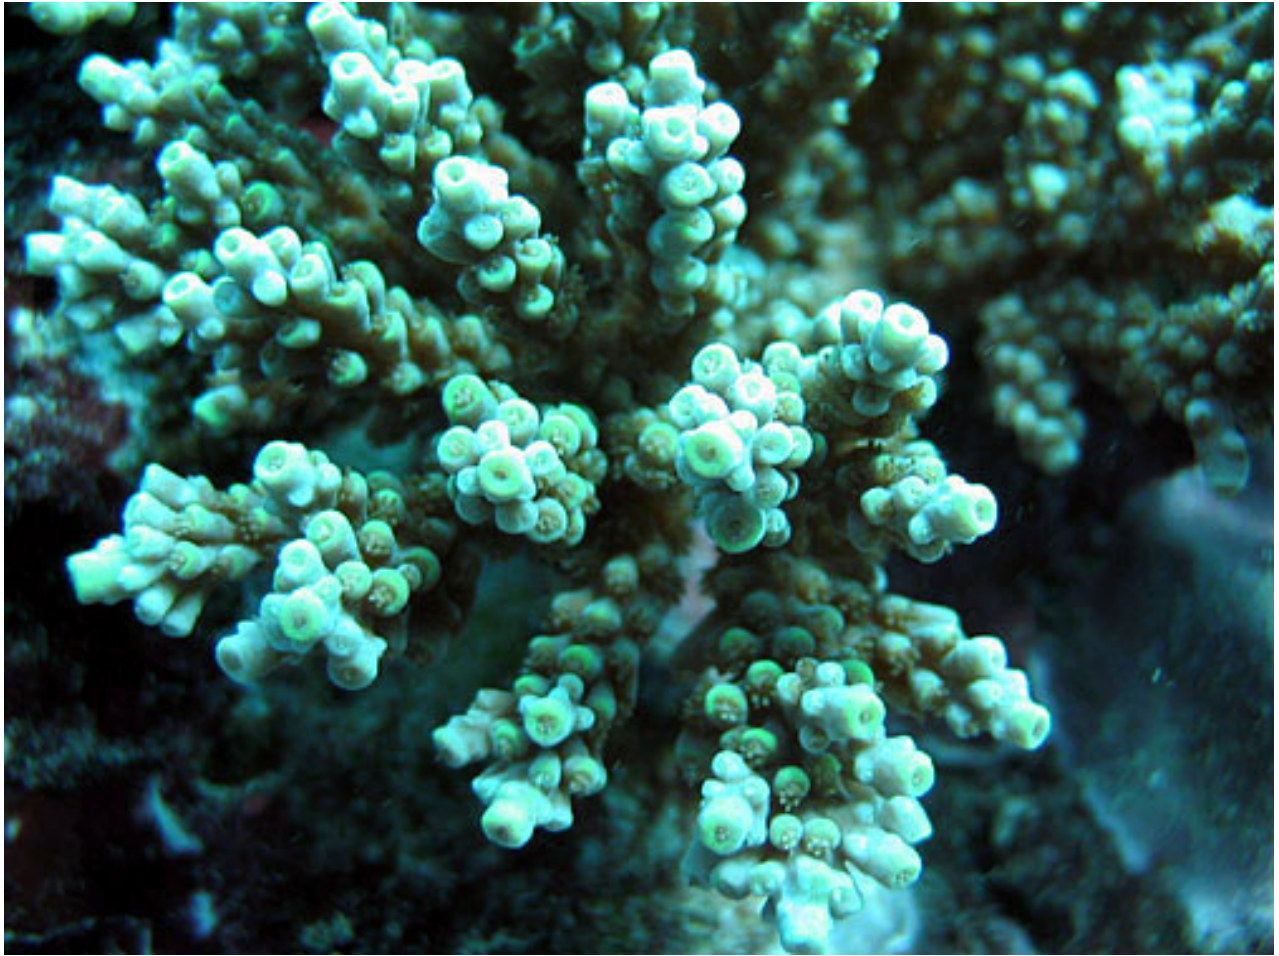

Acropora cf. subulata

NPS photo - Eva DiDonato. Identified by Charles Birkeland

Corals of National Park of American Samoa

Stony corals, Family: *Acroporidae*

Acropora tenuis

NPS photo - Eva DiDonato. Identified by Charles Birkeland

Corals of National Park of American Samoa

Stony corals, Family: *Acroporidae*

Acropora tenuis

NPS photo - Eva DiDonato. Identified by Charles Birkeland

Corals of National Park of American Samoa

Stony corals, Family: *Acroporidae*

Acropora tenuis

NPS photo - Eva DiDonato. Identified by Charles Birkeland

Corals of National Park of American Samoa

Stony corals, Family: *Acroporidae*

Acropora valida

NPS photo - Eva DiDonato. Identified by Charles Birkeland