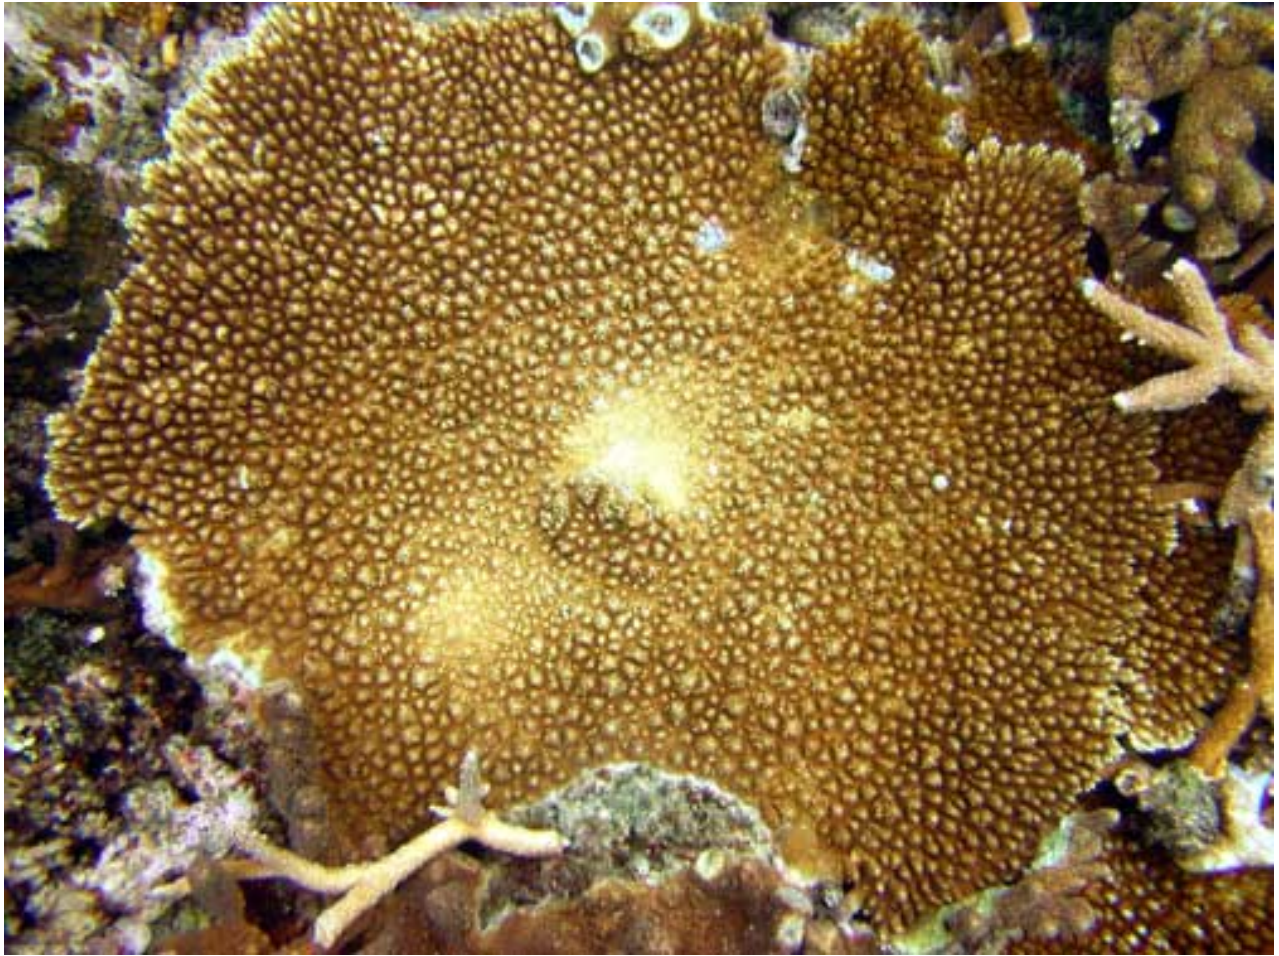

Acropora hyacinthus

NPS photo - Eva DiDonato. Identified by Charles Birkeland

Corals of National Park of American Samoa

Stony corals, Family: *Acroporidae*

Acropora listeri

NPS photo - Eva DiDonato. Identified by Charles Birkeland

Corals of National Park of American Samoa

Stony corals, Family: *Acroporidae*

Acropora listeri

NPS photo - Eva DiDonato. Identified by Charles Birkeland

Corals of National Park of American Samoa

Stony corals, Family: *Acroporidae*

Acropora microclados

NPS photo - Eva DiDonato. Identified by Charles Birkeland

Corals of National Park of American Samoa

Stony corals, Family: *Acroporidae*

Acropora microclados

NPS photo - Eva DiDonato. Identified by Charles Birkeland