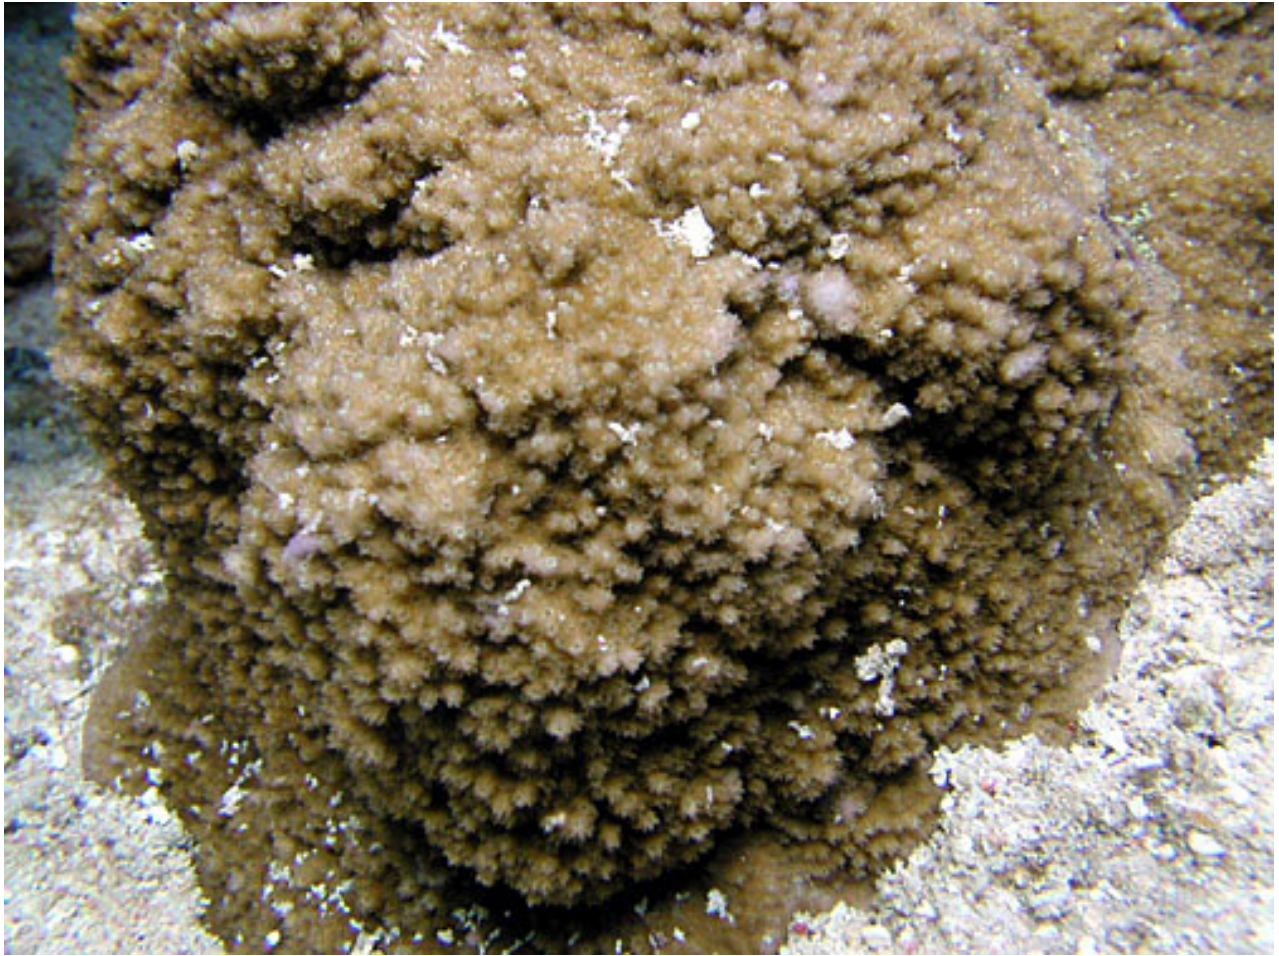

Montipora caliculata

NPS photo - Eva DiDonato. Identified by Douglas Fenner

Corals of National Park of American Samoa

Stony corals, Family: *Acroporidae*

Montipora efflorescens

NPS photo - Eva DiDonato. Identified by Charles Birkeland

Corals of National Park of American Samoa

Stony corals, Family: *Acroporidae*

Montipora grisea

NPS photo - Eva DiDonato. Identified by Charles Birkeland

Corals of National Park of American Samoa

Stony corals, Family: *Acroporidae*

Montipora grisea

NPS photo - Eva DiDonato. Identified by Charles Birkeland

Corals of National Park of American Samoa

Stony corals, Family: *Acroporidae*

Montipora informis

Photo - Jim Maragos

Corals of National Park of American Samoa