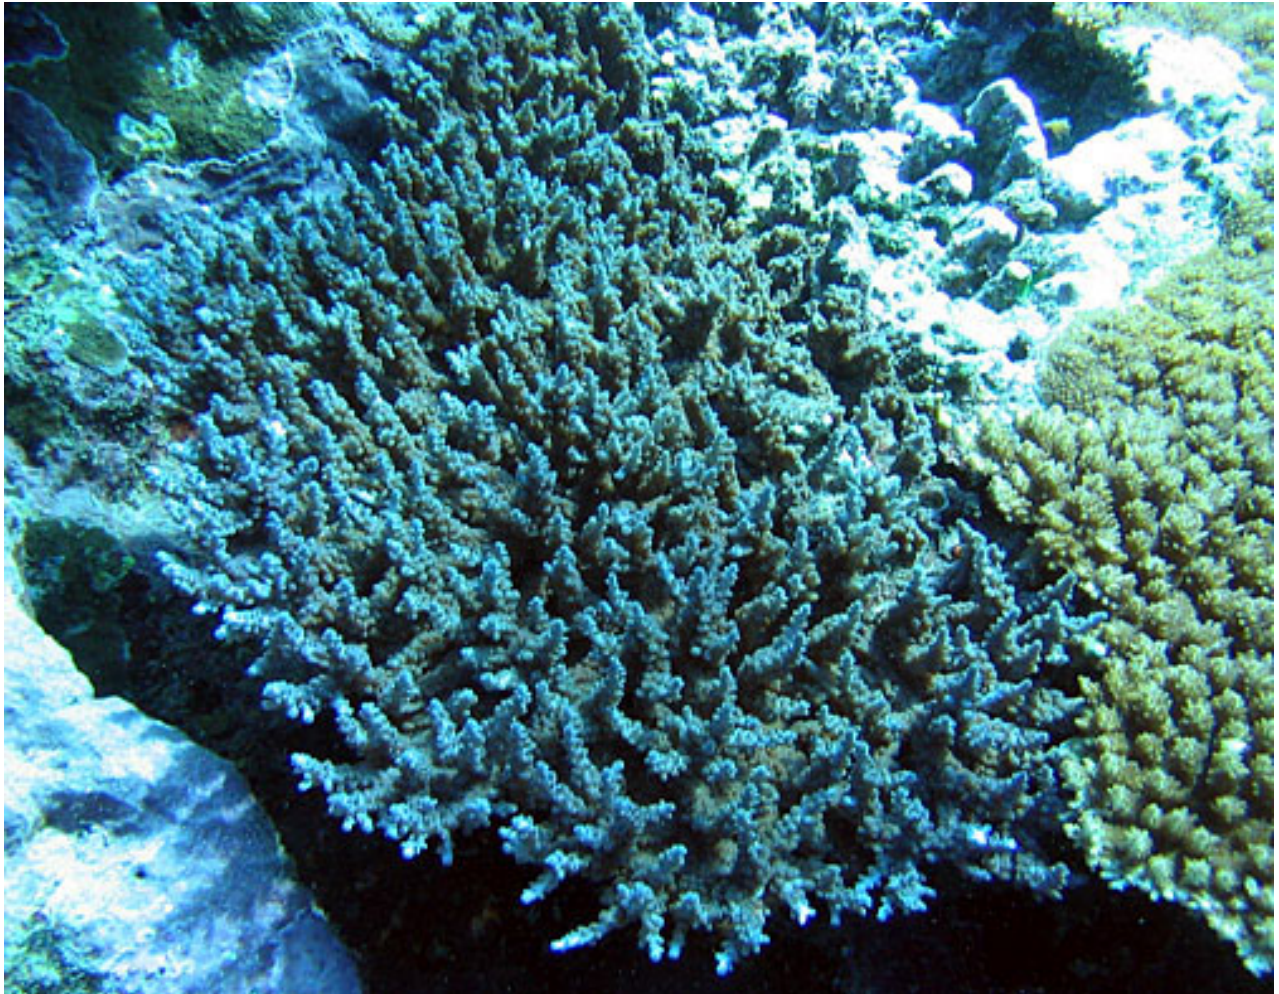

Acropora tenuis

NPS photo - Eva DiDonato. Identified by Charles Birkeland

Corals of National Park of American Samoa

Stony corals, Family: *Acroporidae*

Acropora valida

NPS photo - Eva DiDonato. Identified by Charles Birkeland

Corals of National Park of American Samoa

Stony corals, Family: *Acroporidae*

Acropora valida

NPS photo - Eva DiDonato. Identified by Charles Birkeland

Corals of National Park of American Samoa

Stony corals, Family: *Acroporidae*

Acropora vaughani

NPS photo - Eva DiDonato. Identified by Charles Birkeland

Corals of National Park of American Samoa

Stony corals, Family: *Acroporidae*

Acropora vaughani

NPS photo - Eva DiDonato. Identified by Charles Birkeland