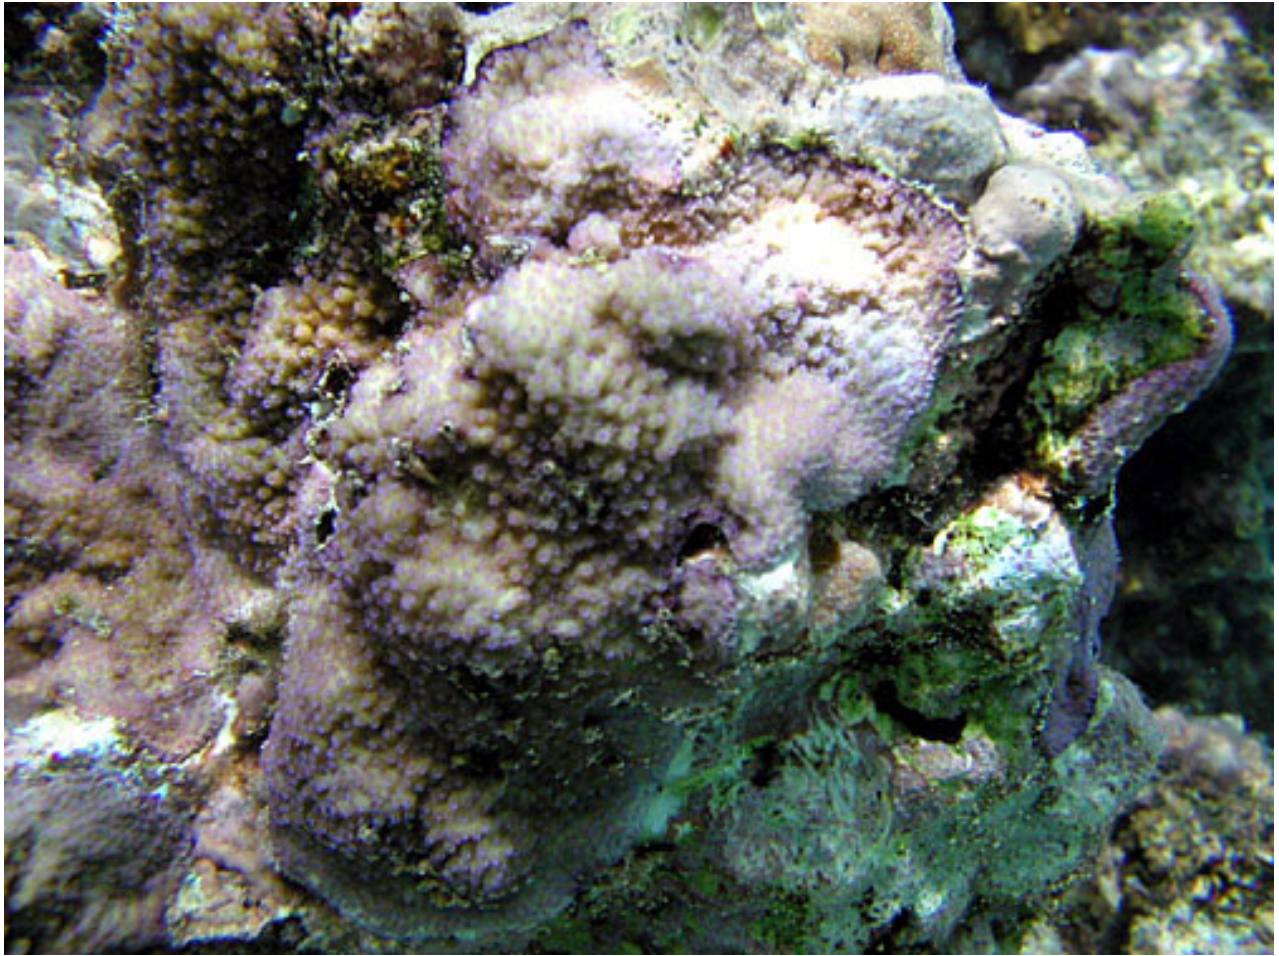

Corals of National Park of American Samoa

Stony corals, Family: *Acroporidae*

Montipora nodosa

NPS photo - Larry Basch . Identified by Charles Birkeland

Corals of National Park of American Samoa

Stony corals, Family: *Acroporidae*

Montipora peltiformis

NPS photo - Eva DiDonato. Identified by Charles Birkeland

Corals of National Park of American Samoa

Stony corals, Family: *Acroporidae*

Montipora tuberculosa

NPS photo - Eva DiDonato. Identified by Charles Birkeland