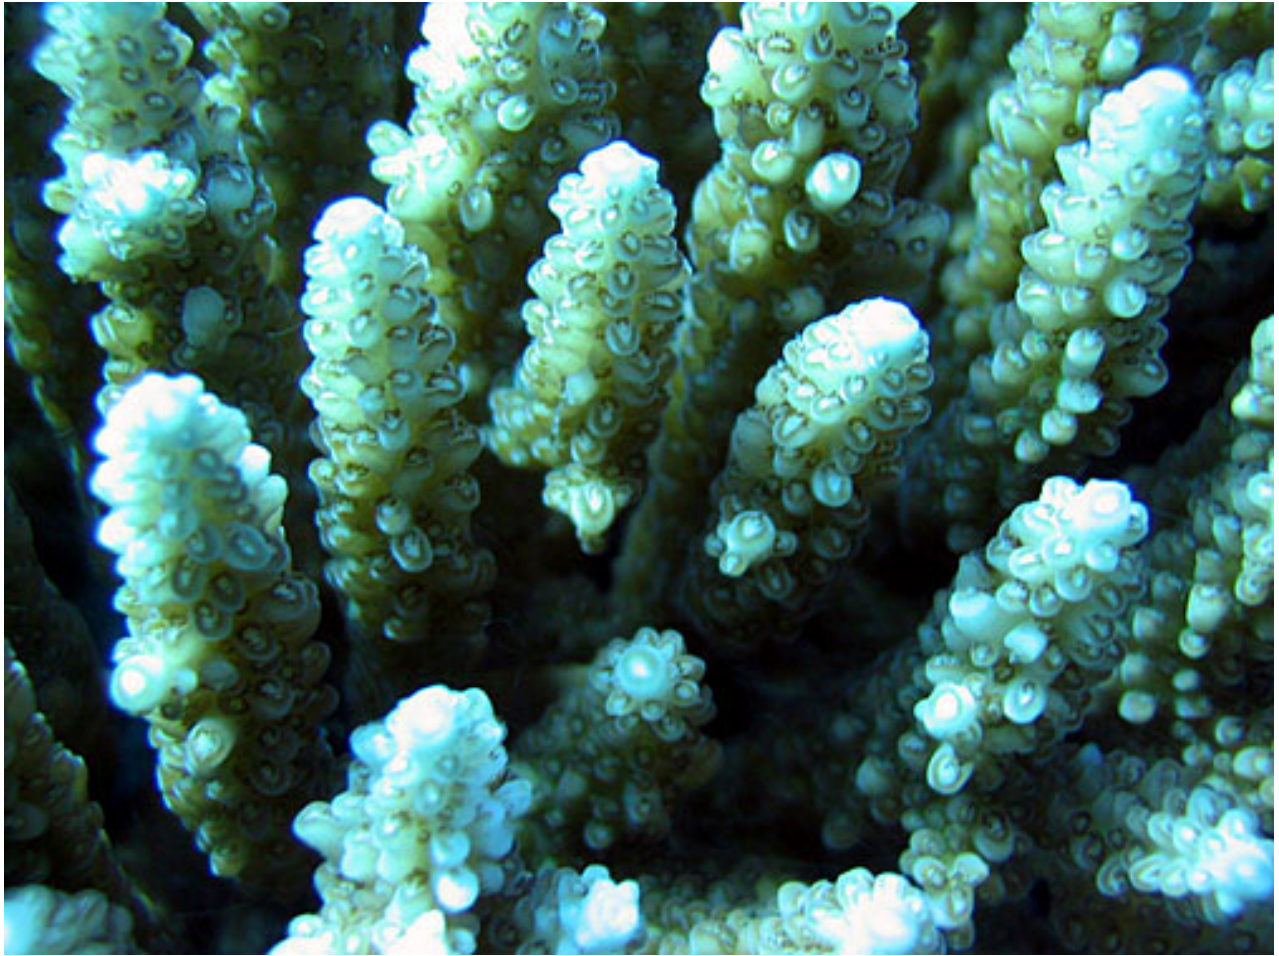

Acropora tenuis

NPS photo - Eva DiDonato. Identified by Charles Birkeland

Corals of National Park of American Samoa

Stony corals, Family: *Acroporidae*

Acropora valida

NPS photo - Eva DiDonato. Identified by Charles Birkeland

Corals of National Park of American Samoa

Stony corals, Family: *Acroporidae*

Acropora valida

NPS photo - Eva DiDonato. Identified by Charles Birkeland

Corals of National Park of American Samoa

Stony corals, Family: *Acroporidae*