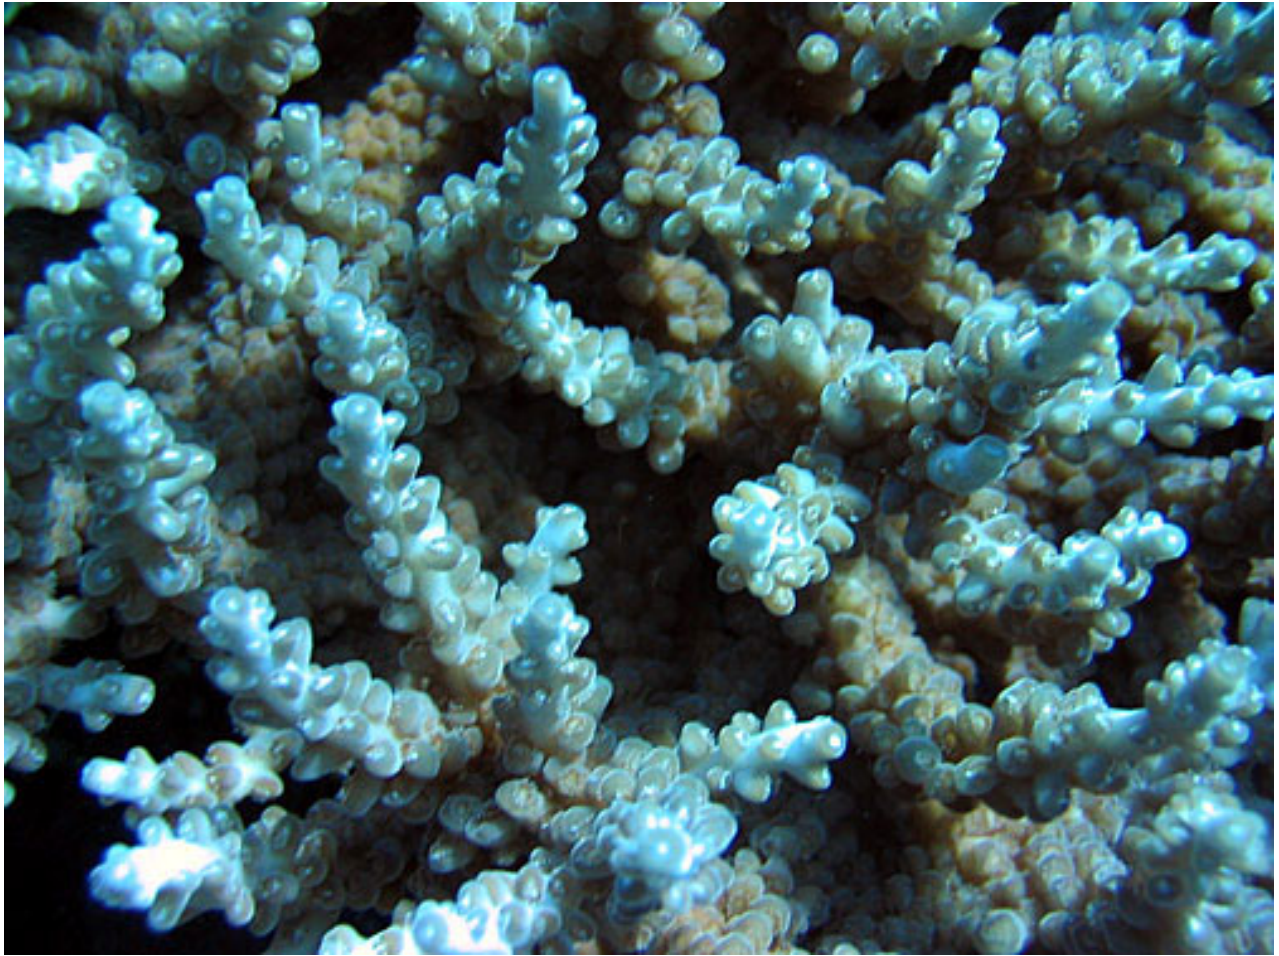

Acropora vaughani

NPS photo - Eva DiDonato. Identified by Charles Birkeland

Corals of National Park of American Samoa

Stony corals, Family: *Acroporidae*

Acropora vaughani

NPS photo - Eva DiDonato. Identified by Charles Birkeland