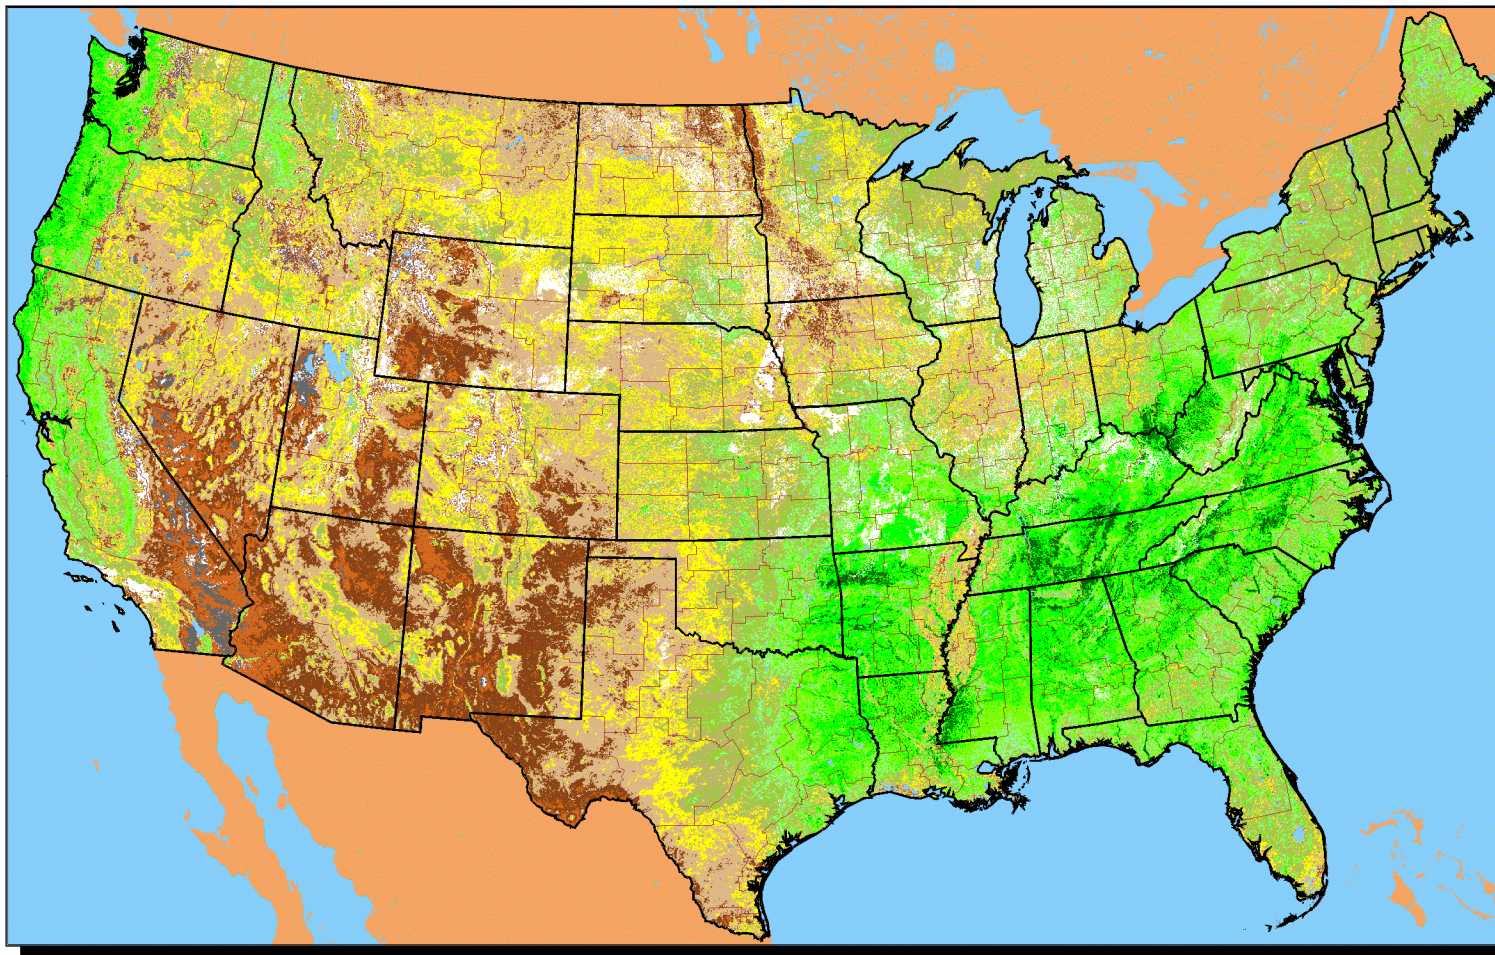

Conterminous U.S. Vegetation Condition - 2006

Period 19 (4/26 - 5/9)

No Water Vapor
Correction Applied

Vegetation Index

Agricultural Statistics Districts

1:15,000,000

Original Imagery: NOAA-17 AVHRR
Resolution: 1 Kilometer
Composite Imagery: USGS EROS Data Center
Questions or Comments Call: (703)877-8000

For Additional Images Please See:
<http://www.nass.usda.gov/research>
To Download Raw Images:
<http://www.nass.usda.gov/research/avhrr/scene-ftp/>