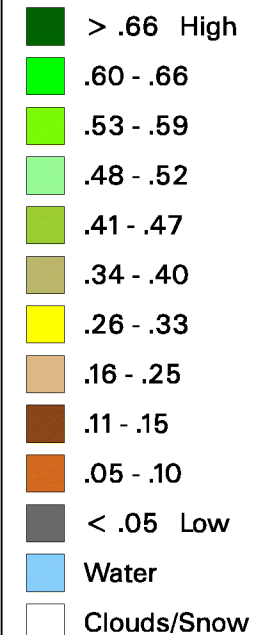

Conterminous U.S. Vegetation Condition - 2006

Period 19 (4/26 - 5/9)

No Water Vapor
Correction Applied

Vegetation Index

Agricultural Statistics Districts

1:15,000,000

Original Imagery: NOAA-17 AVHRR
Resolution: 1 Kilometer
Composite Imagery: USGS EROS Data Center
Questions or Comments Call: (703)877-8000

For Additional Images Please See:
<http://www.nass.usda.gov/research>
To Download Raw Images:
<http://www.nass.usda.gov/research/avhrr/scene-ftp/>