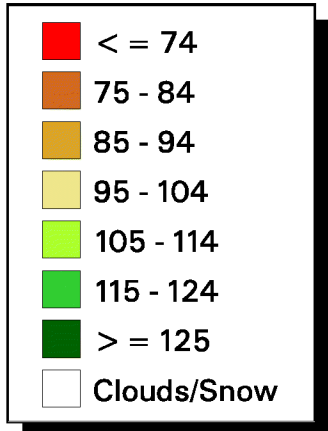

Percentage