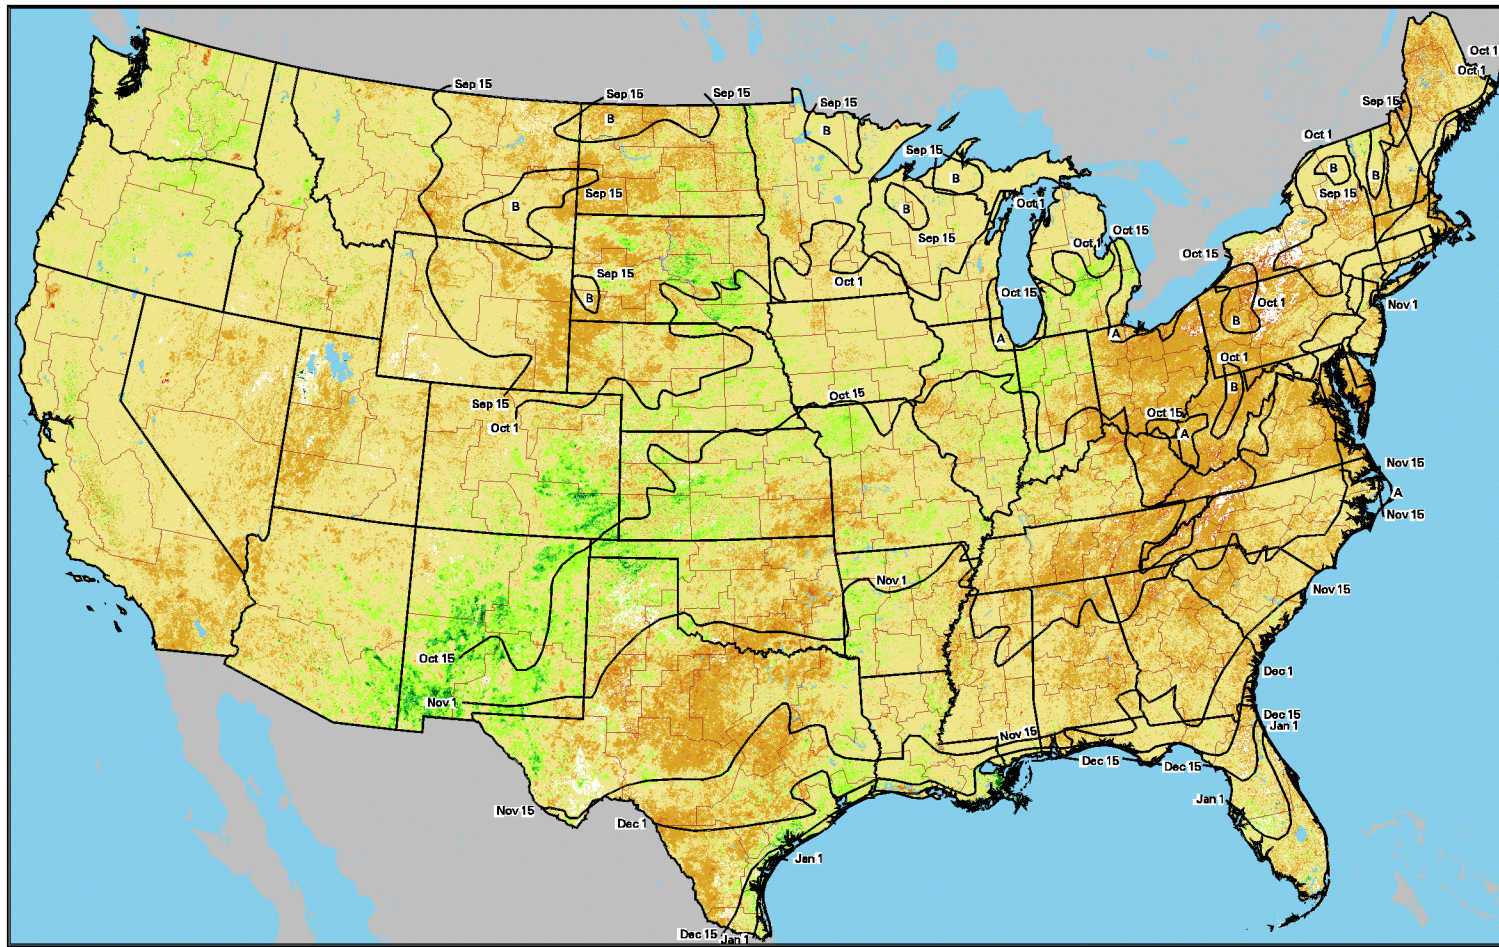

# Vegetation Condition Percent Change: 2006 ÷ 2005

## Average Dates of First Fall Freeze (32°F)

### Period 37 (8/30 - 9/12)

No Water Vapor  
Correction Applied