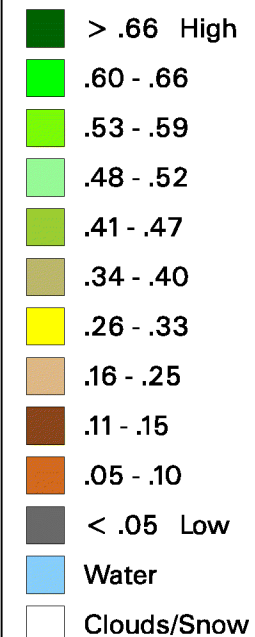

Conterminous U.S. Vegetation Condition - 2006

Period 37 (8/30 - 9/12)

No Water Vapor
Correction Applied

Vegetation Index

Agricultural Statistics Districts

1:15,000,000

Original Imagery: NOAA-17 AVHRR
Resolution: 1 Kilometer
Composite Imagery: USGS EROS Data Center
Questions or Comments Call: (703)877-8000