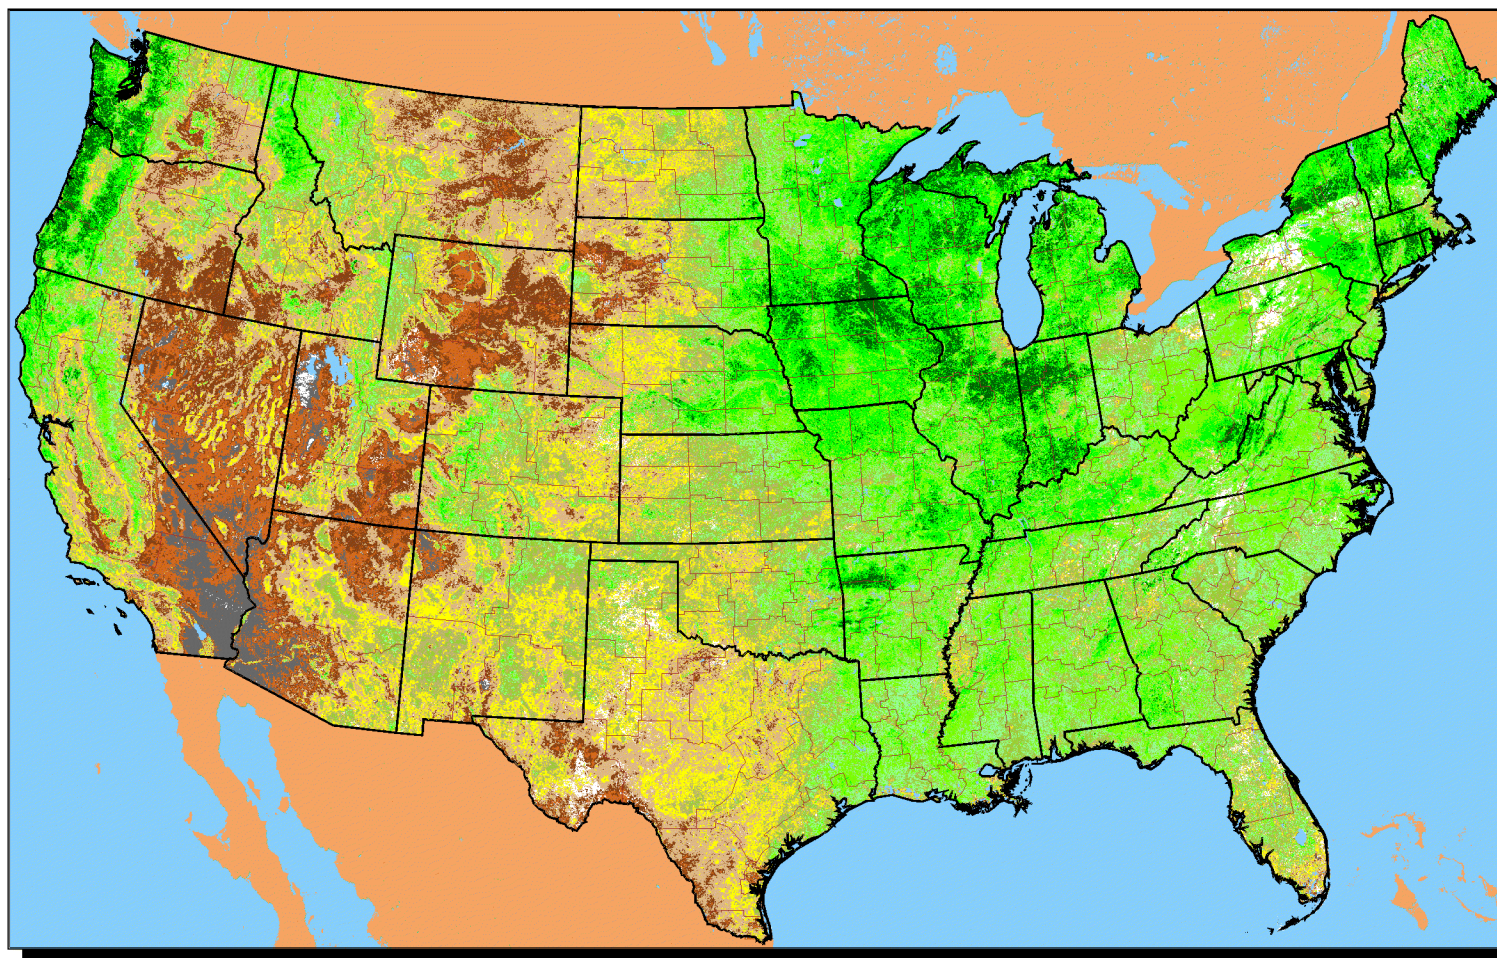

Conterminous U.S. Vegetation Condition - 2006

Period 37 (8/30 - 9/12)

No Water Vapor
Correction Applied

Vegetation Index

Agricultural Statistics Districts

1:15,000,000

Original Imagery: NOAA-17 AVHRR
Resolution: 1 Kilometer
Composite Imagery: USGS EROS Data Center
Questions or Comments Call: (703)877-8000

For Additional Images Please See:
<http://www.nass.usda.gov/research>
To Download Raw Images:
<http://www.nass.usda.gov/research/avhrr/scene-ftp/>