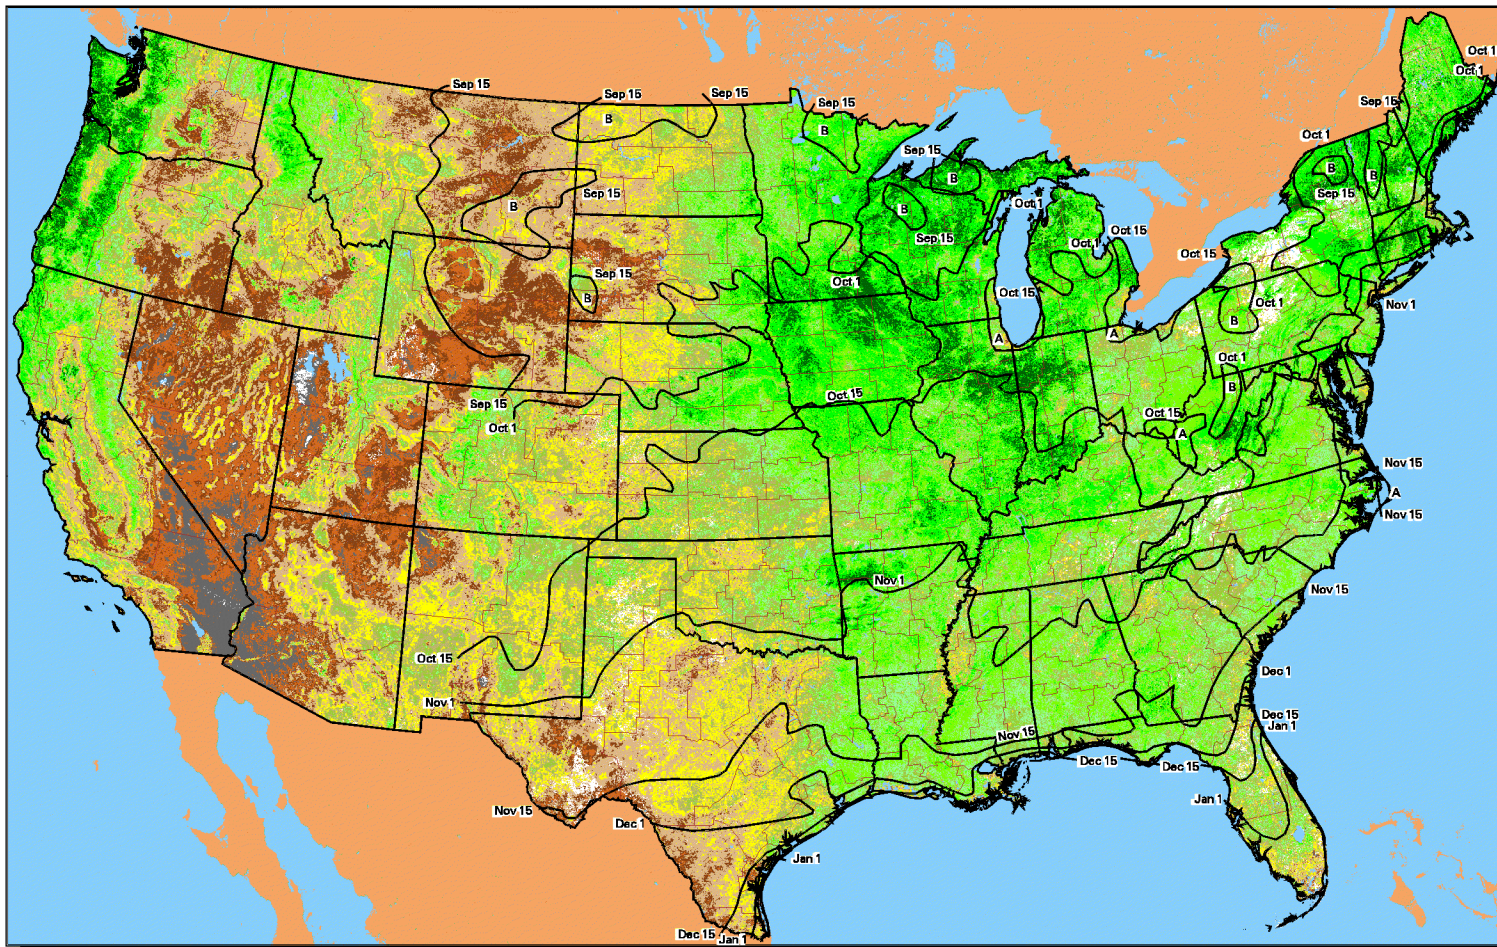

Conterminous U.S. Vegetation Condition - 2006

Average Dates of First Fall Freeze (32°F)

Period 37 (8/30 - 9/12)

No Water Vapor Correction Applied

Vegetation Index

Agricultural Statistics Districts
Frost Isotherms

1:15,000,000

Original Imagery: NOAA-17 AVHRR
Resolution: 1 Kilometer
Composite Imagery: USGS EROS Data Center
Questions or Comments Call: (703)877-8000

For Additional Images Please See:
<http://www.nass.usda.gov/research>
To Download Raw Images:
<http://www.nass.usda.gov/research/avhrr/scene-ftp/>

A = Freeze Occurs After Specified Dates
B = Freeze Occurs Before Specified Dates

Co-operative Station Data 1951-1980
Data Source: National Climatic Data Center
Weather Analysis By Joint Agricultural Weather Facility (NOAA/USDA)