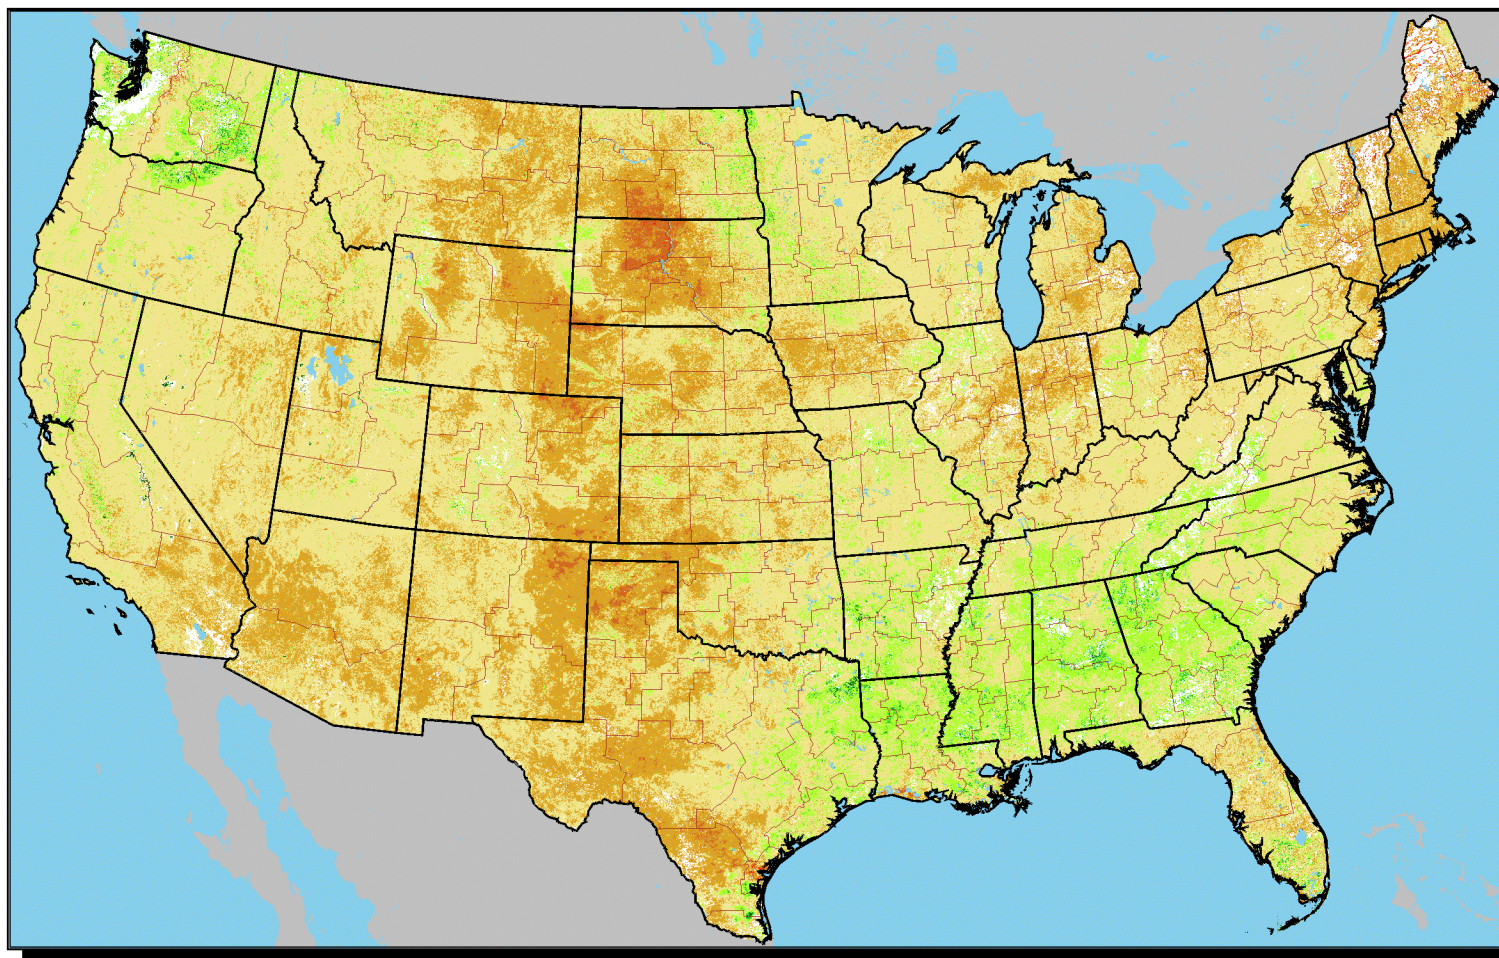

# Vegetation Condition Percent Change: 2006 ÷ 2005 Period 27 (6/21 - 7/4)

No Water Vapor  
Correction Applied

## Percentage

- < = 74
- 75 - 84
- 85 - 94
- 95 - 104
- 105 - 114
- 115 - 124
- > = 125
- Clouds/Snow

Agricultural Statistics Districts

1:15,000,000

Original Imagery: NOAA-17 AVHRR  
Resolution: 1 Kilometer  
Composite Imagery: USGS EROS Data Center  
Questions or Comments Call: (703)877-8000

For Additional Images Please See:  
<http://www.nass.usda.gov/research>  
To Download Raw Images:  
<http://www.nass.usda.gov/research/avhrr/scene-ftp/>

0 100 200 300 400 500 Miles