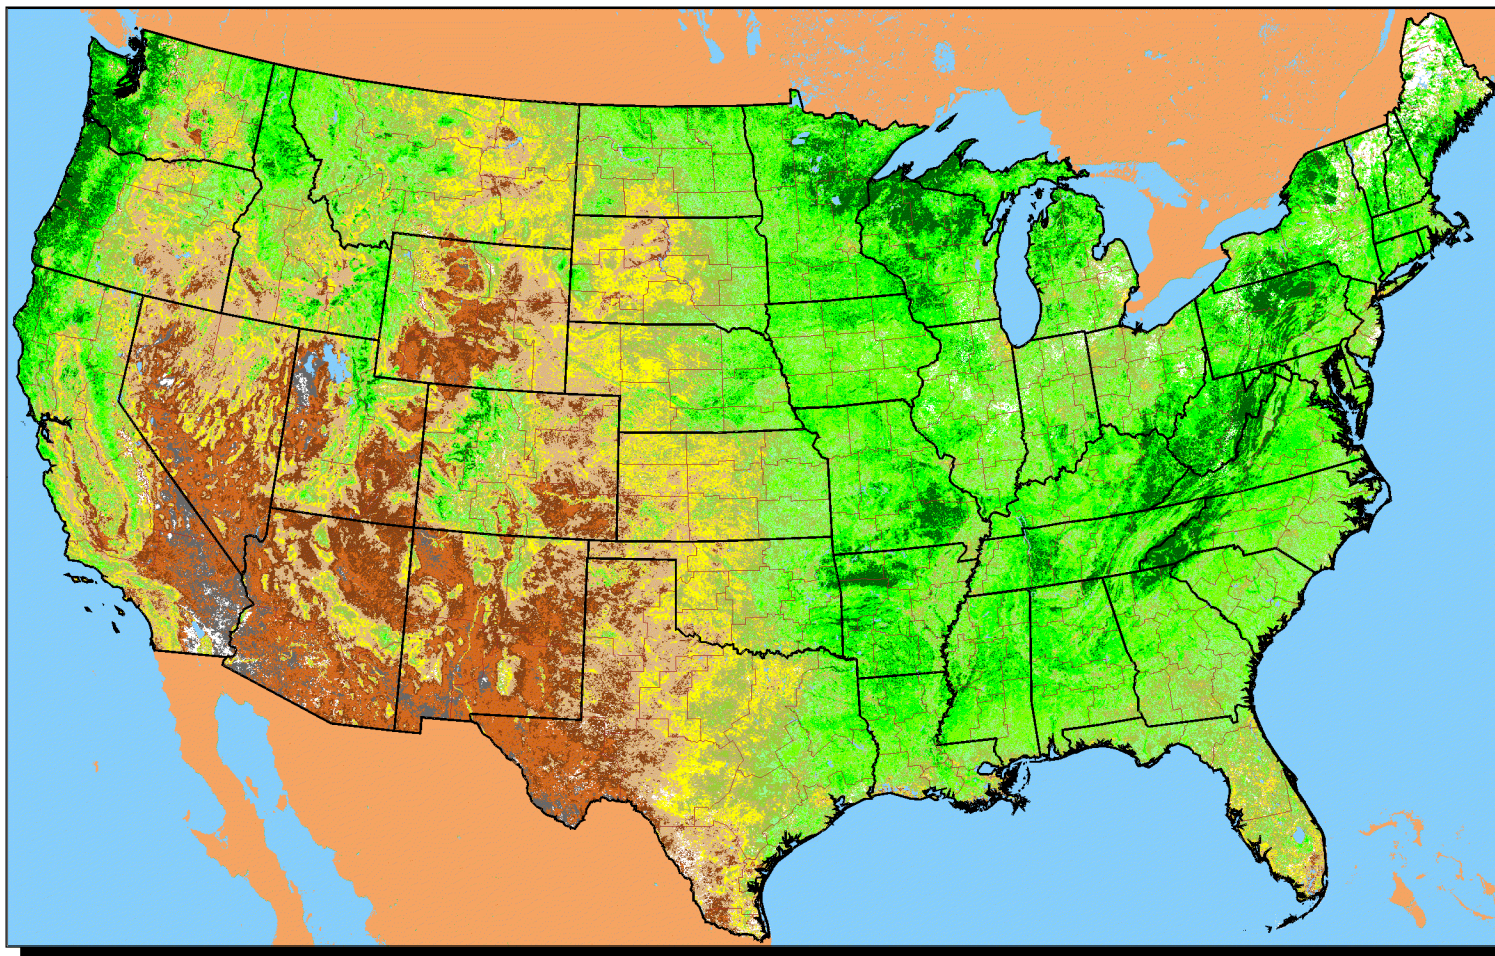

Conterminous U.S. Vegetation Condition - 2006

Period 27 (6/21 - 7/4)

No Water Vapor
Correction Applied

Vegetation Index

Agricultural Statistics Districts

1:15,000,000

Original Imagery: NOAA-17 AVHRR
Resolution: 1 Kilometer
Composite Imagery: USGS EROS Data Center
Questions or Comments Call: (703)877-8000

For Additional Images Please See:
<http://www.nass.usda.gov/research>
To Download Raw Images:
<http://www.nass.usda.gov/research/avhrr/scene-ftp/>