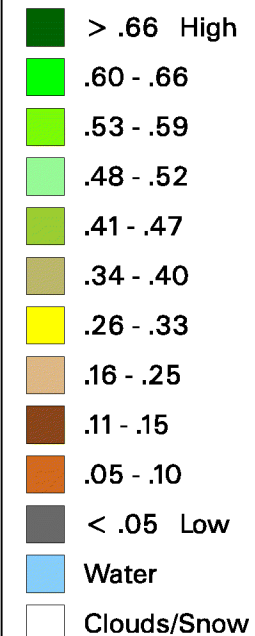

Conterminous U.S. Vegetation Condition - 2006

Period 27 (6/21 - 7/4)

No Water Vapor
Correction Applied

Vegetation Index

Agricultural Statistics Districts

1:15,000,000

Original Imagery: NOAA-17 AVHRR
Resolution: 1 Kilometer
Composite Imagery: USGS EROS Data Center
Questions or Comments Call: (703)877-8000