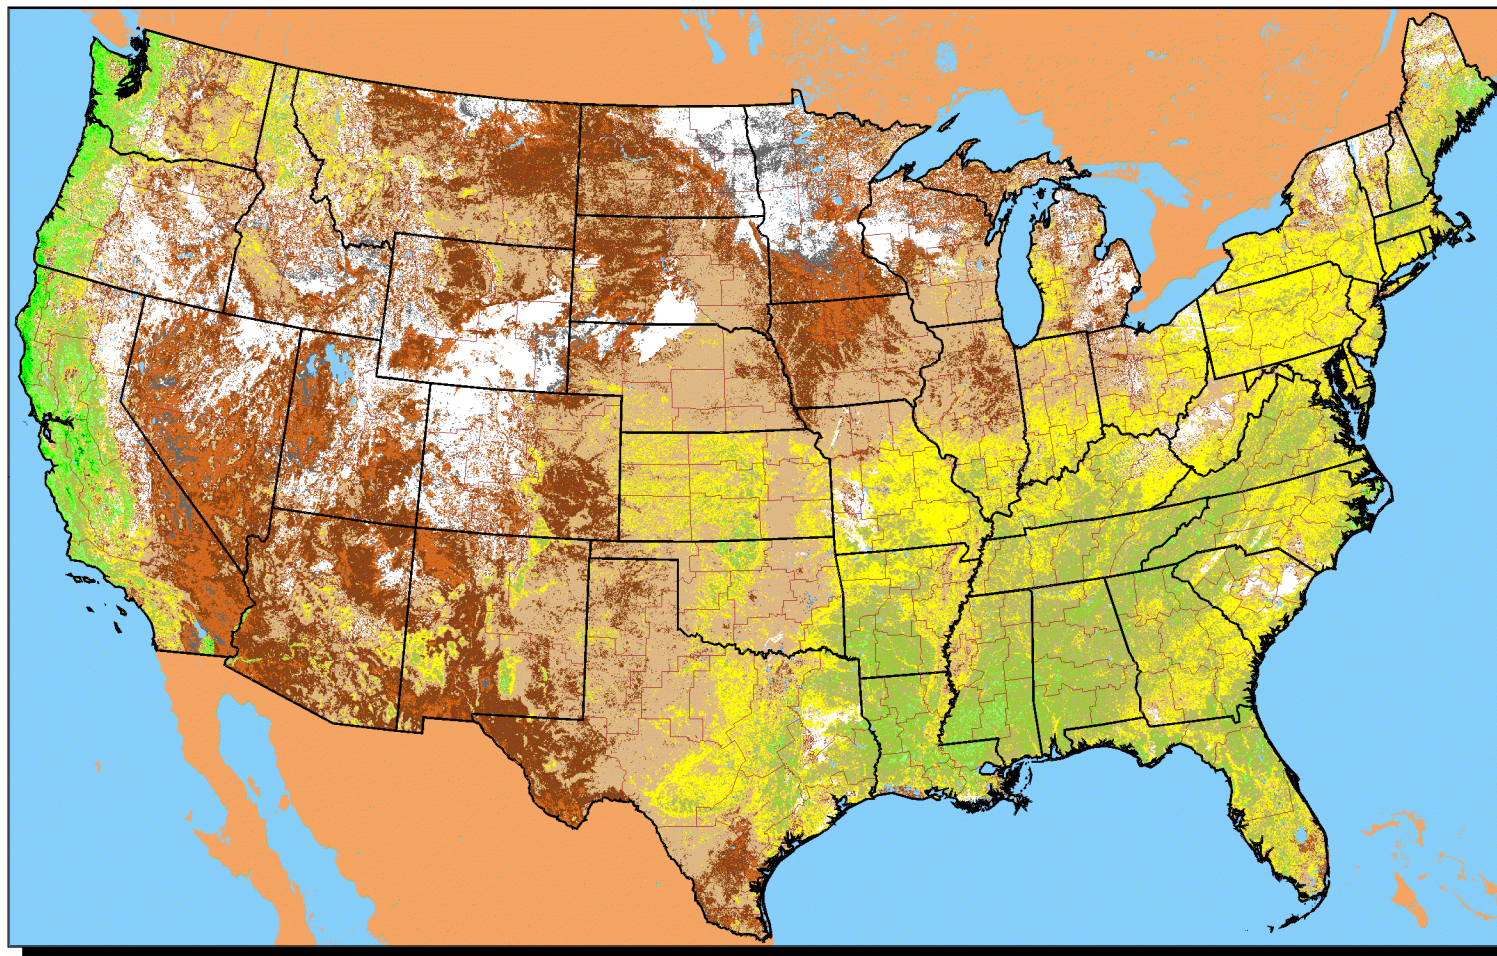

Conterminous U.S. Vegetation Condition - 2006

Period 12 (3/8 - 3/21)

No Water Vapor Correction Applied

Vegetation Index

Agricultural Statistics Districts

1:15,000,000

Original Imagery: NOAA-17 AVHRR
Resolution: 1 Kilometer
Composite Imagery: USGS EROS Data Center
Questions or Comments Call: (703)877-8000

For Additional Images Please See:
<http://www.nass.usda.gov/research>
To Download Raw Images:
<http://www.nass.usda.gov/research/avhrr/scene-ftp/>

0 100 200 300 400 500 Miles