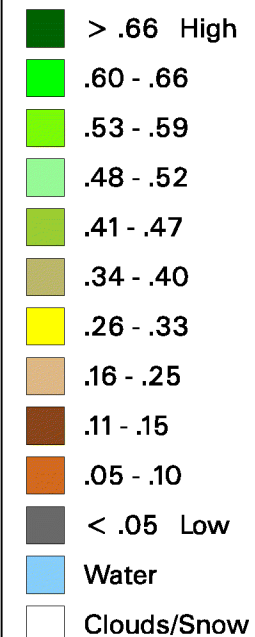

Conterminous U.S. Vegetation Condition - 2006

Period 12 (3/8 - 3/21)

No Water Vapor Correction Applied

Vegetation Index

Agricultural Statistics Districts

1:15,000,000

Original Imagery: NOAA-17 AVHRR
Resolution: 1 Kilometer
Composite Imagery: USGS EROS Data Center
Questions or Comments Call: (703)877-8000

For Additional Images Please See:
<http://www.nass.usda.gov/research>
To Download Raw Images:
<http://www.nass.usda.gov/research/avhrr/scene-ftp/>

0 100 200 300 400 500 Miles