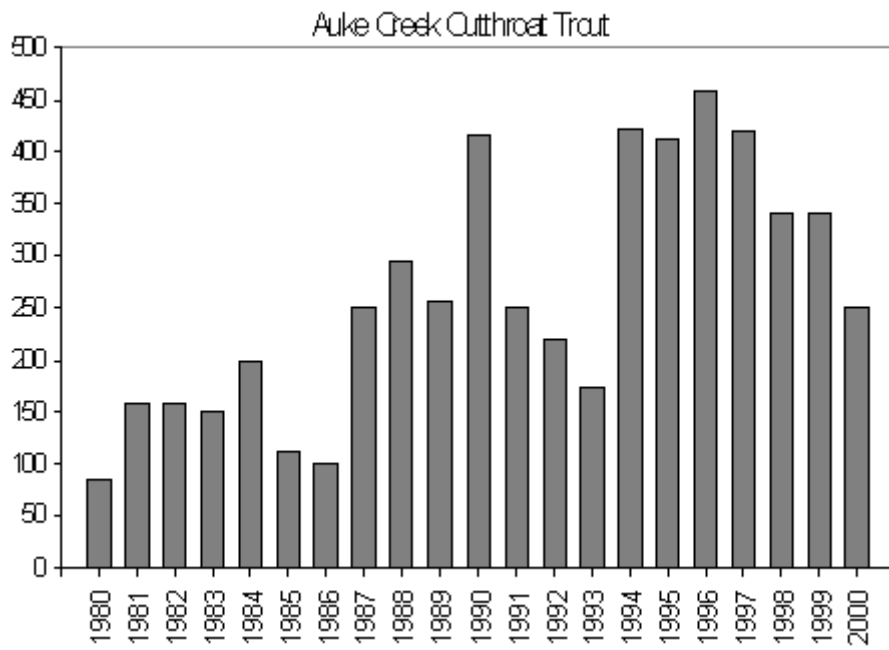

Number of Dolly Varden at Auke Creek, 1970, and 1980-2000.

Number of cutthroat trout at Auke Creek, 1980-2000.