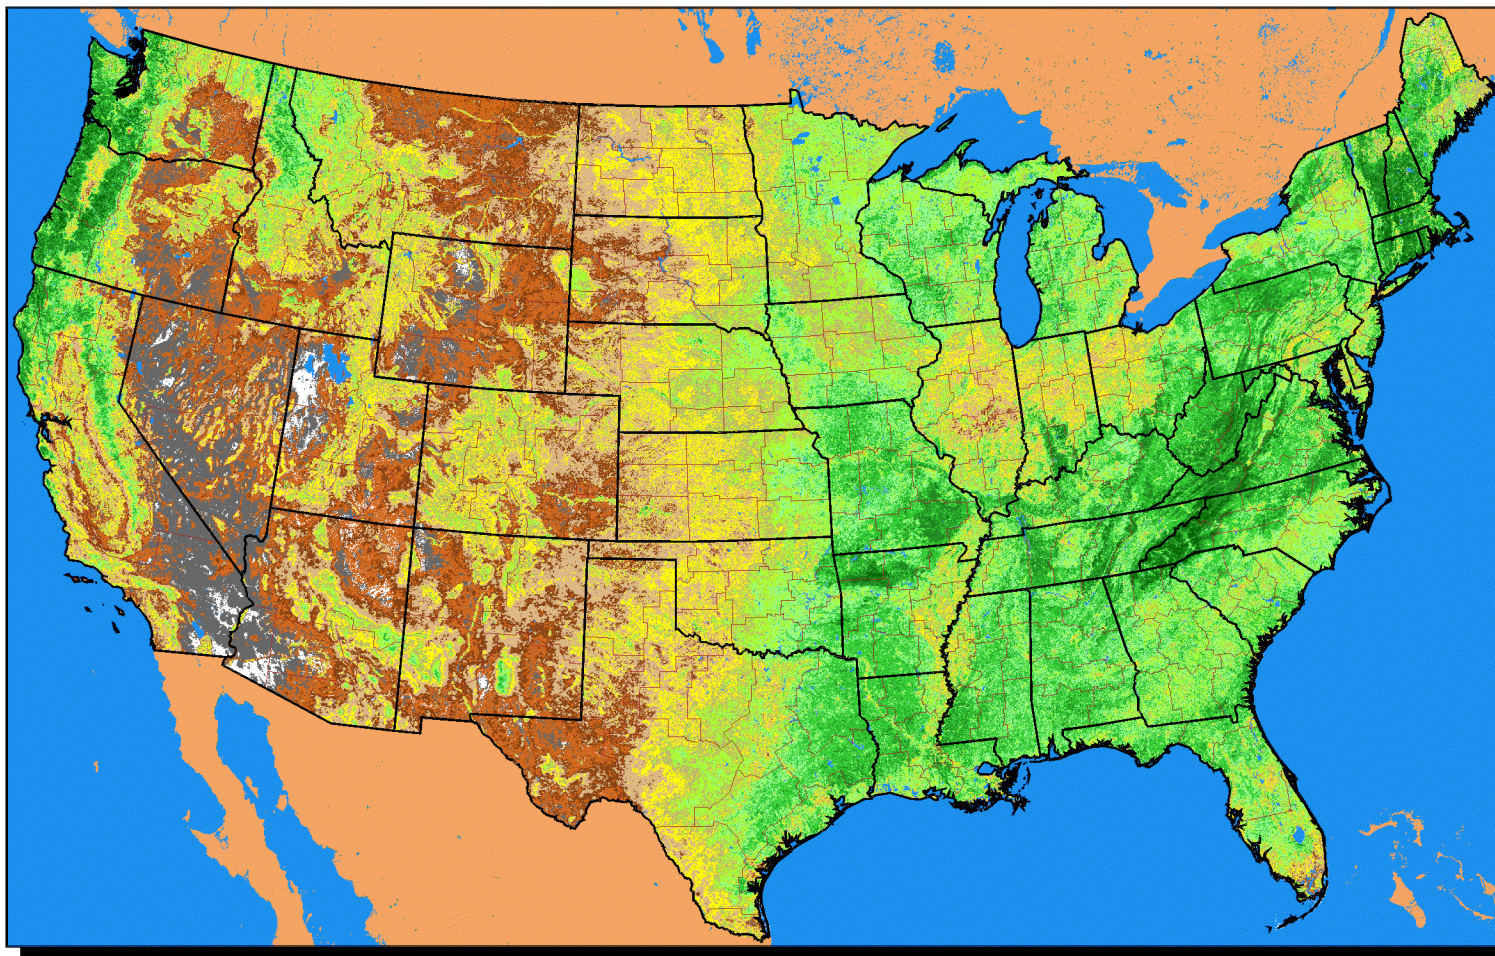

Conterminous U.S. Vegetation Condition - 2001 Period 40 (9/21 - 10/4)

No Water Vapor
Correction Applied

Vegetation Index

Agricultural Statistics Districts

1:15,000,000

Original Imagery: NOAA-16 AVHRR
Resolution: 1 Kilometer
Composite Imagery: USGS EROS Data Center
Questions or Comments Call (703)235-5218

For Additional Images Please See:
<http://www.nass.usda.gov/research>