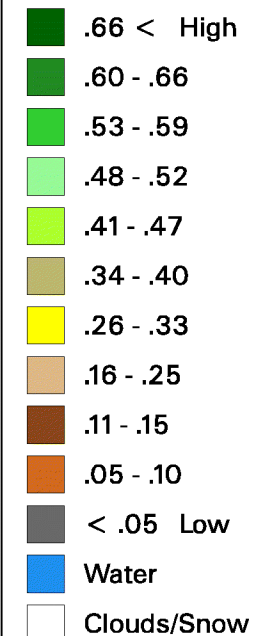

# Conterminous U.S. Vegetation Condition - 2001 Period 40 (9/21 - 10/4)

No Water Vapor  
Correction Applied

## Vegetation Index

Agricultural Statistics Districts

1:15,000,000

Original Imagery: NOAA-16 AVHRR  
Resolution: 1 Kilometer  
Composite Imagery: USGS EROS Data Center  
Questions or Comments Call (703)235-5218