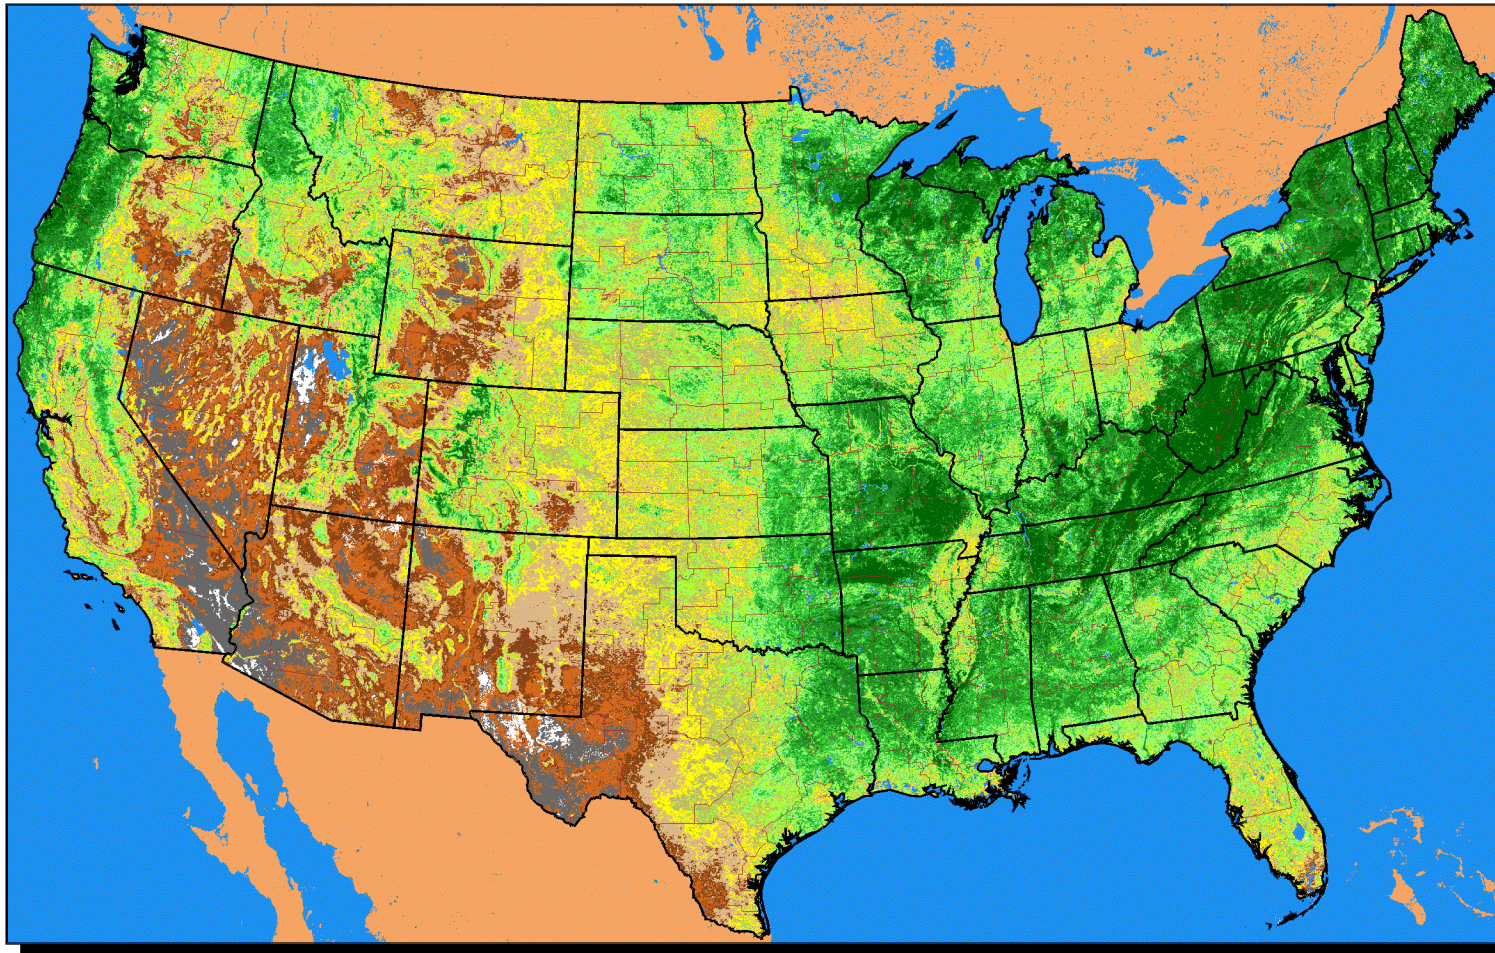

Conterminous U.S. Vegetation Condition - 2001 Period 26 (6/15 - 6/28)

No Water Vapor
Correction Applied

Vegetation Index

Agricultural Statistics Districts

1:15,000,000

Original Imagery: NOAA-16 AVHRR
Resolution: 1 Kilometer
Composite Imagery: USGS EROS Data Center
Questions or Comments Call (703)235-5218

For Additional Images Please See:
<http://www.nass.usda.gov/research>