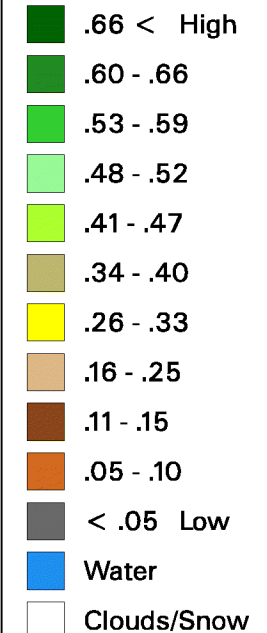

# Conterminous U.S. Vegetation Condition - 2001 Period 26 (6/15 - 6/28)

No Water Vapor  
Correction Applied

## Vegetation Index

Agricultural Statistics Districts

1:15,000,000

Original Imagery: NOAA-16 AVHRR  
Resolution: 1 Kilometer  
Composite Imagery: USGS EROS Data Center  
Questions or Comments Call (703)235-5218