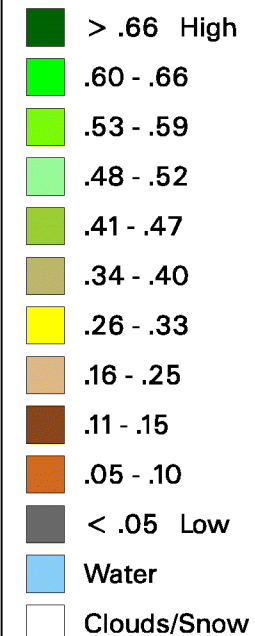

Conterminous U.S. Vegetation Condition - 2007

Period 36 (8/21 - 9/3)

No Water Vapor
Correction Applied

Vegetation Index

Agricultural Statistics Districts

1:15,000,000

Original Imagery: NOAA-17 AVHRR
Resolution: 1 Kilometer
Composite Imagery: USGS EROS Data Center
Questions email: hq_rdd_glb@nass.usda.gov

For Additional Images Please See:
<http://www.nass.usda.gov/research>
To Download Raw Images:
<http://www.nass.usda.gov/research/avhrr/scene-ftp/>

0 100 200 300 400 500 Miles