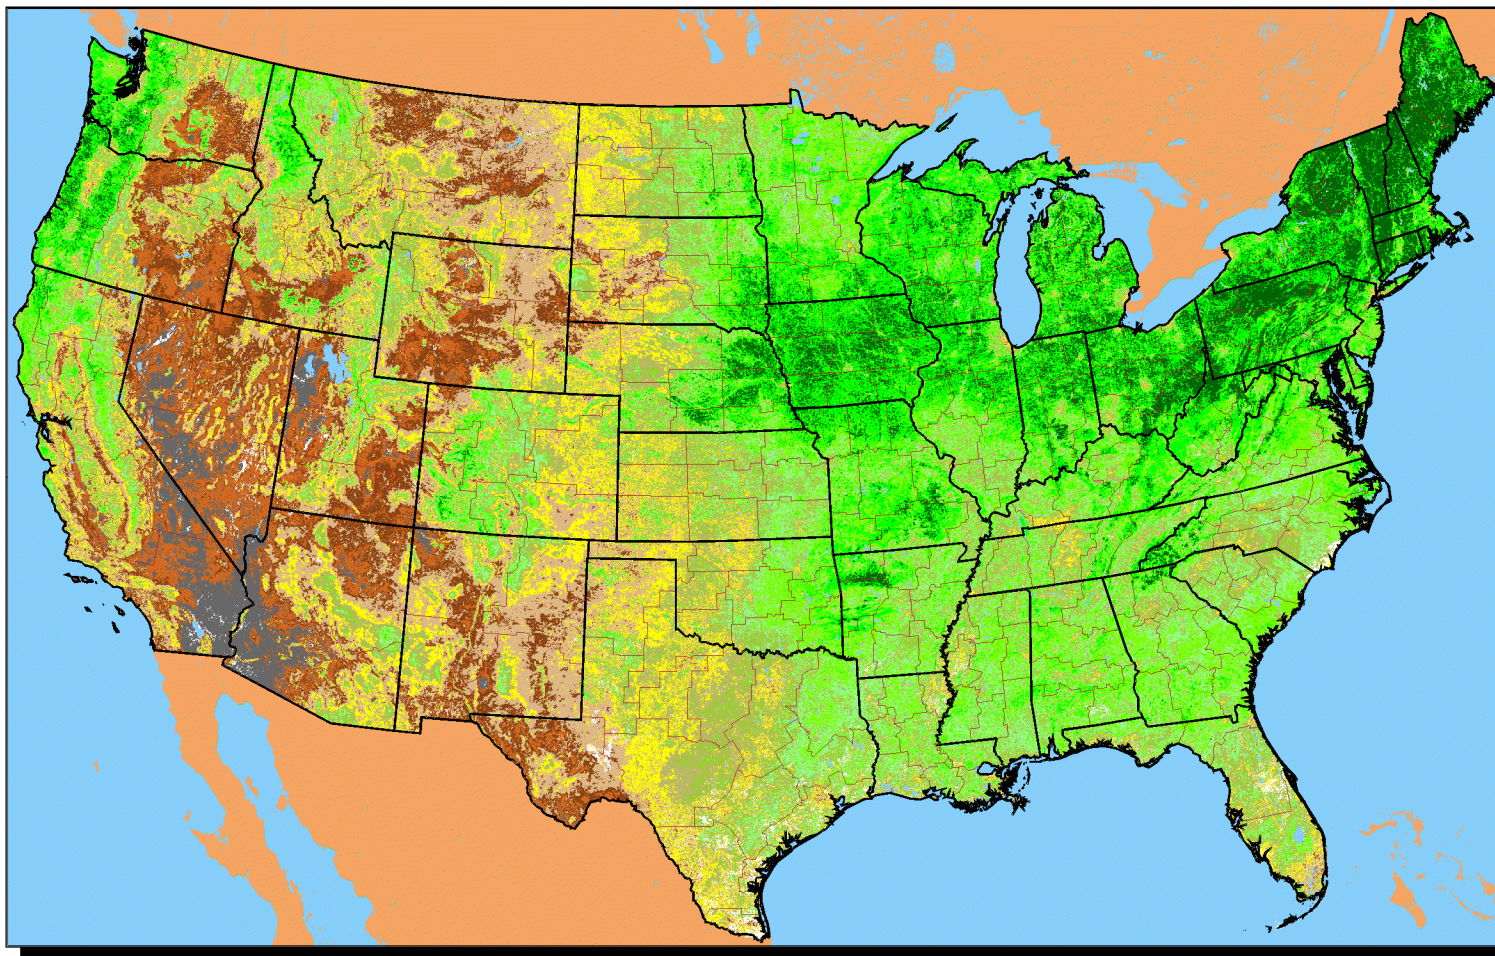

Conterminous U.S. Vegetation Condition - 2007

Period 36 (8/21 - 9/3)

No Water Vapor
Correction Applied

Vegetation Index

Agricultural Statistics Districts

1:15,000,000

Original Imagery: NOAA-17 AVHRR
Resolution: 1 Kilometer
Composite Imagery: USGS EROS Data Center
Questions email: hq_rdd_glb@nass.usda.gov

For Additional Images Please See:
<http://www.nass.usda.gov/research>
To Download Raw Images:
<http://www.nass.usda.gov/research/avhrr/scene-ftp/>

0 100 200 300 400 500 Miles