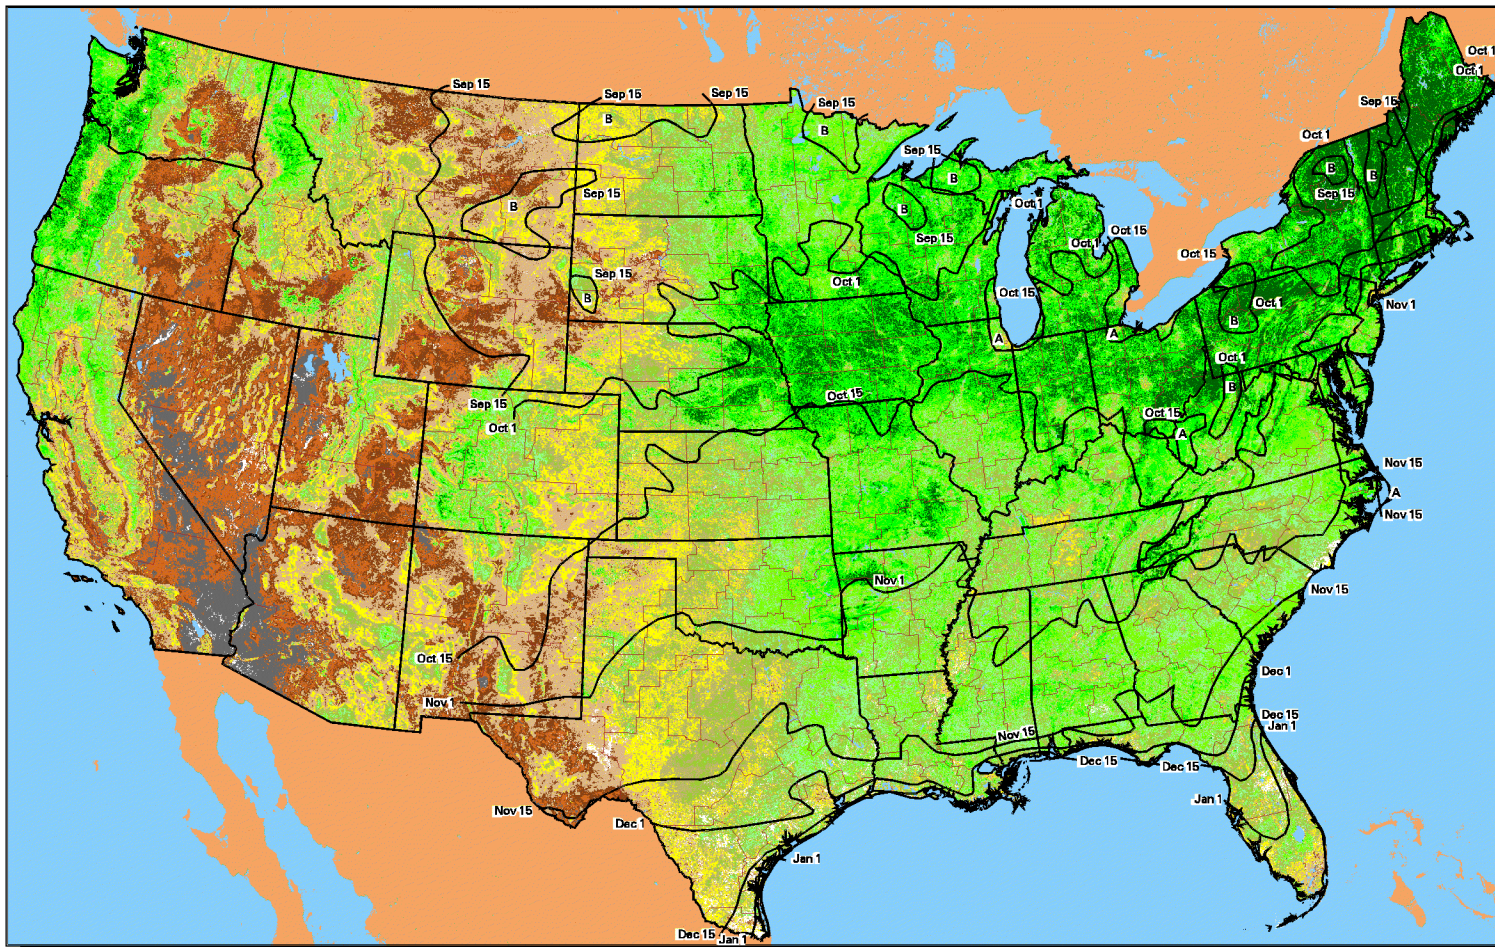

Conterminous U.S. Vegetation Condition - 2007

Average Dates of First Fall Freeze (32°F)

Period 36 (8/21 - 9/3)

No Water Vapor Correction Applied

Vegetation Index

Agricultural Statistics Districts
Frost Isotherms

1:15,000,000

Original Imagery: NOAA-17 AVHRR
Resolution: 1 Kilometer
Composite Imagery: USGS EROS Data Center
Questions email: hq_rdd_glb@nass.usda.gov

For Additional Images Please See:
<http://www.nass.usda.gov/research>
To Download Raw Images:
<http://www.nass.usda.gov/research/avhrr/scene-ftp/>

A = Freeze Occurs After Specified Dates
B = Freeze Occurs Before Specified Dates

Co-operative Station Data 1951-1980
Data Source: National Climatic Data Center
Weather Analysis By Joint Agricultural Weather Facility (NOAA/USDA)