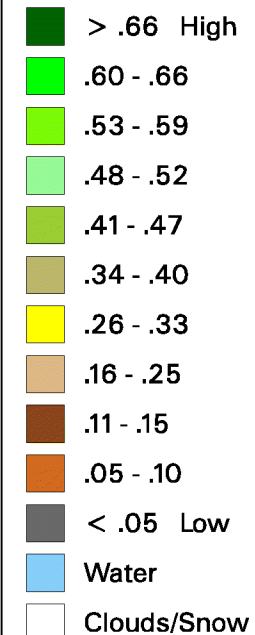

Conterminous U.S. Vegetation Condition - 2007

Average Dates of First Fall Freeze (32°F)

Period 36 (8/21 - 9/3)

No Water Vapor Correction Applied

Vegetation Index

Agricultural Statistics Districts
Frost Isotherms

1:15,000,000

Original Imagery: NOAA-17 AVHRR
Resolution: 1 Kilometer
Composite Imagery: USGS EROS Data Center
Questions email: hq_rdd_glb@nass.usda.gov

For Additional Images Please See:
<http://www.nass.usda.gov/research>
To Download Raw Images:
<http://www.nass.usda.gov/research/avhrr/scene-ftp/>

A = Freeze Occurs After Specified Dates
B = Freeze Occurs Before Specified Dates

Co-operative Station Data 1951-1980
Data Source: National Climatic Data Center
Weather Analysis By Joint Agricultural Weather Facility (NOAA/USDA)