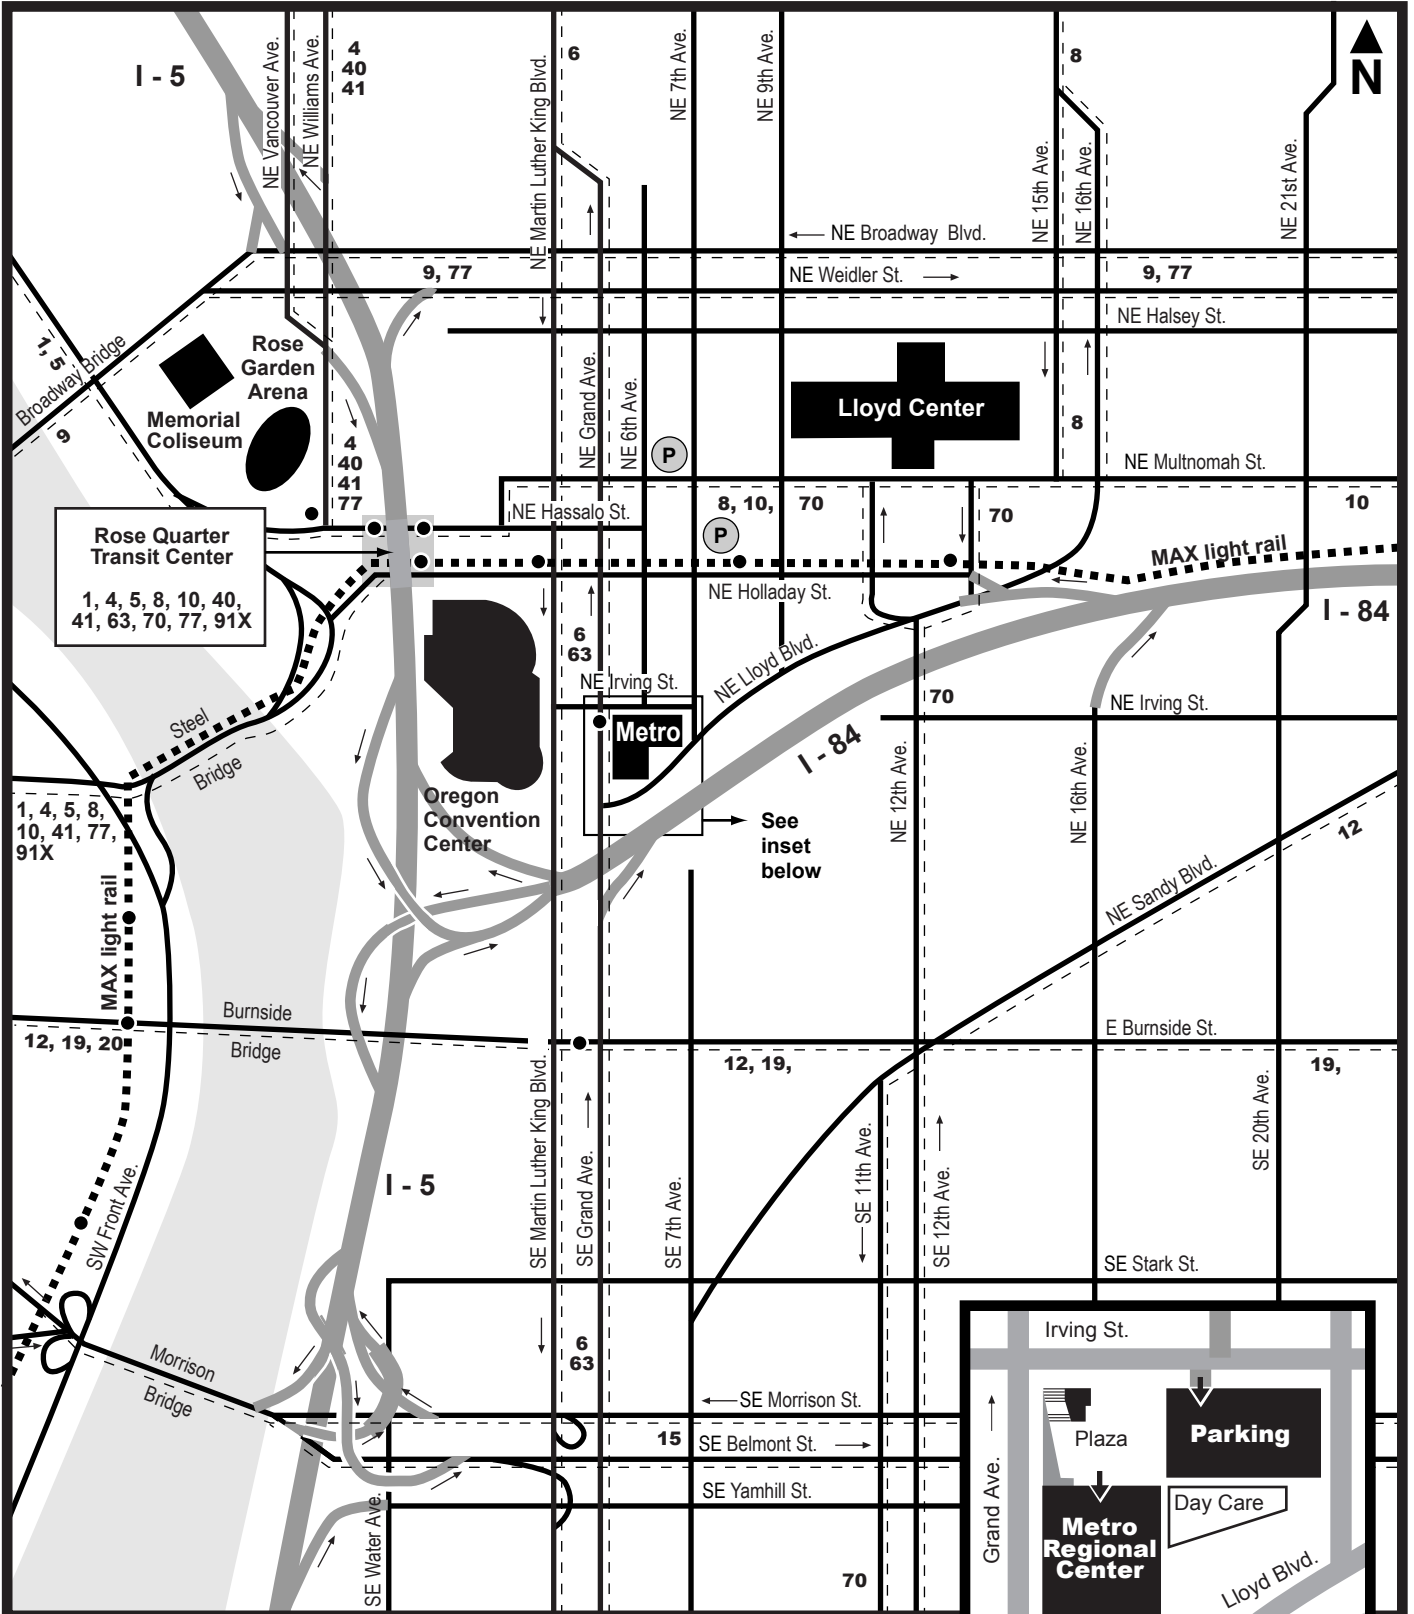

How to get to Metro Regional Center

600 NE Grand Ave. • 797-1700

Legend

- - - - = bus route
- 00 = bus number
- = street
- (P) = public parking
- (thick) = freeway
- = max
- = bus/max

Enter Metro visitor parking from Irving Street (time limit 4 hours per visit). Enter Metro Regional Center from the plaza.