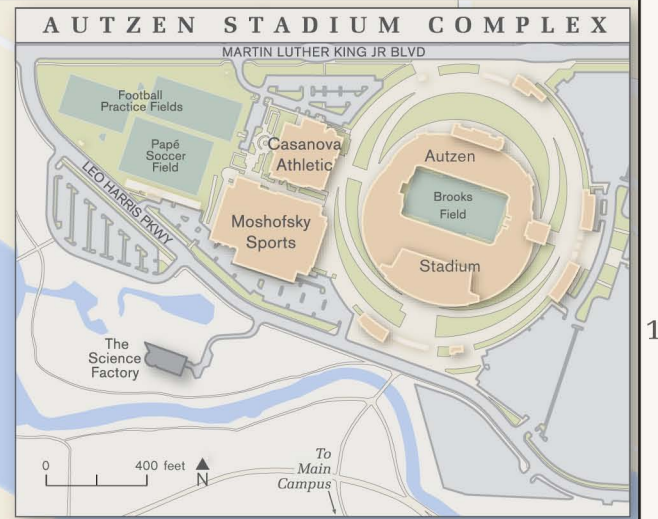

# Parking and Transportation

## UNIVERSITY OF OREGON

### EUGENE

- Faculty, Staff Parking
- Student, Faculty, Staff Parking
- Motorcycle and Moped Parking
- Metered Parking
- 27** Parking Lot Identification
- V** Visitor Parking
- LTD Bus Stop
- Breeze Bus Stop

© 2005 University of Oregon  
 InfoGraphics Lab, Department of Geography