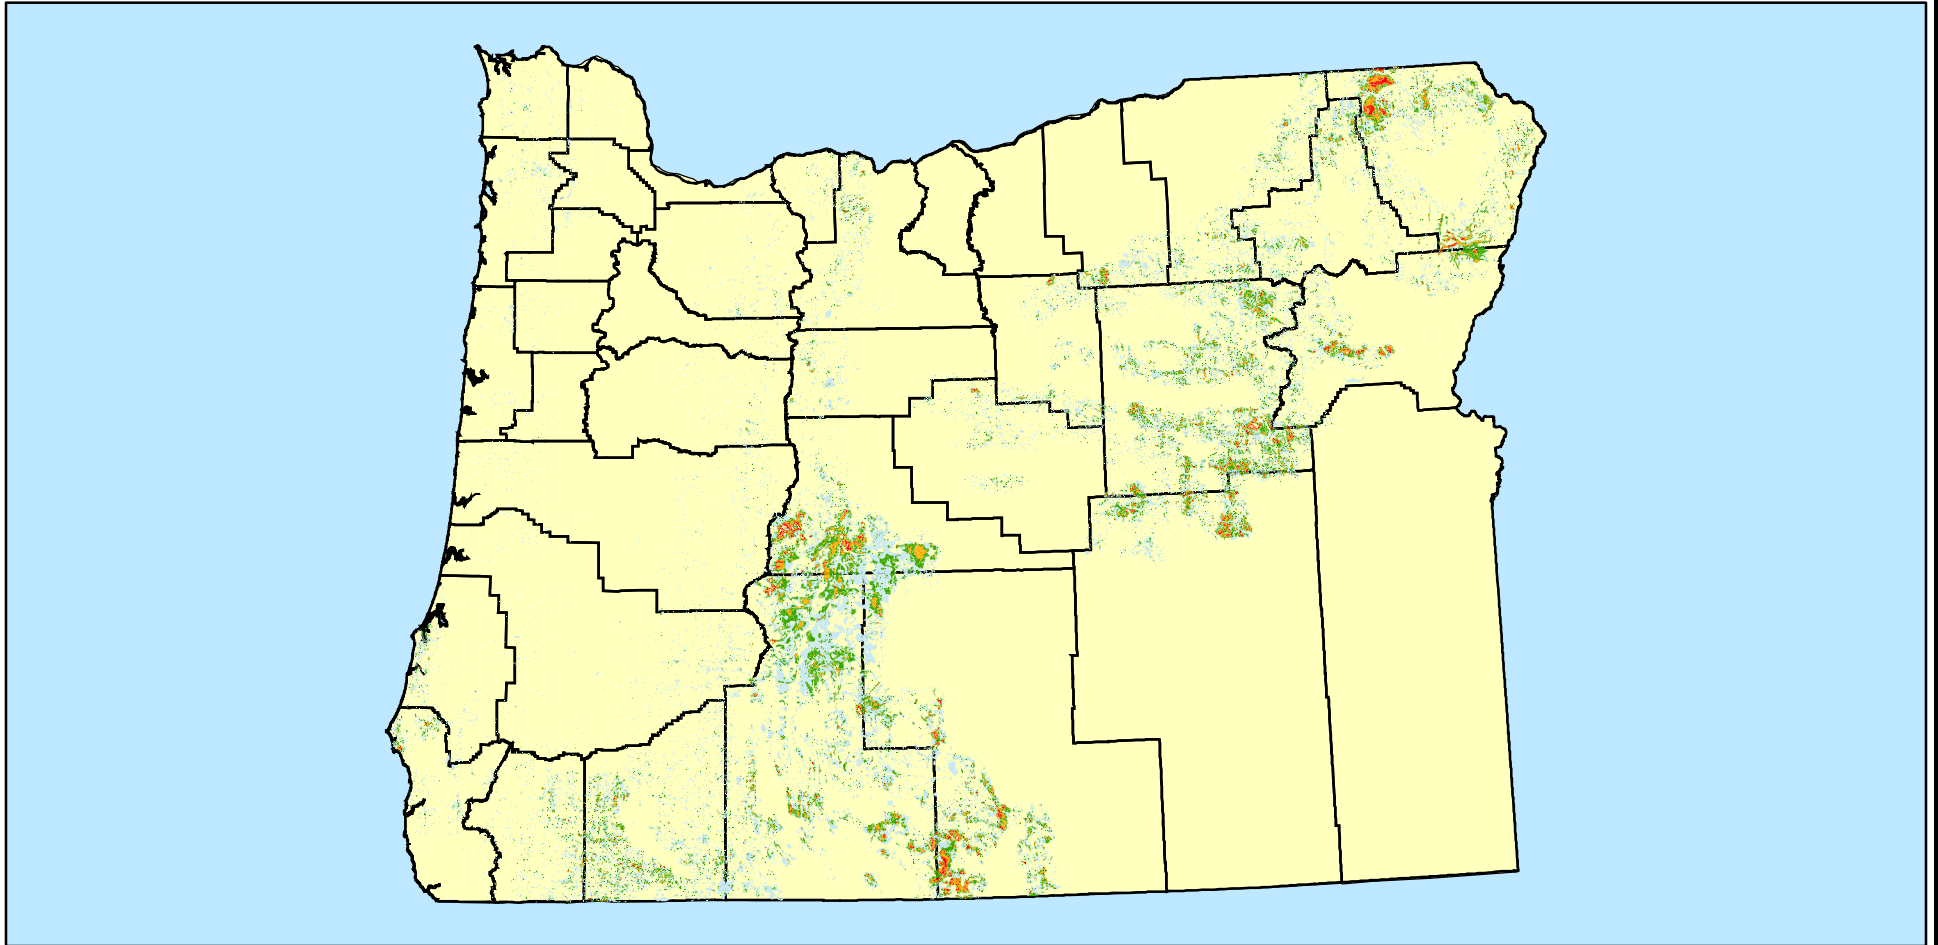

# Mortality in Oregon

1988-1993

## Legend

-  1 year of mortality 1988-1993
-  2 years of Mortality 1988-1993
-  3 years of mortality 1988-1993
-  4 years of mortality 1988-1993
-  Oregon Counties