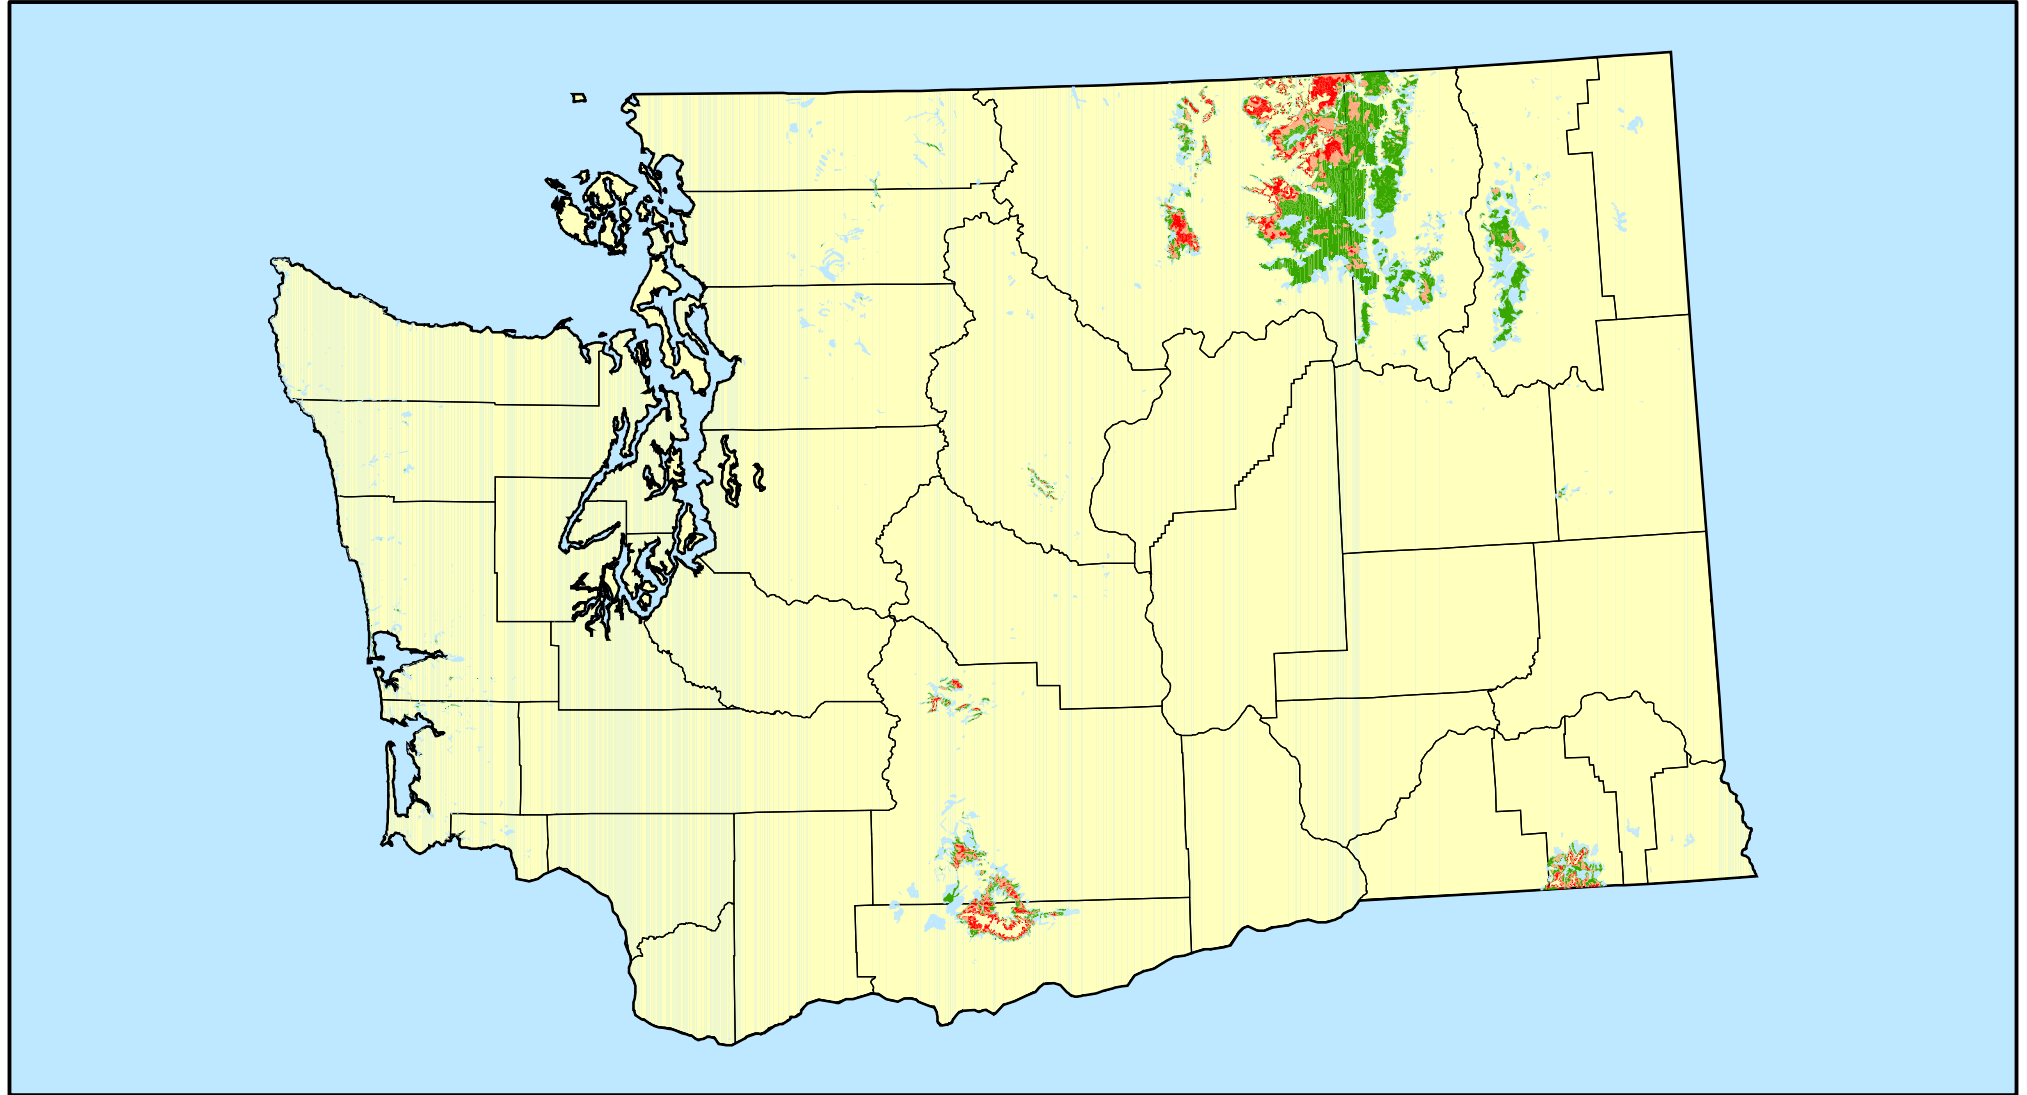

Defoliation in Washington

1988-1993

Legend

-  4 years of defoliation 1988-1993
-  3 years of defoliation 1988-1993
-  2 years of defoliation 1988-1993
-  1 year of defoliation 1988-1993
-  wacnty polygon