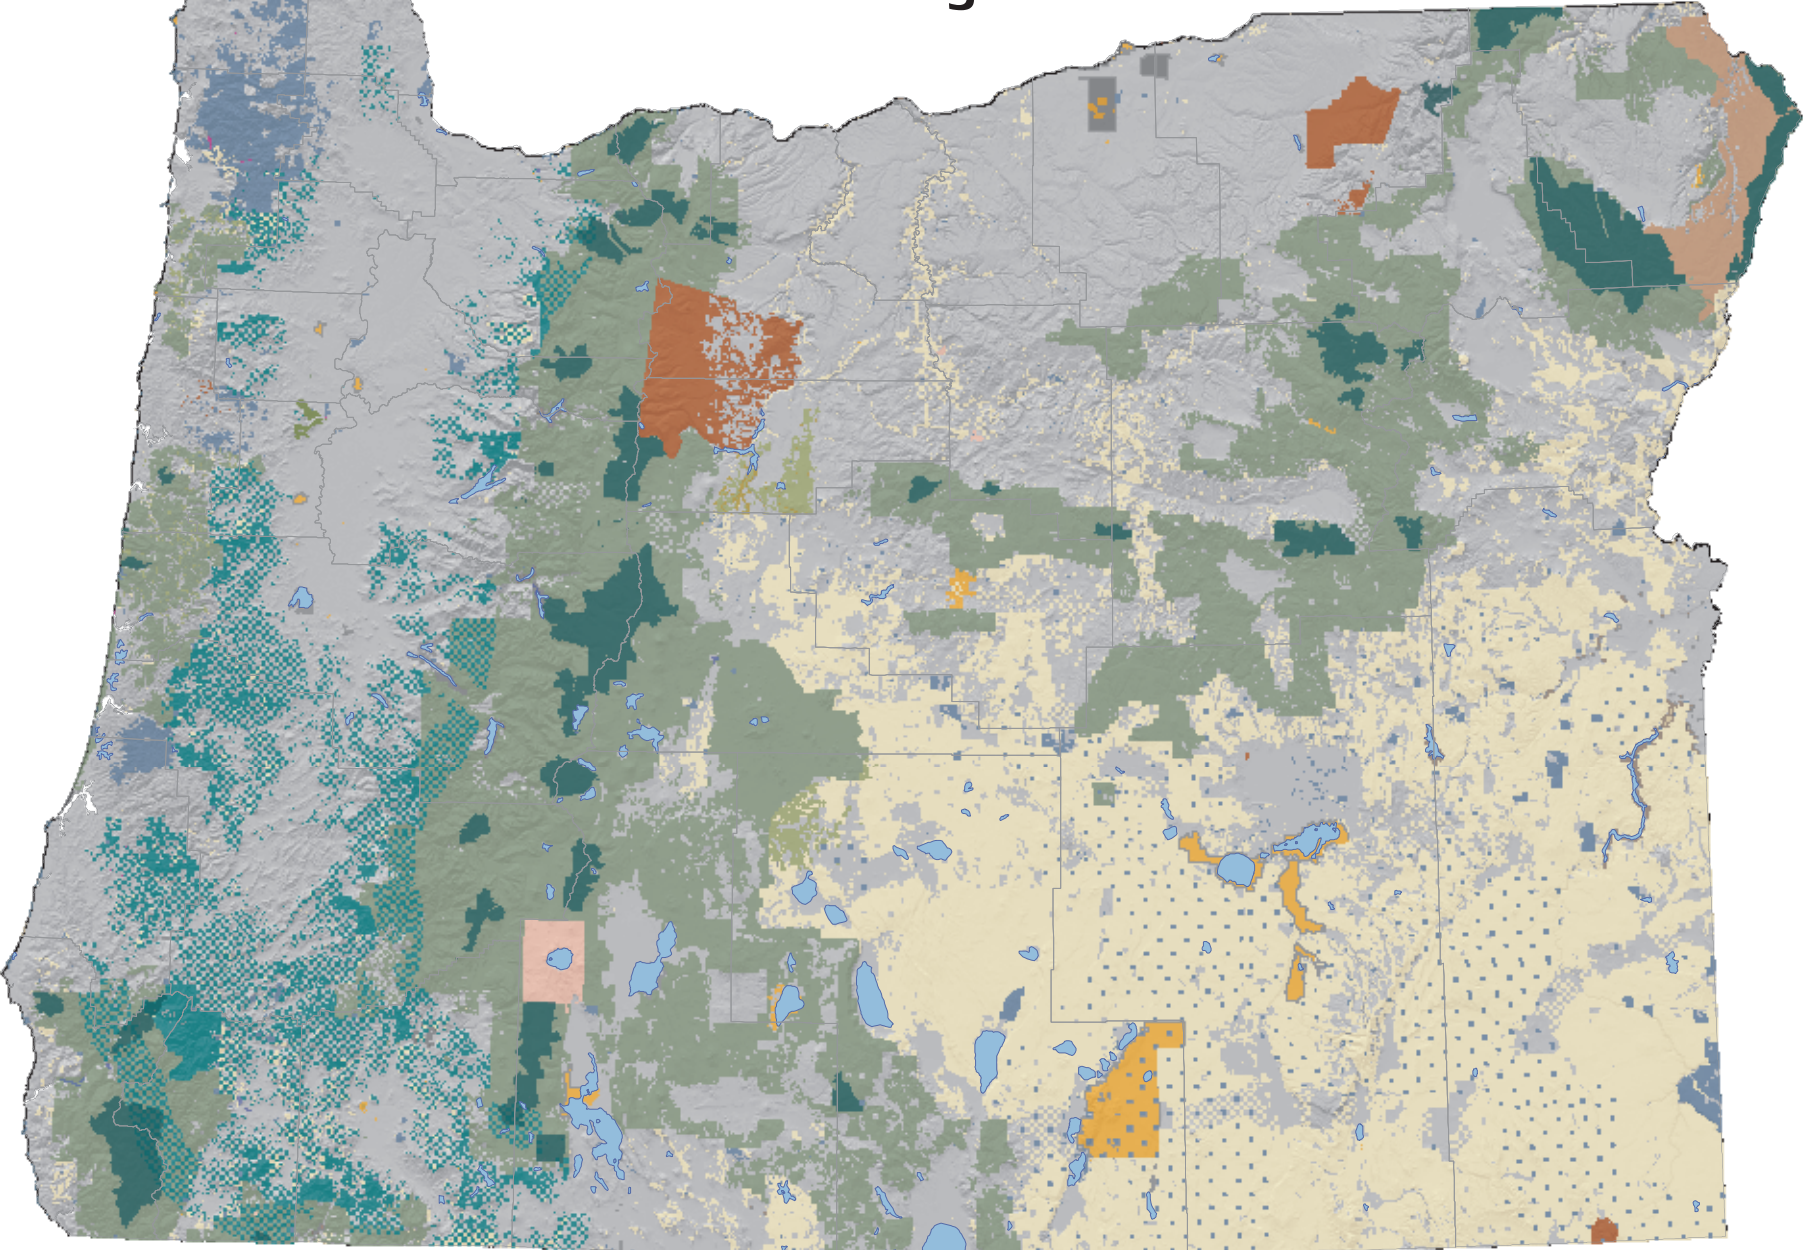

Land Management

Graphic representation of data available online at the Oregon Geospatial Data Clearinghouse: gis.oregon.gov