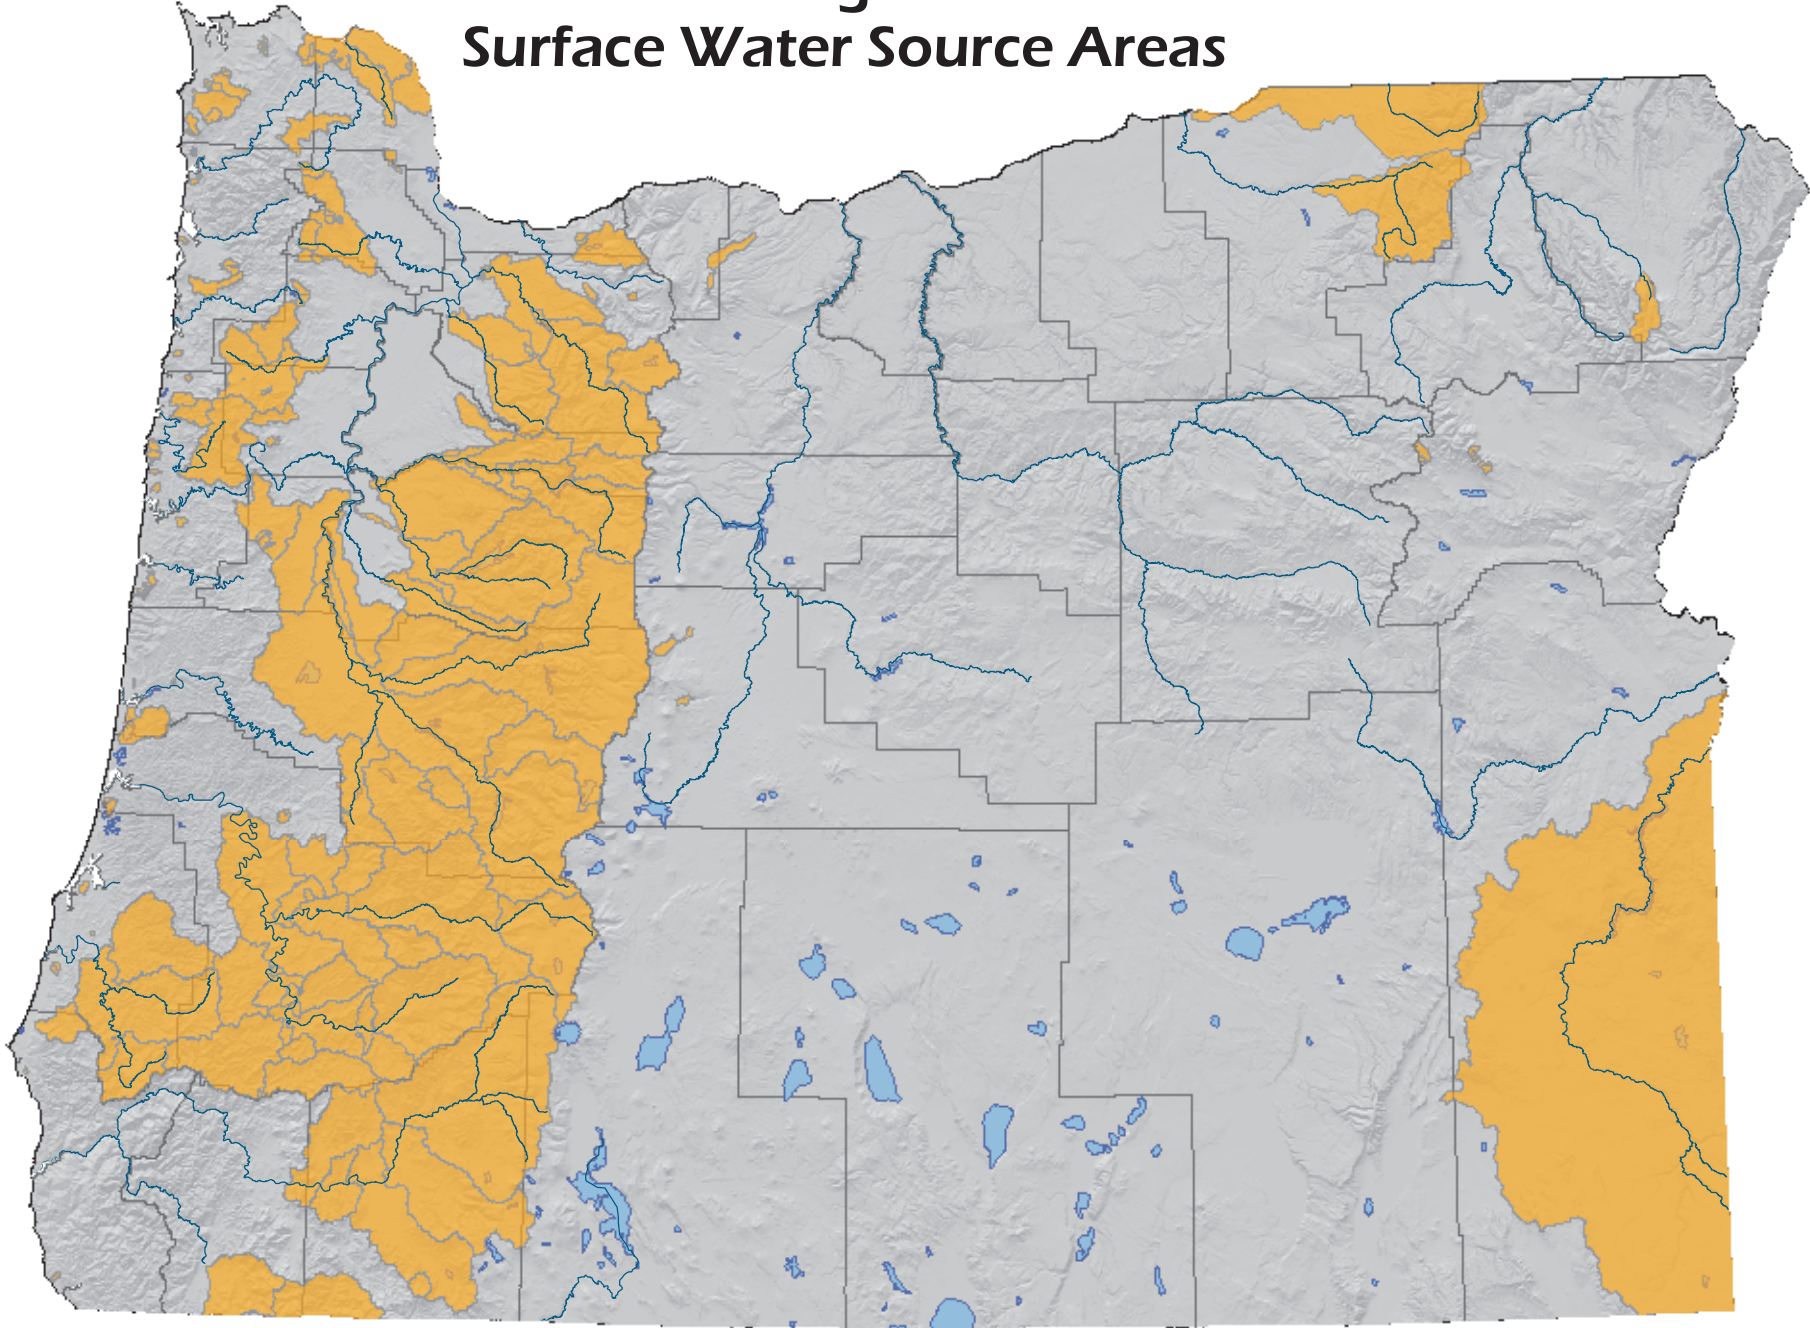

# Drinking Water Surface Water Source Areas

Graphic representation of data available online at the Oregon Geospatial Data Clearinghouse: [gis.oregon.gov](http://gis.oregon.gov)