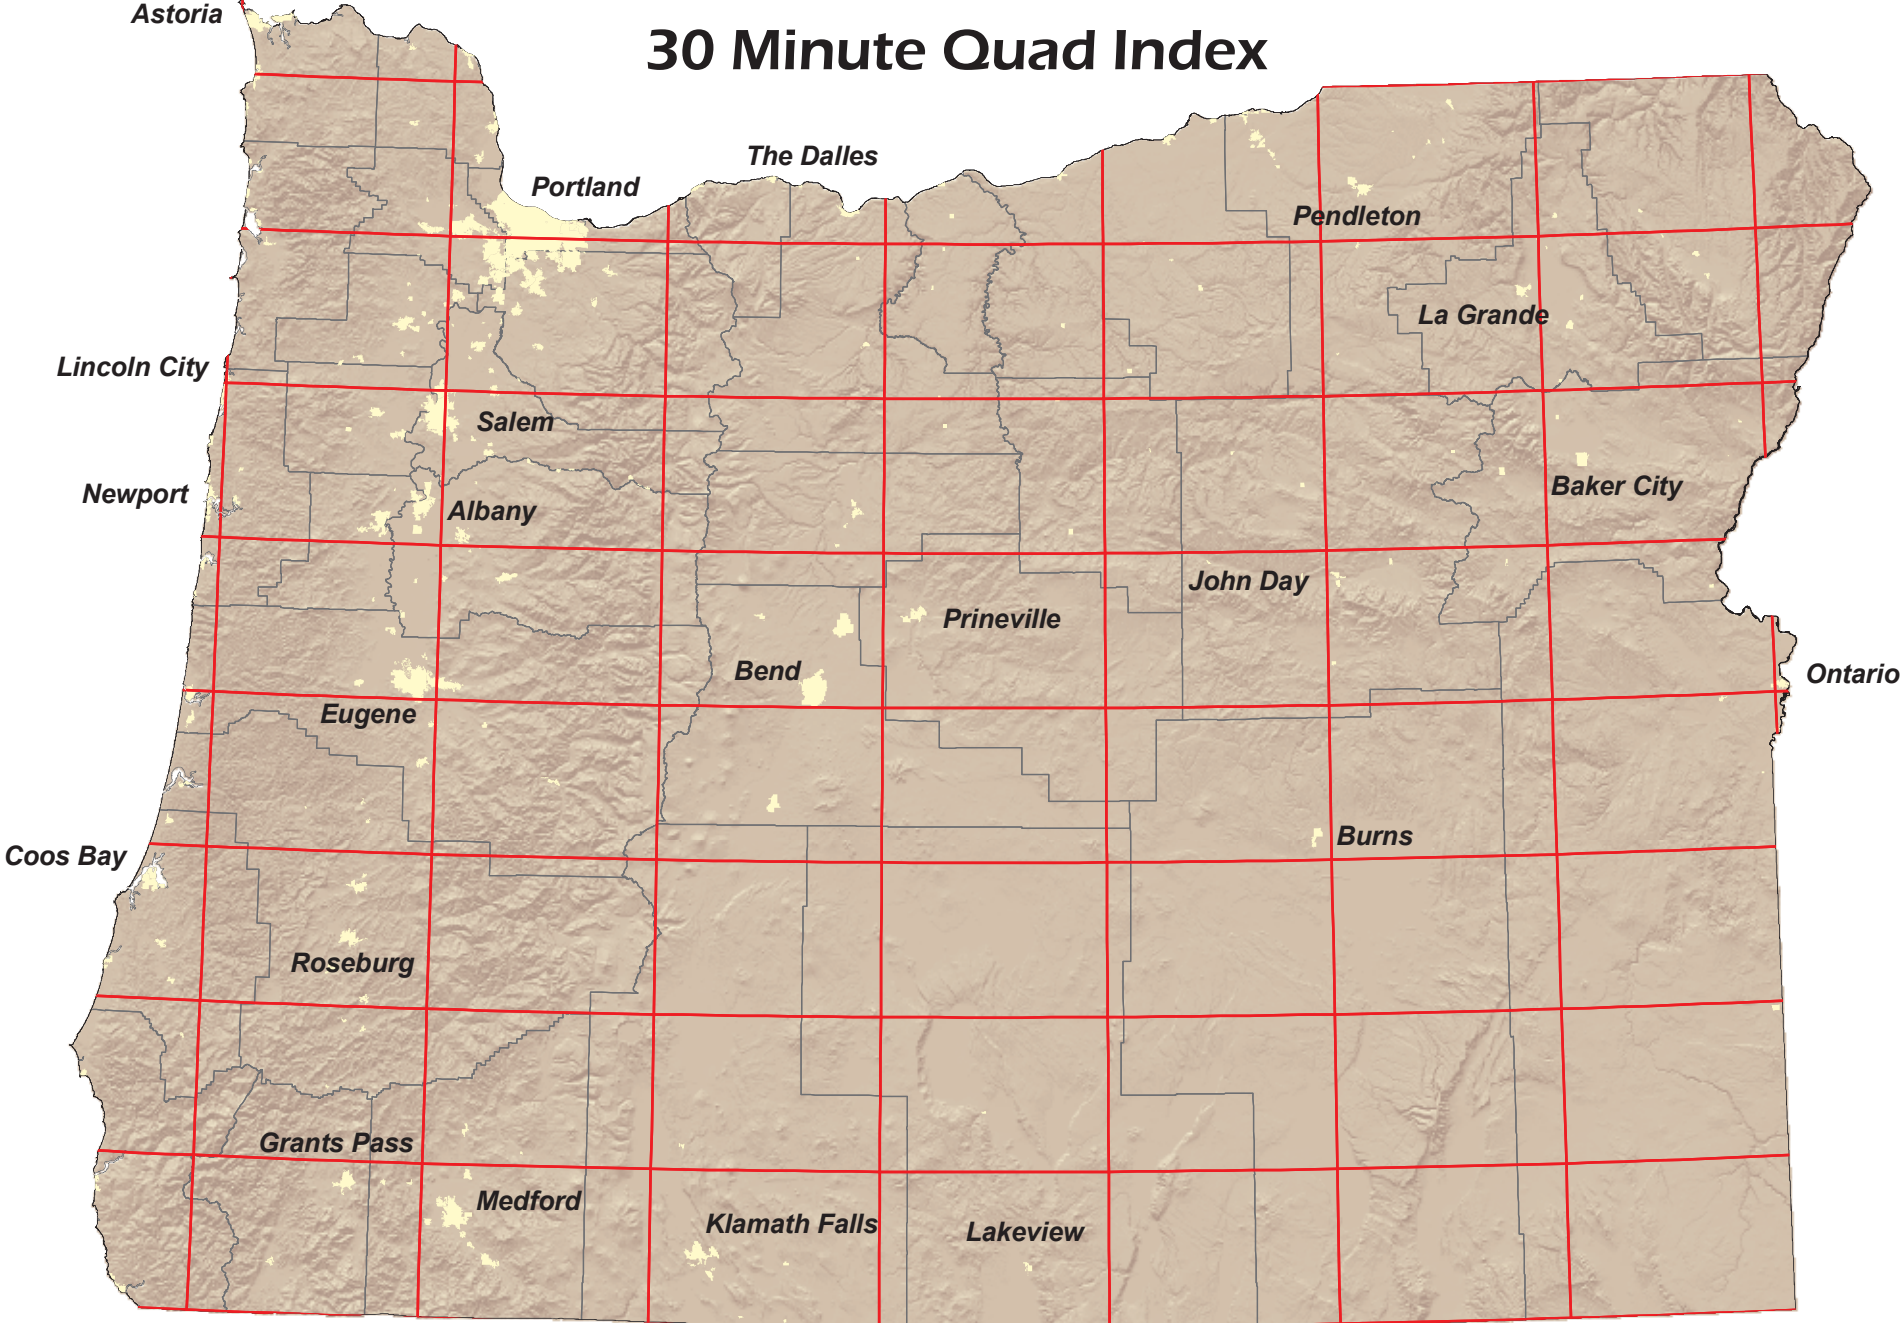

30 Minute Quad Index

Graphic representation of data available online at the Oregon Geospatial Data Clearinghouse: gis.oregon.gov