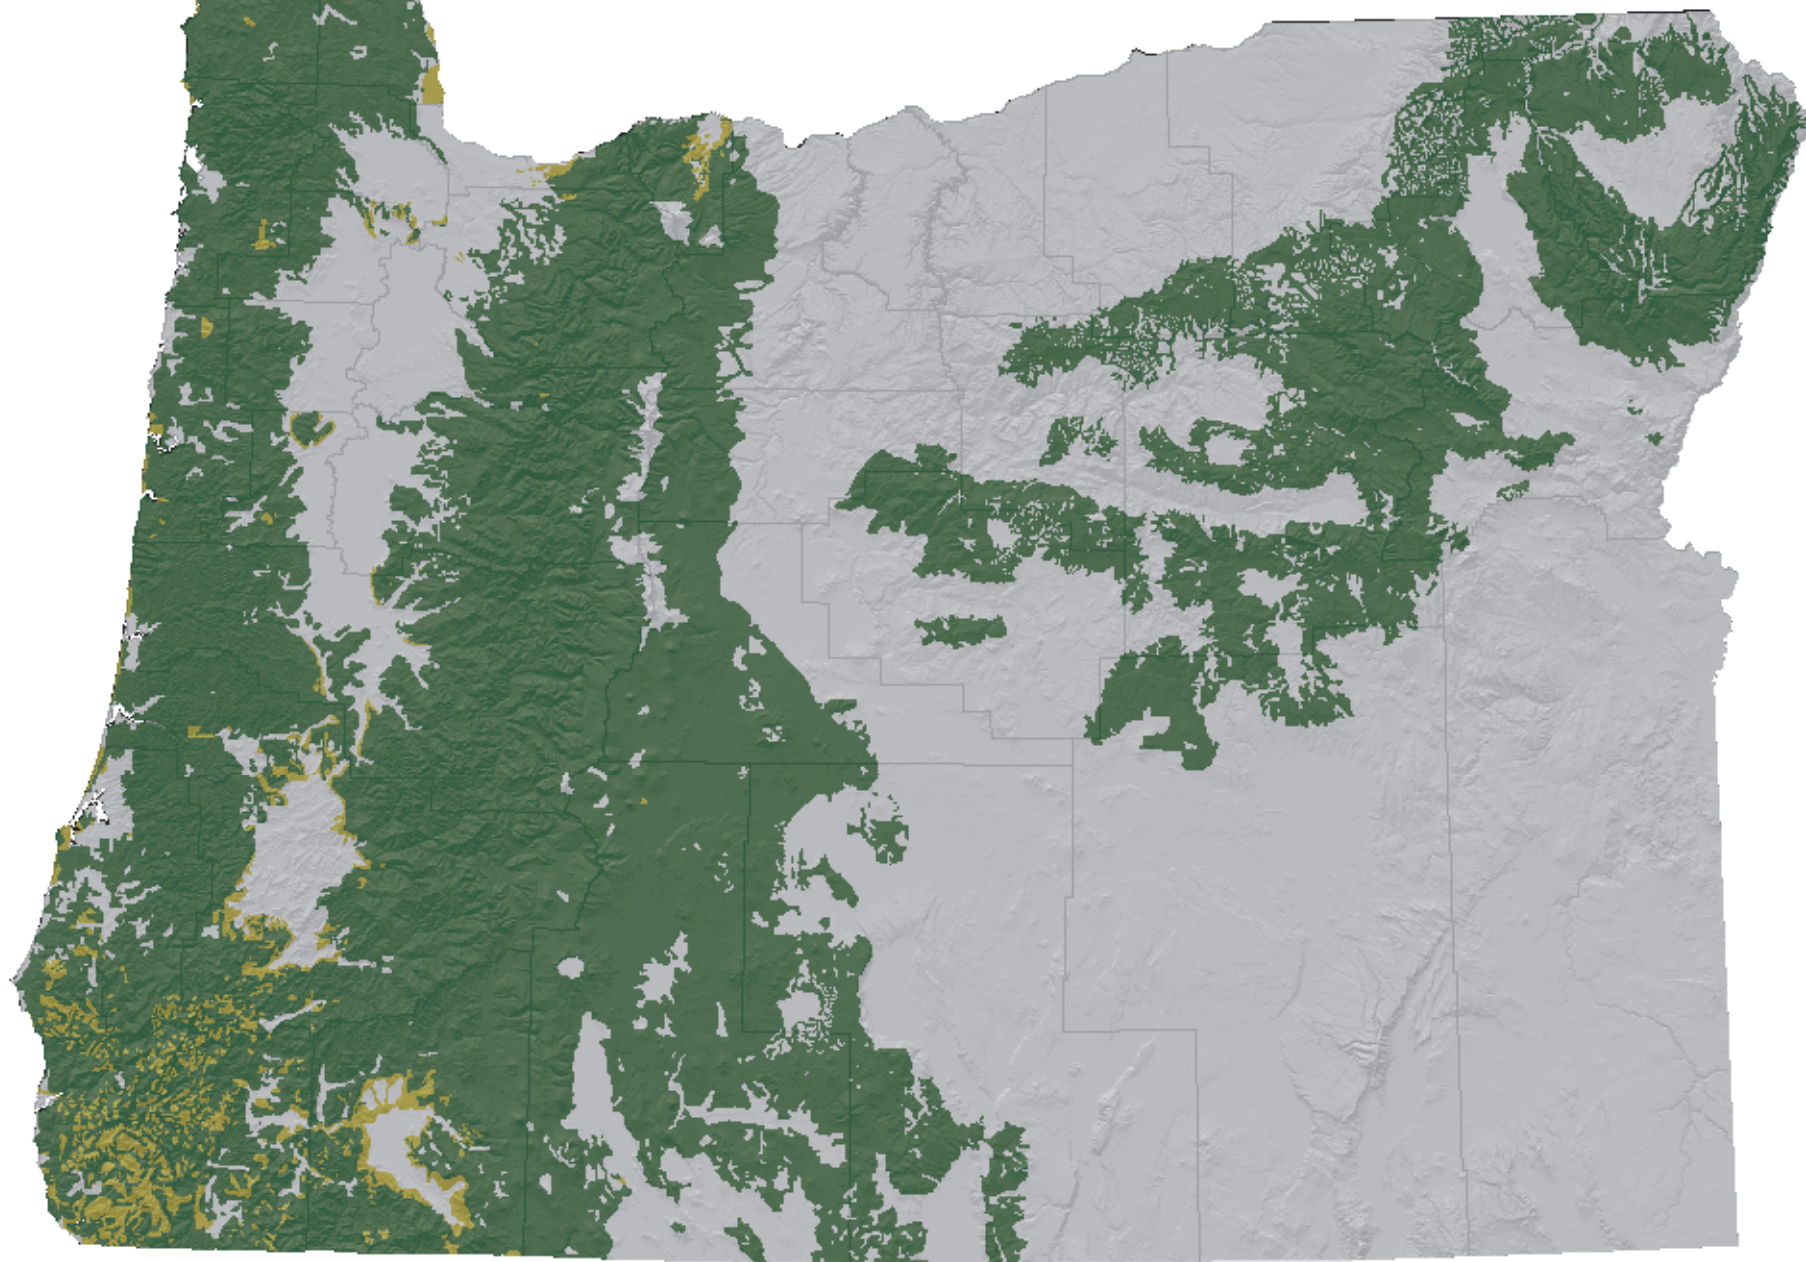

OREGON HISTORIC TIMBER - 1914

Graphic representation of data available online at the Oregon Geospatial Data Clearinghouse: gis.oregon.gov