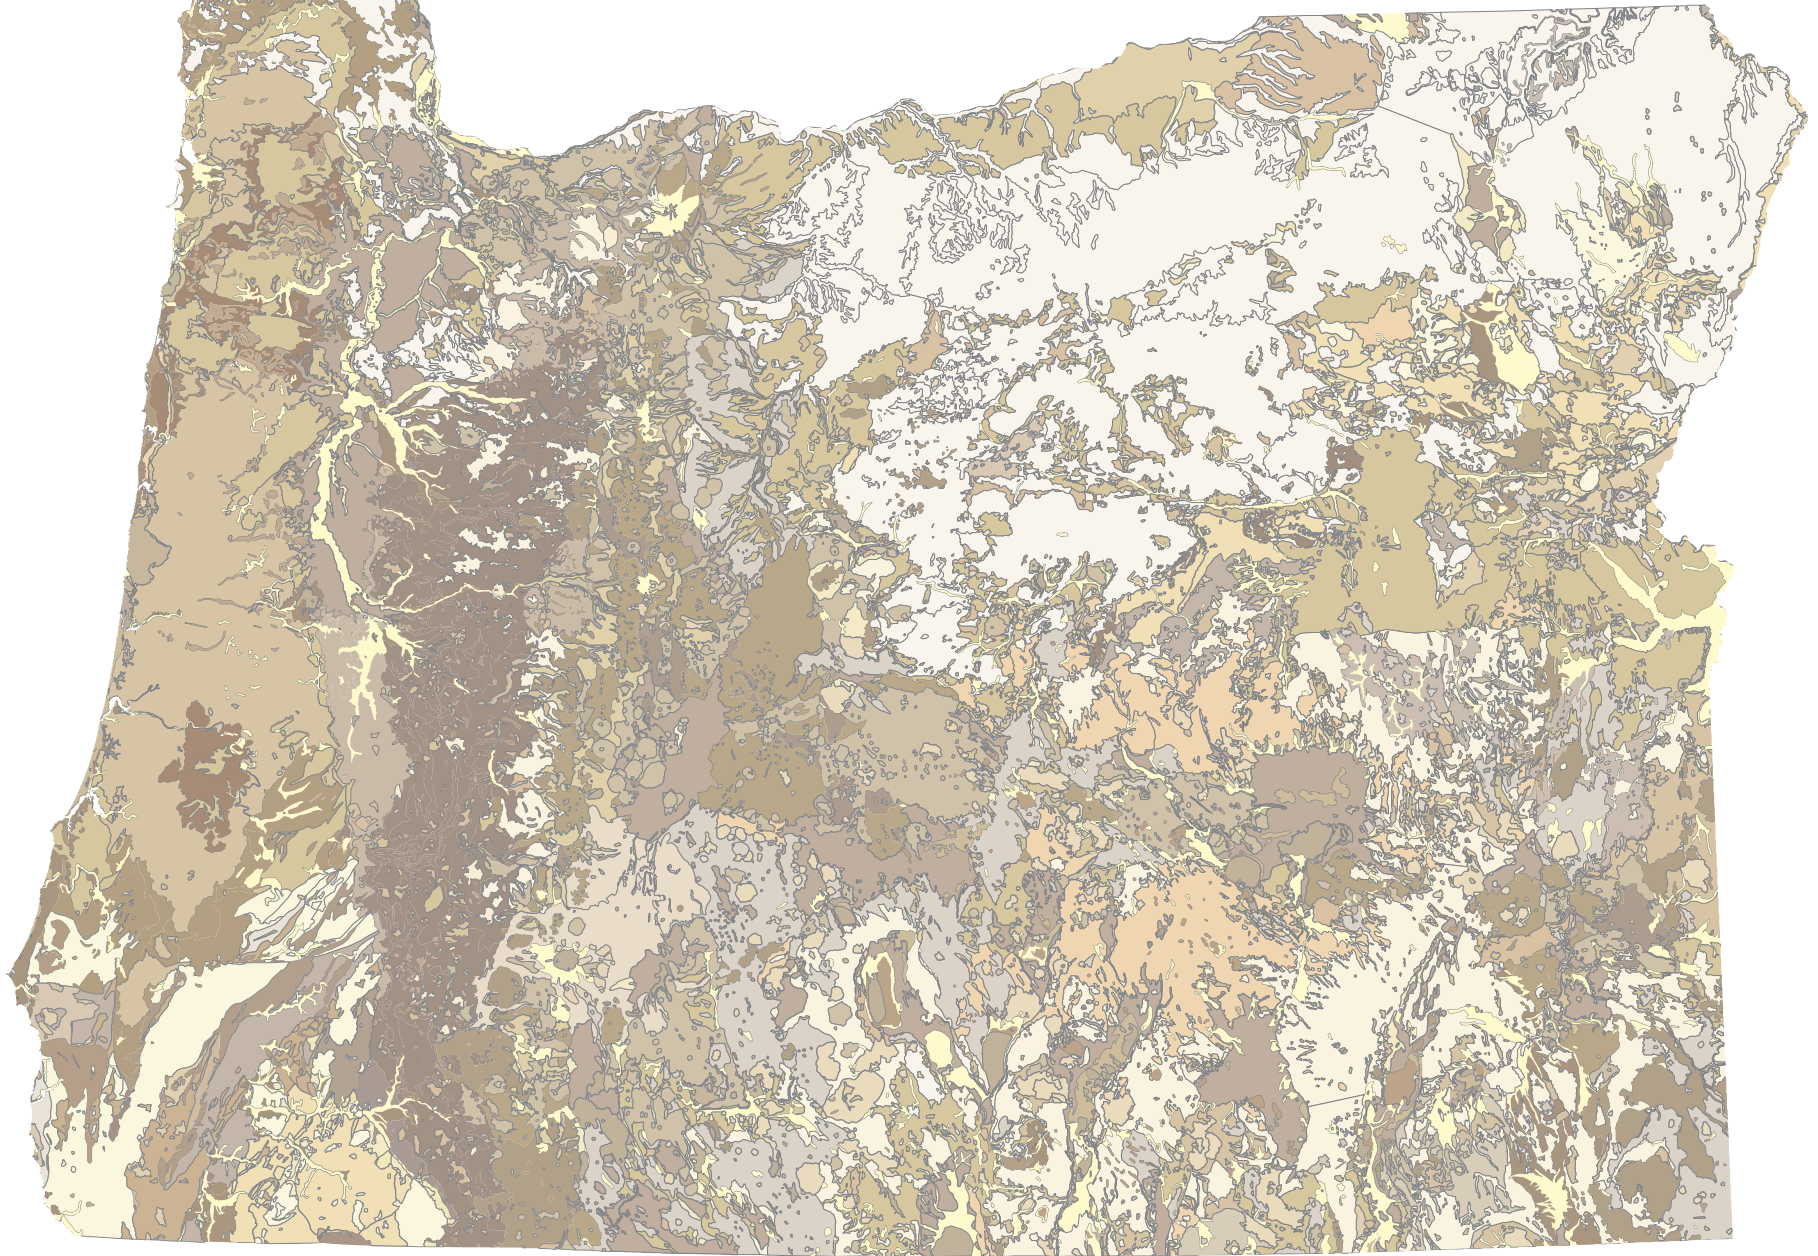

# Geology 1:500,000

Graphic representation of data available online at the Oregon Geospatial Data Clearinghouse: [gis.oregon.gov](http://gis.oregon.gov)