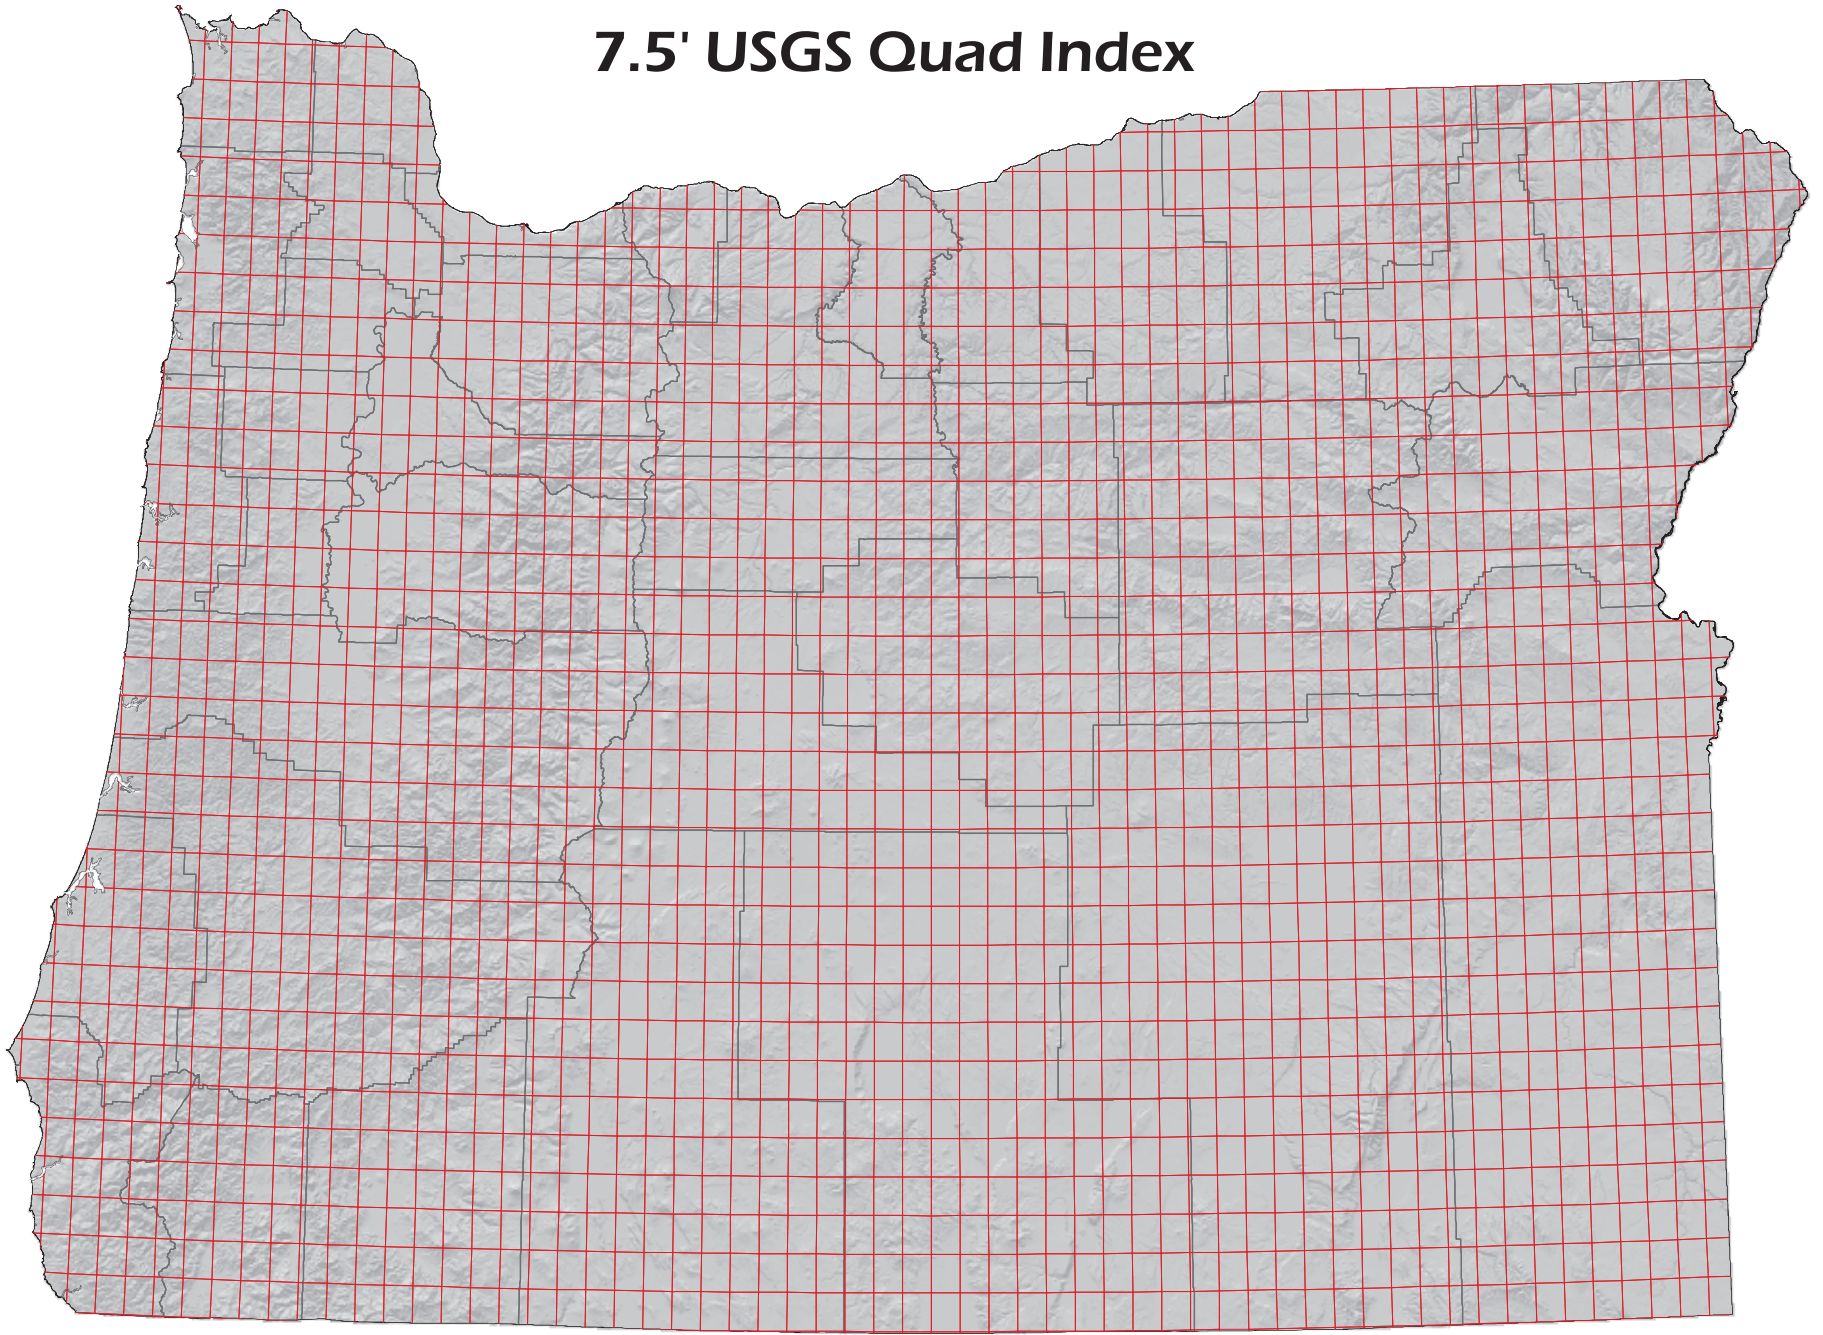

7.5' USGS Quad Index

Graphic representation of data available online at the Oregon Geospatial Data Clearinghouse: gis.oregon.gov