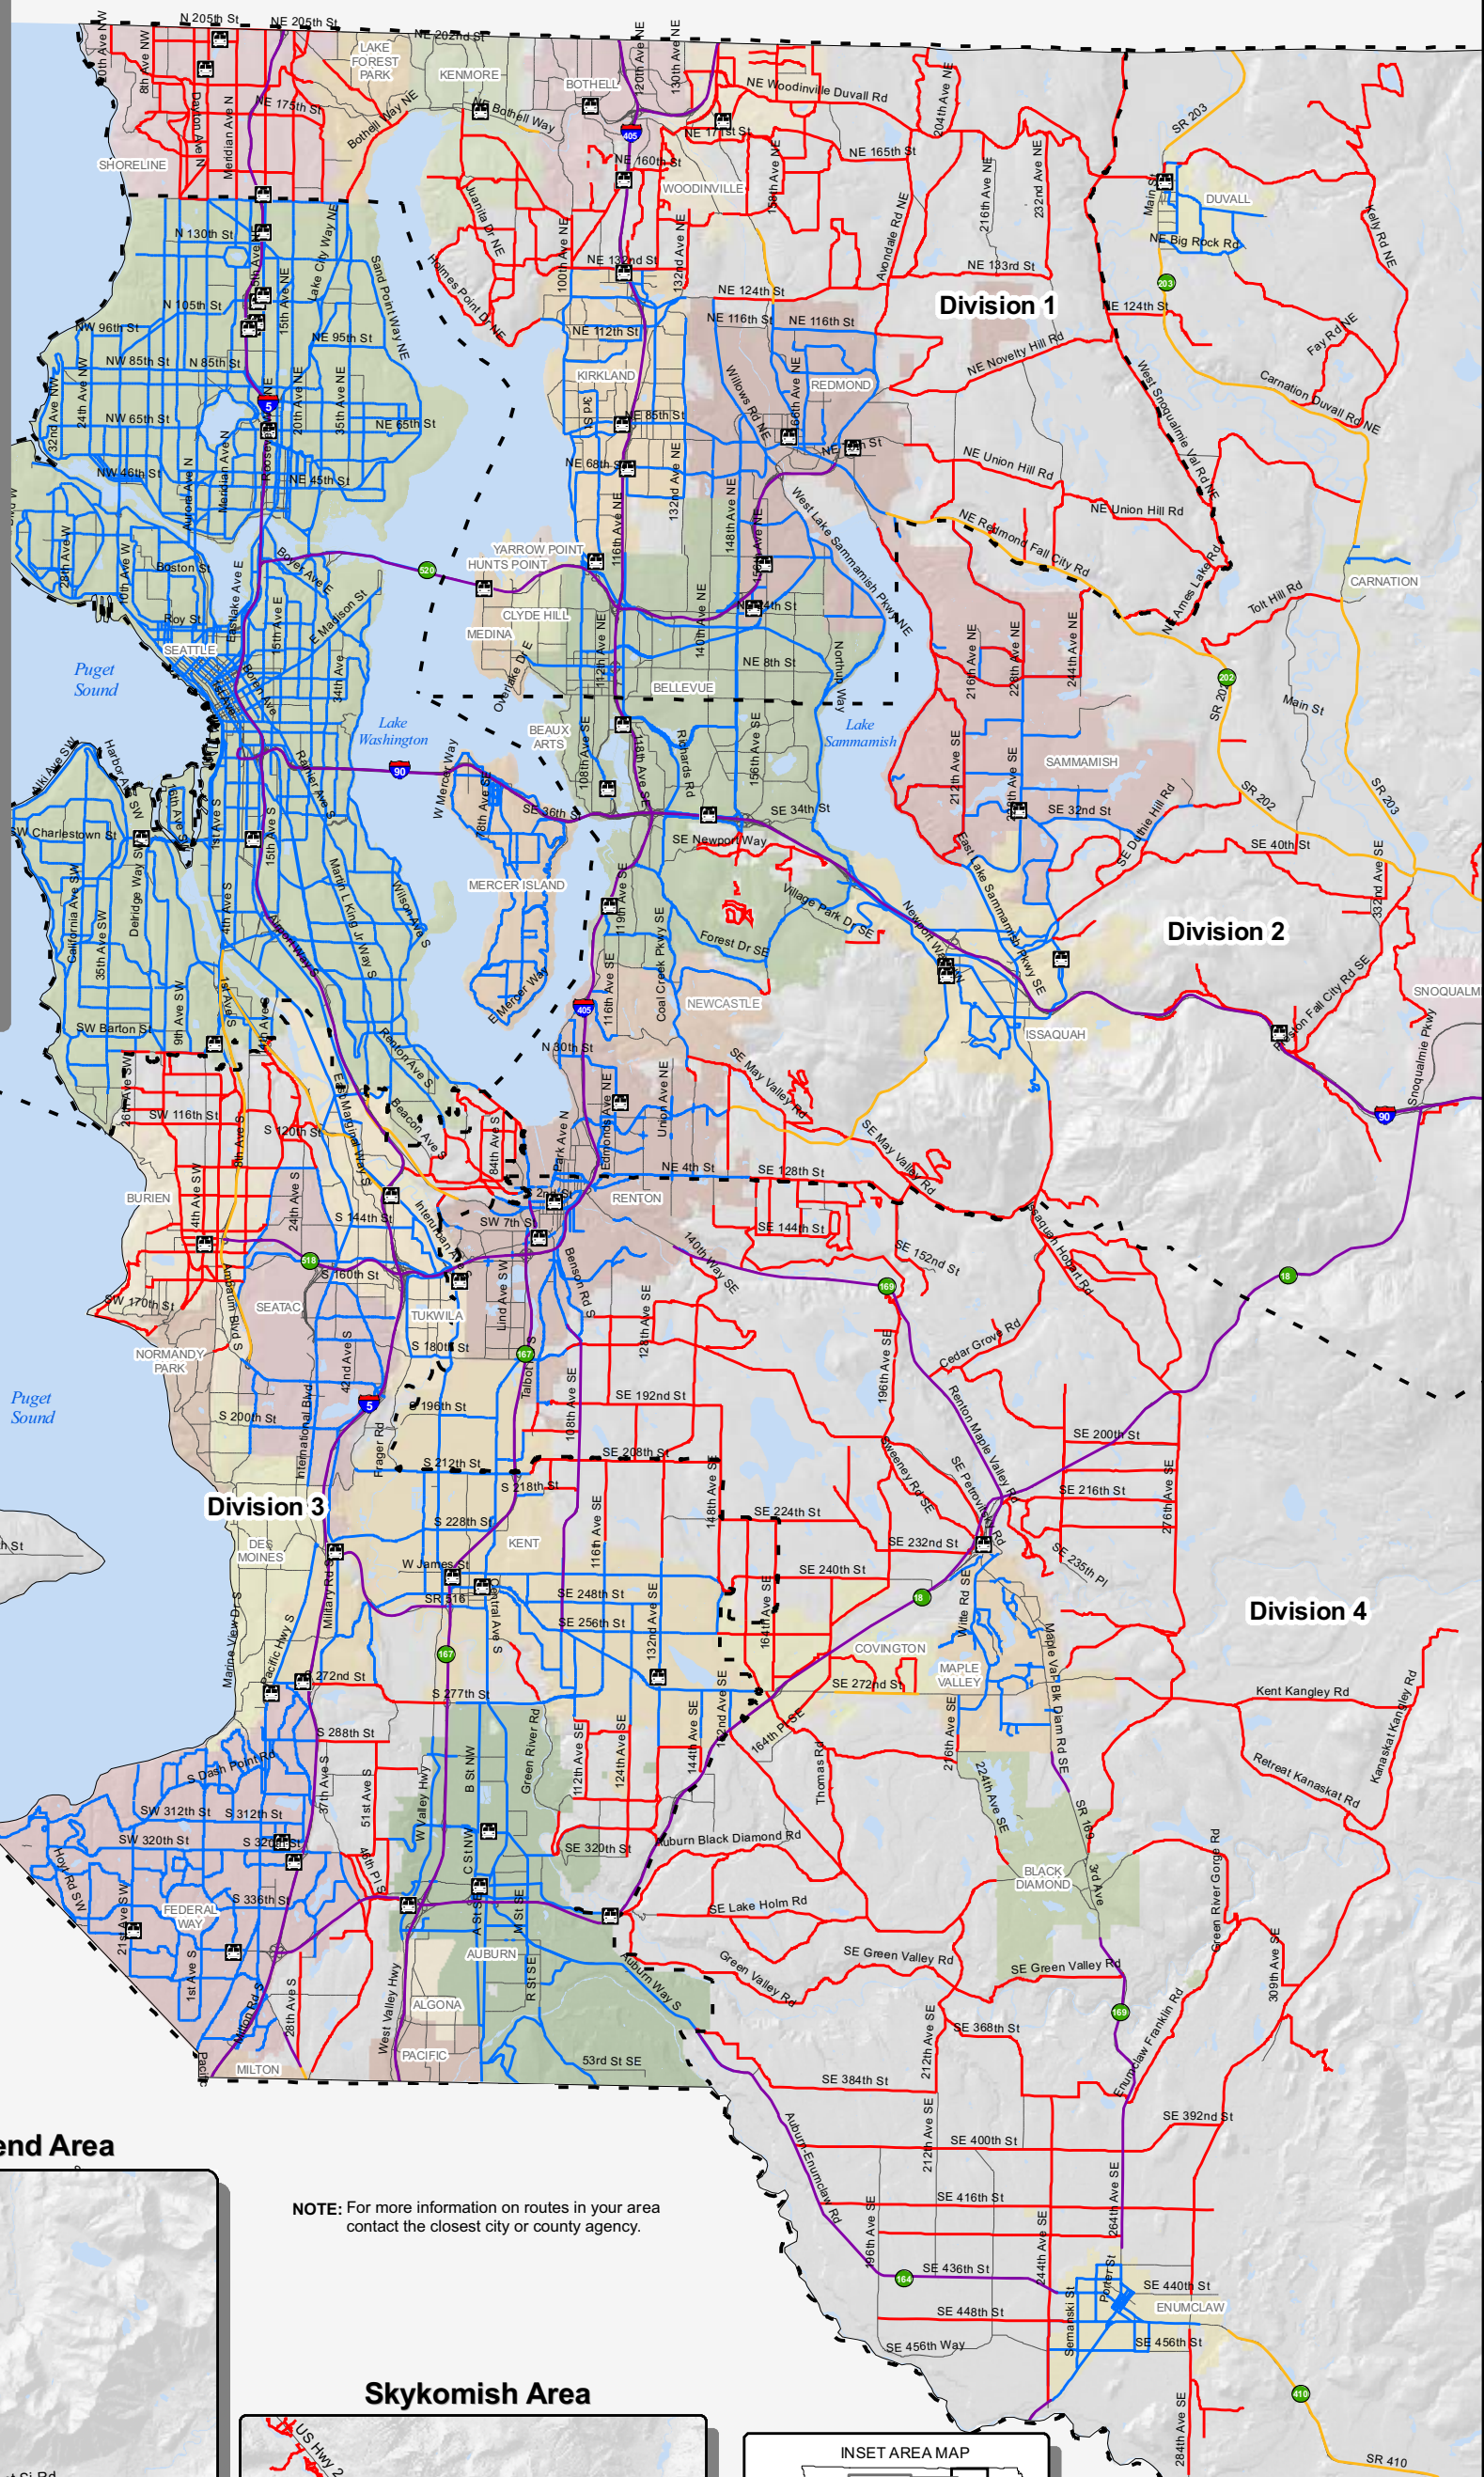

2007 - 2008 KING COUNTY PRIORITY SNOW ROUTES

- PRIORITY KING COUNTY DOT & CONTRACT CITY SNOW ROUTE*
- PRIORITY CITY SNOW ROUTE*
- WSDOT LEVEL 1 AND 2 SNOW ROUTE
- WSDOT LEVEL 3 AND 4 SNOW ROUTE
- MAINTENANCE DIVISION BOUNDARY
- WATERBODY
- PERMANENT PARK & RIDE

DATA SOURCES
Priority Snow Routes
King County Dept. of Transportation
Washington State Dept. of Transportation
City of Auburn
City of Issaquah
City of Bellevue
City of Kent
City of Kirkland
City of Duvall
City of Enumclaw
City of Federal Way
King County GIS Center
Hydrology
King County Transit
Park and Rides
King County Street Network
King County Dept. of Environmental Services
Municipality Boundaries
King County Roads
Maintenance Division Boundaries

* Routes displayed for City of Seattle are primary and secondary routes. Jurisdictions may have updated their priority routes after publication of this map.

FILE NAME:
Kguillermo & Btuler /TUD/Development/ArctMap Projects/
snow_ice_07_08_csise_books.mxd

November 20, 2007

King County
Department of Transportation
Road Services Division
Roads Maintenance Section

NOTE: For more information on routes in your area contact the closest city or county agency.