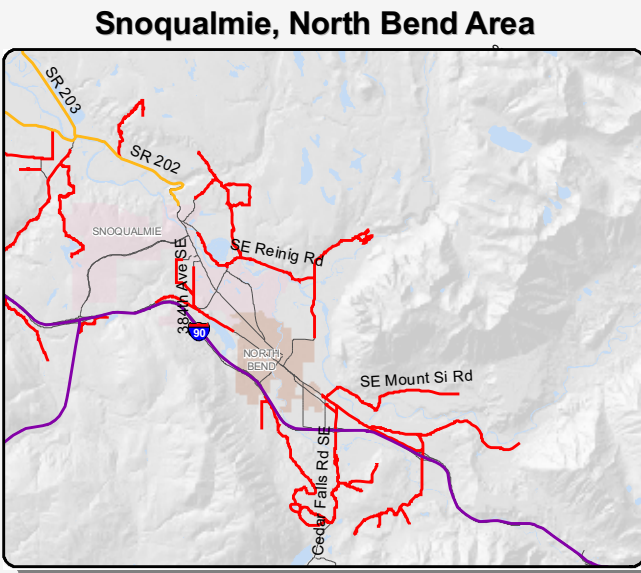

2007 - 2008 KING COUNTY PRIORITY SNOW ROUTES

- PRIORITY KING COUNTY DOT & CONTRACT CITY SNOW ROUTE*
- PRIORITY CITY SNOW ROUTE*
- WSDOT LEVEL 1 AND 2 SNOW ROUTE
- WSDOT LEVEL 3 AND 4 SNOW ROUTE
- MAINTENANCE DIVISION BOUNDARY
- WATERBODY
- PERMANENT PARK & RIDE

DATA SOURCES
Priority Snow Routes
King County Dept. of Transportation
Washington State Dept. of Transportation
City of Auburn
City of Issaquah
City of Bellevue
City of Kent
City of Kirkland
City of Duvall
City of Enumclaw
City of Federal Way
King County GIS Center
Hydrology
King County Transit
Park and Rides
King County Street Network
King County Dept. of Environmental Services
Municipality Boundaries
King County Roads
Maintenance Division Boundaries

* Routes displayed for City of Seattle are primary and secondary routes. Jurisdictions may have updated their priority routes after publication of this map.

FILE NAME:
Kguillermo & Btuler /TUD/Development/ArctMap Projects/
snow_ice_07_08_csise_books.mxd

November 20, 2007

King County
Department of Transportation
Road Services Division
Roads Maintenance Section

NOTE: For more information on routes in your area contact the closest city or county agency.