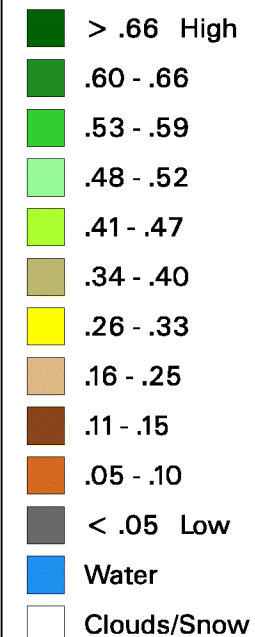

Conterminous U.S. Vegetation Condition - 2005 Period 40 (9/21 - 10/4)

No Water Vapor
Correction Applied

Vegetation Index

Agricultural Statistics Districts

1:15,000,000

Original Imagery: NOAA-17 AVHRR
Resolution: 1 Kilometer
Composite Imagery: USGS EROS Data Center
Questions or Comments Call (703)235-5218