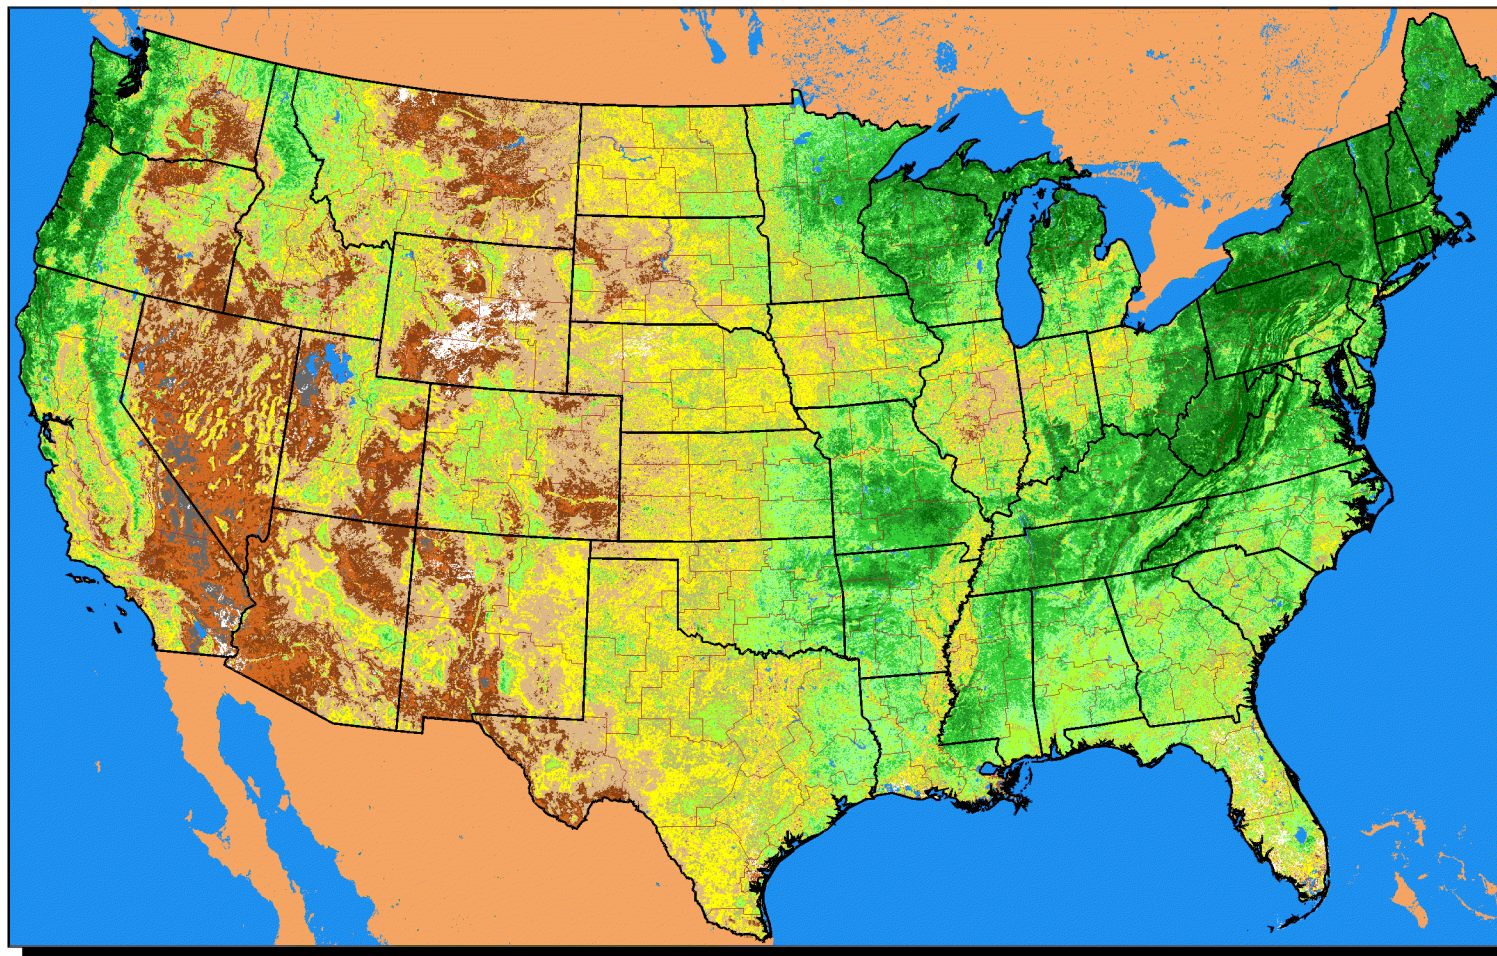

Conterminous U.S. Vegetation Condition - 2005 Period 40 (9/21 - 10/4)

No Water Vapor
Correction Applied

Vegetation Index

Agricultural Statistics Districts

1:15,000,000

Original Imagery: NOAA-17 AVHRR
Resolution: 1 Kilometer
Composite Imagery: USGS EROS Data Center
Questions or Comments Call (703)235-5218