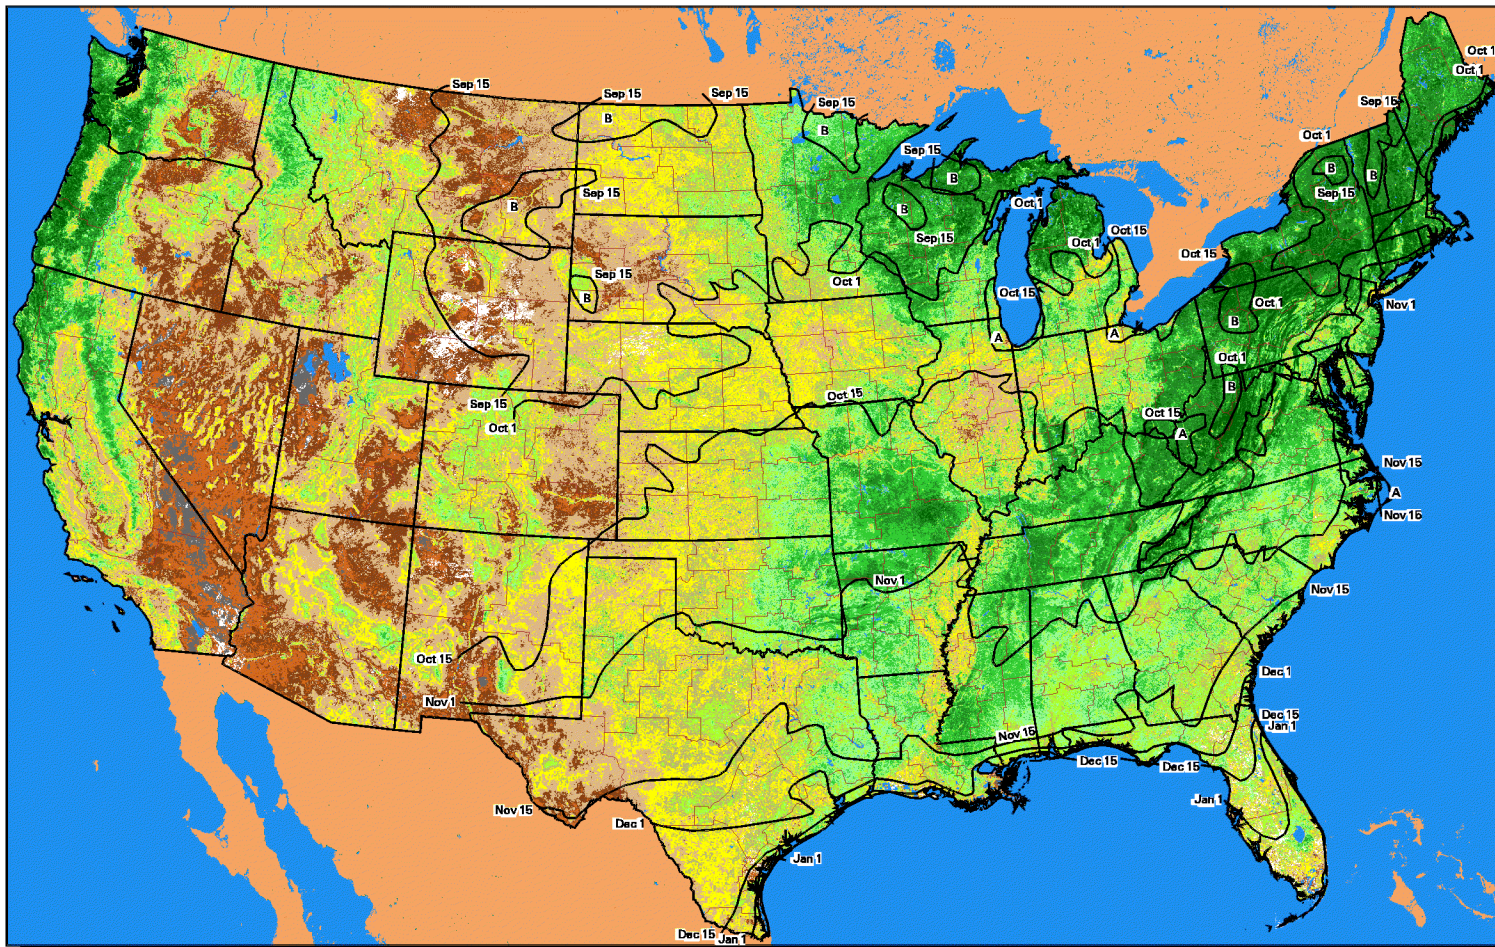

Conterminous U.S. Vegetation Condition - 2005

Average Dates of First Fall Freeze (32°F)

Period 40 (9/21 - 10/4)

No Water Vapor Correction Applied

Vegetation Index

Agricultural Statistics Districts
Frost Isotherms

1:15,000,000

Original Imagery: NOAA-17 AVHRR
Resolution: 1 Kilometer
Composite Imagery: USGS EROS Data Center
Questions or Comments Call (703)235-5218

For Additional Images Please See:
<http://www.nass.usda.gov/research>

A = Freeze Occurs After Specified Dates
B = Freeze Occurs Before Specified Dates