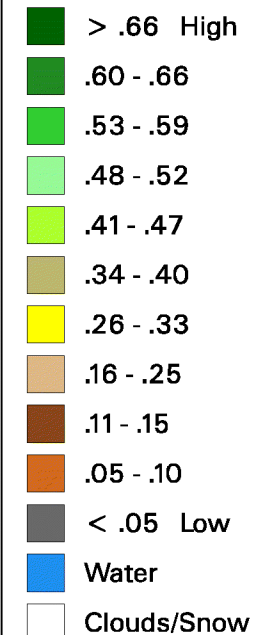

Conterminous U.S. Vegetation Condition - 2005

Average Dates of First Fall Freeze (32°F)

Period 40 (9/21 - 10/4)

No Water Vapor Correction Applied

Vegetation Index

Agricultural Statistics Districts
Frost Isotherms

1:15,000,000

Original Imagery: NOAA-17 AVHRR
Resolution: 1 Kilometer
Composite Imagery: USGS EROS Data Center
Questions or Comments Call (703)235-5218

For Additional Images Please See:
<http://www.nass.usda.gov/research>

A = Freeze Occurs After Specified Dates
B = Freeze Occurs Before Specified Dates