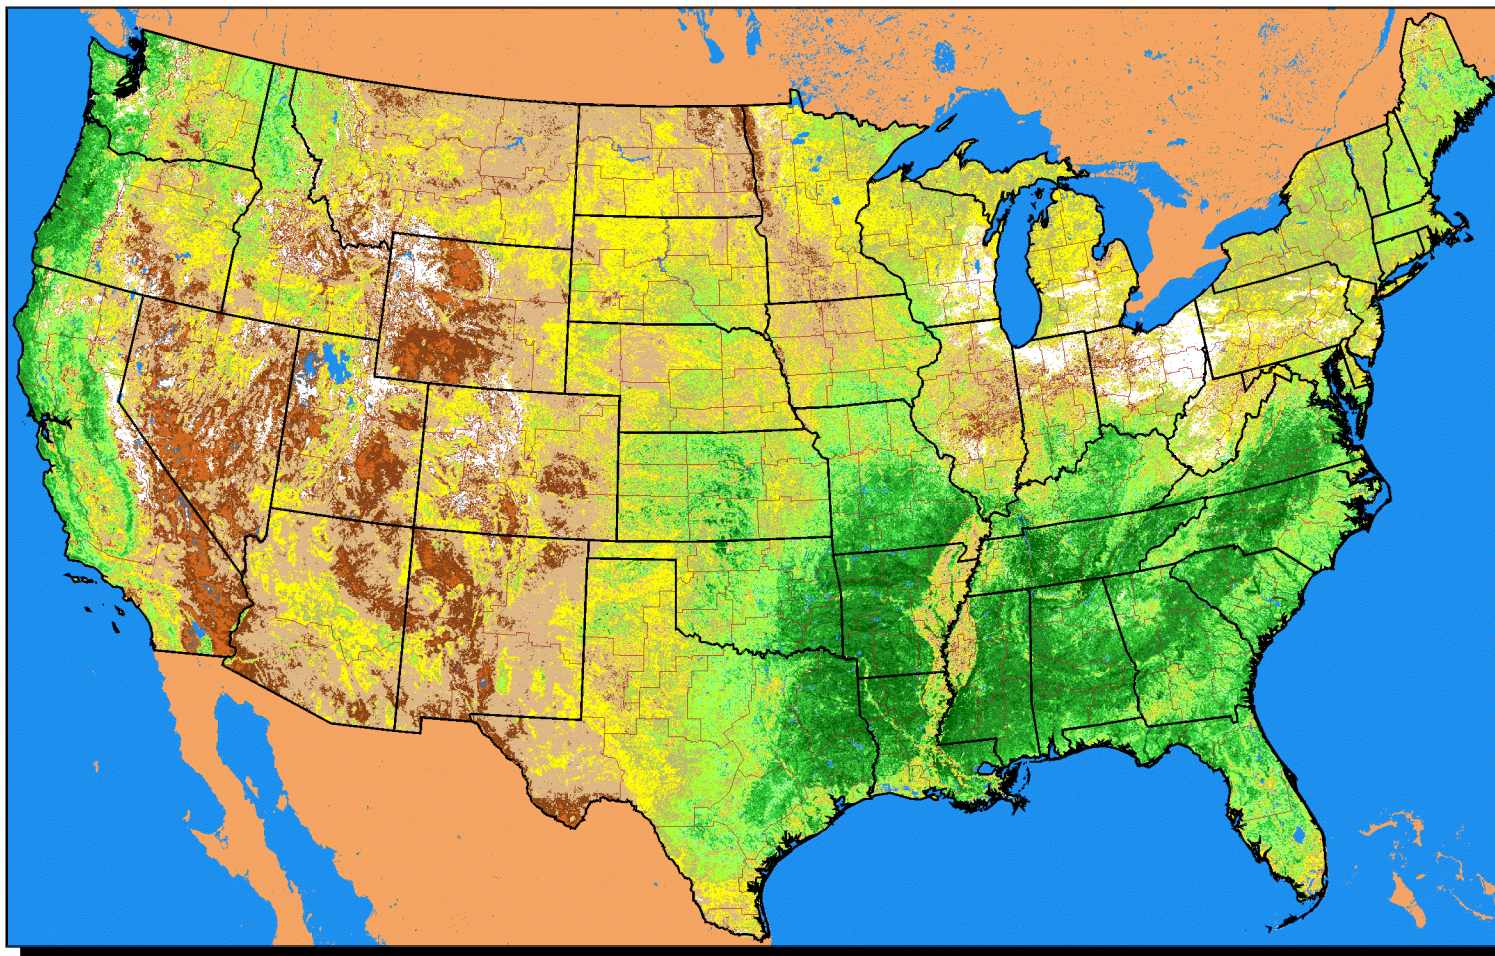

Conterminous U.S. Vegetation Condition - 2005

Period 18 (4/20 - 5/3)

No Water Vapor
Correction Applied

Vegetation Index

Agricultural Statistics Districts

1:15,000,000

Original Imagery: NOAA-17 AVHRR
Resolution: 1 Kilometer
Composite Imagery: USGS EROS Data Center
Questions or Comments Call (703)235-5218