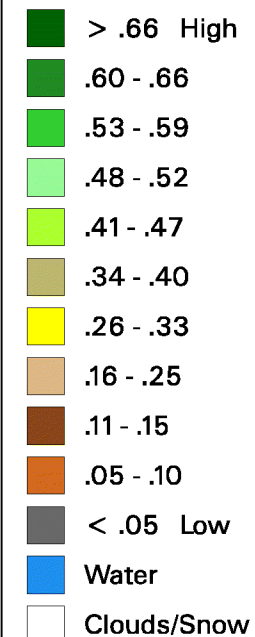

Conterminous U.S. Vegetation Condition - 2005

Period 18 (4/20 - 5/3)

No Water Vapor
Correction Applied

Vegetation Index

Agricultural Statistics Districts

1:15,000,000

Original Imagery: NOAA-17 AVHRR
Resolution: 1 Kilometer
Composite Imagery: USGS EROS Data Center
Questions or Comments Call (703)235-5218