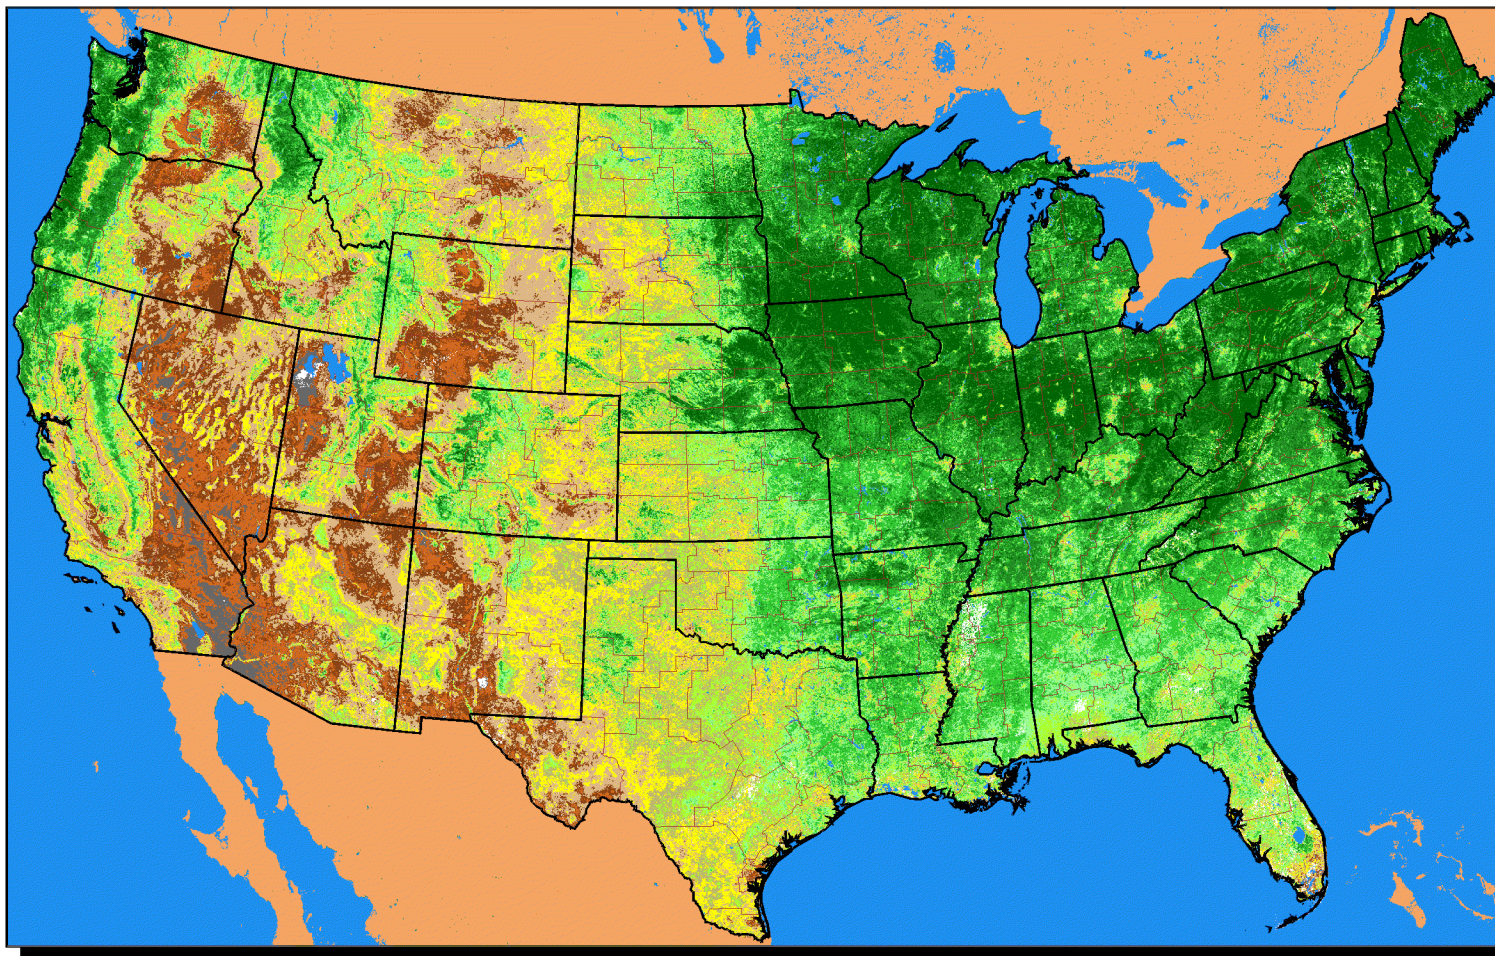

Conterminous U.S. Vegetation Condition - 2005 Period 35 (8/17 - 8/30)

No Water Vapor
Correction Applied

Vegetation Index

Agricultural Statistics Districts

1:15,000,000

Original Imagery: NOAA-17 AVHRR
Resolution: 1 Kilometer
Composite Imagery: USGS EROS Data Center
Questions or Comments Call (703)235-5218