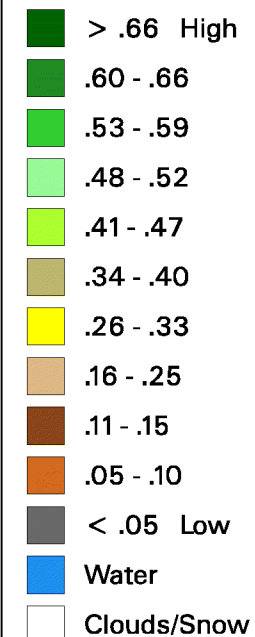

Conterminous U.S. Vegetation Condition - 2005 Period 35 (8/17 - 8/30)

No Water Vapor
Correction Applied

Vegetation Index

Agricultural Statistics Districts

1:15,000,000

Original Imagery: NOAA-17 AVHRR
Resolution: 1 Kilometer
Composite Imagery: USGS EROS Data Center
Questions or Comments Call (703)235-5218