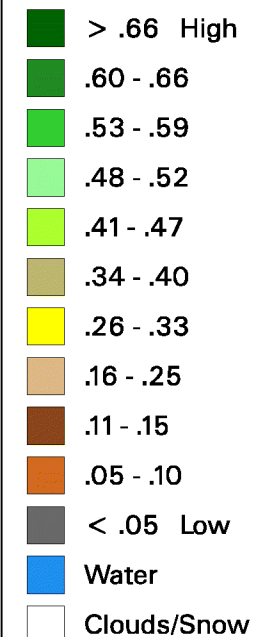

Conterminous U.S. Vegetation Condition - 2005

Period 19 (4/27 - 5/10)

No Water Vapor Correction Applied

Vegetation Index

Agricultural Statistics Districts

1:15,000,000

Original Imagery: NOAA-17 AVHRR
 Resolution: 1 Kilometer
 Composite Imagery: USGS EROS Data Center
 Questions or Comments Call (703)235-5218

For Additional Images Please See:
<http://www.nass.usda.gov/research>

0 100 200 300 400 500 Miles