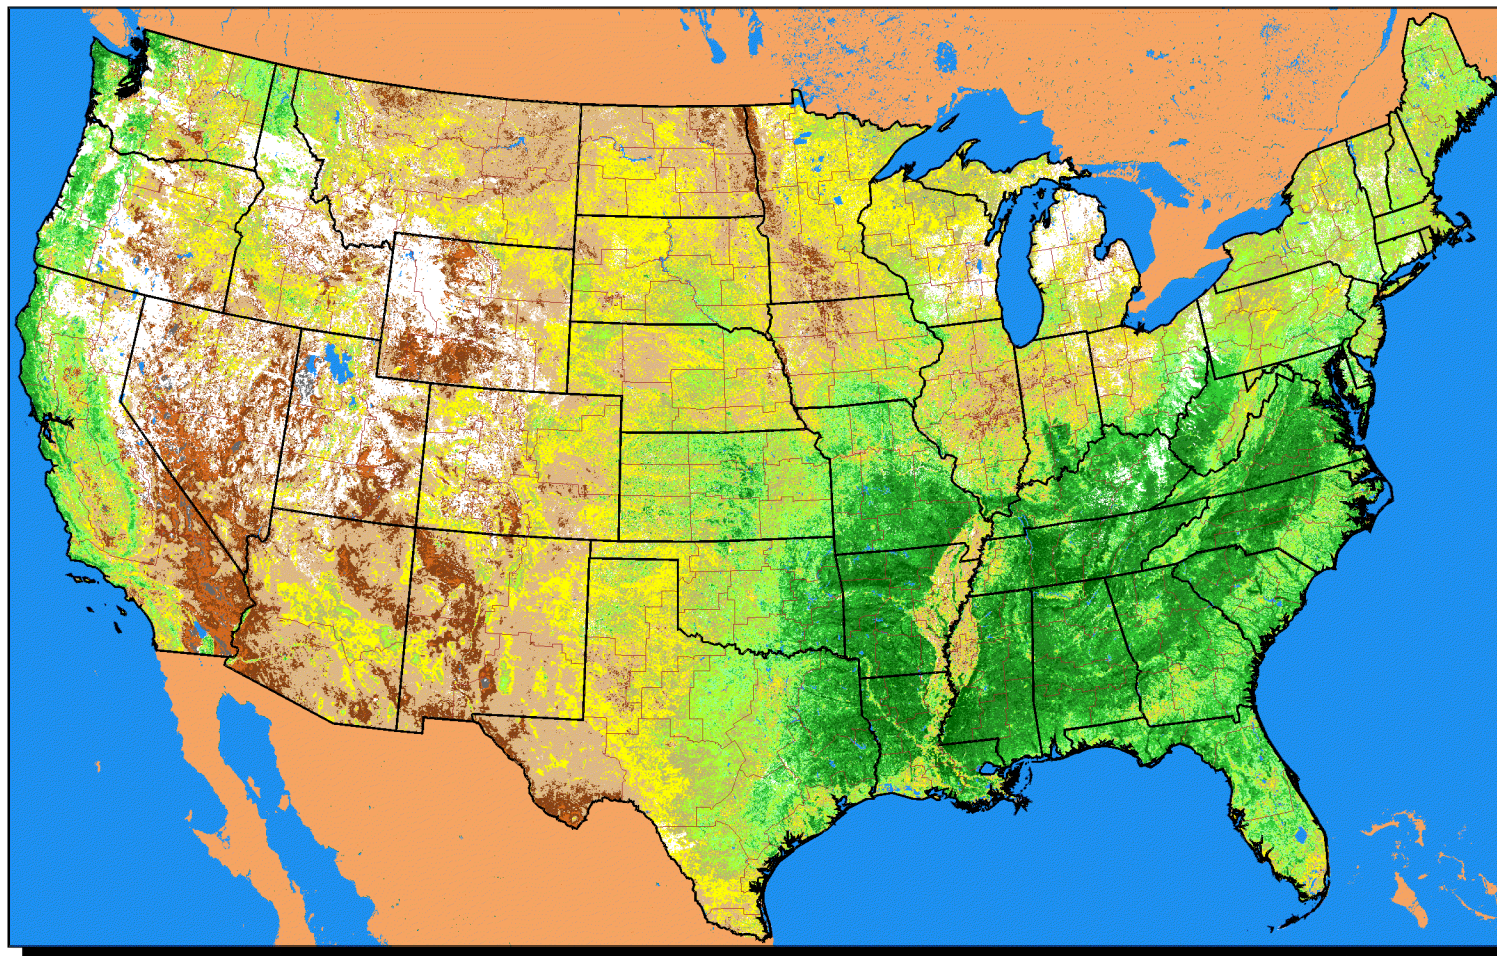

Conterminous U.S. Vegetation Condition - 2005

Period 19 (4/27 - 5/10)

No Water Vapor Correction Applied

Vegetation Index

Agricultural Statistics Districts

1:15,000,000

Original Imagery: NOAA-17 AVHRR
 Resolution: 1 Kilometer
 Composite Imagery: USGS EROS Data Center
 Questions or Comments Call (703)235-5218

For Additional Images Please See:
<http://www.nass.usda.gov/research>

0 100 200 300 400 500 Miles