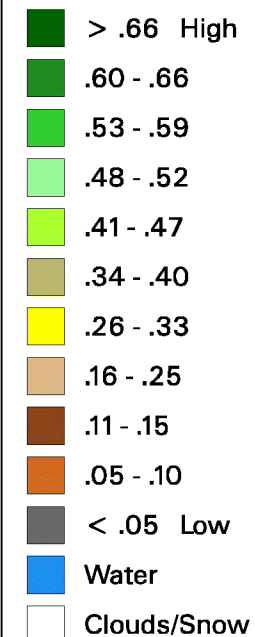

Conterminous U.S. Vegetation Condition - 2005 Period 43 (10/12 - 10/25)

No Water Vapor
Correction Applied

Vegetation Index

Agricultural Statistics Districts

1:15,000,000

Original Imagery: NOAA-17 AVHRR
Resolution: 1 Kilometer
Composite Imagery: USGS EROS Data Center
Questions or Comments Call (703)235-5218