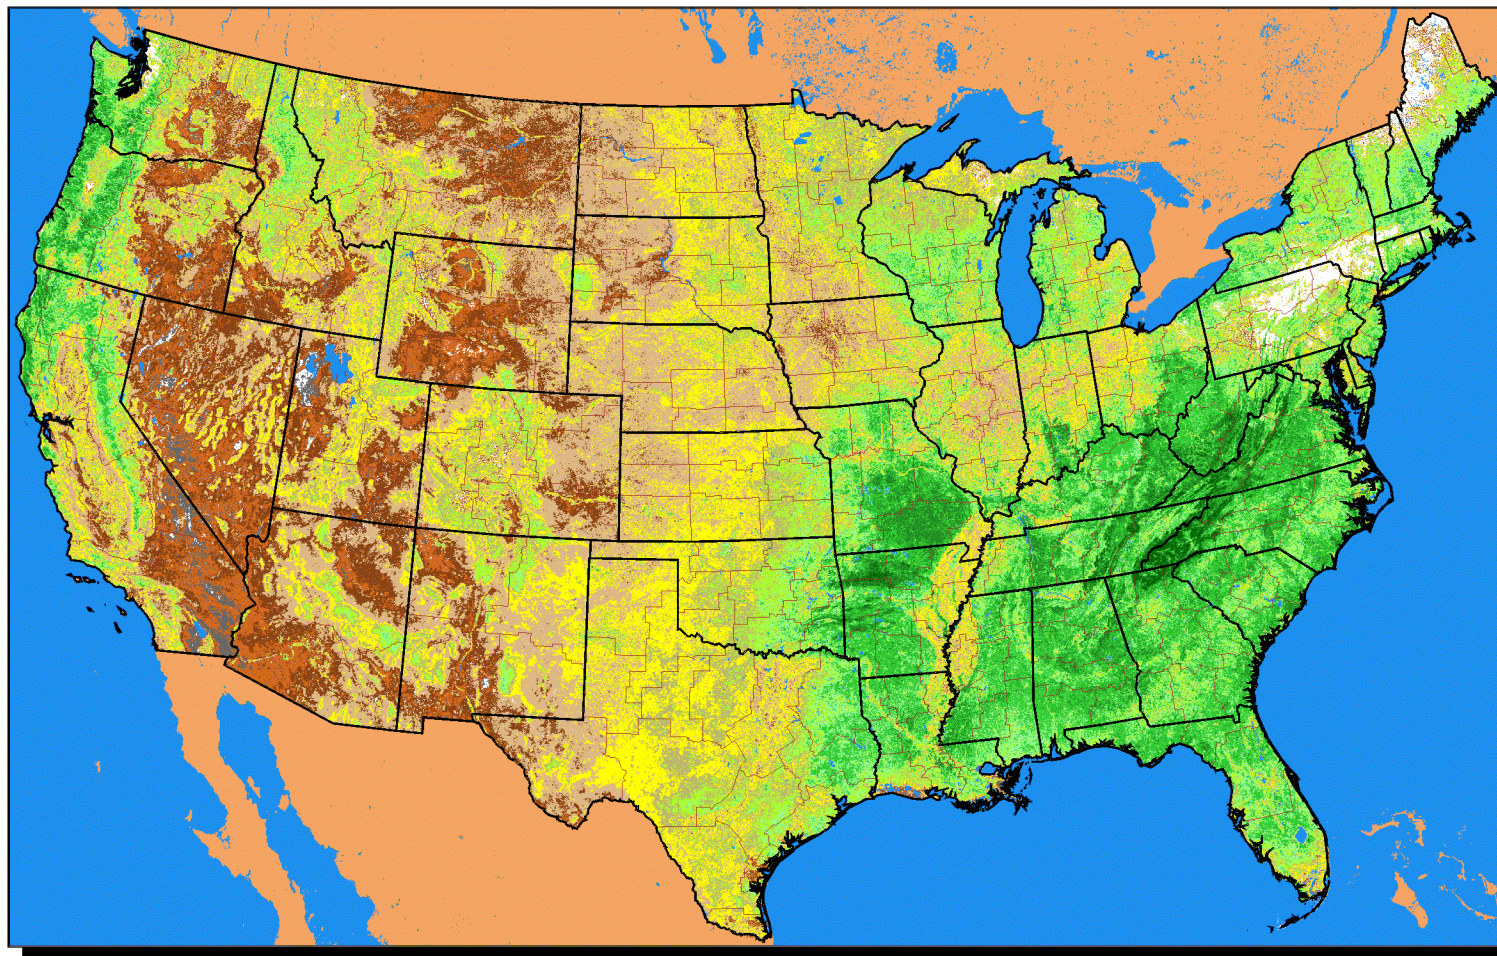

Conterminous U.S. Vegetation Condition - 2005 Period 43 (10/12 - 10/25)

No Water Vapor
Correction Applied

Vegetation Index

Agricultural Statistics Districts

1:15,000,000

Original Imagery: NOAA-17 AVHRR
Resolution: 1 Kilometer
Composite Imagery: USGS EROS Data Center
Questions or Comments Call (703)235-5218