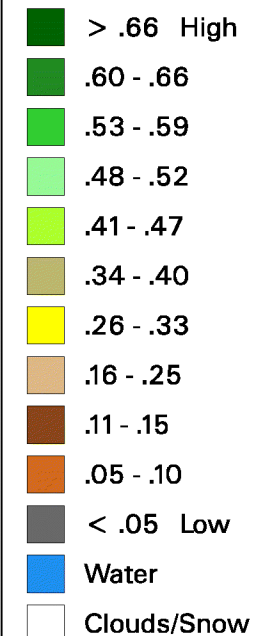

Conterminous U.S. Vegetation Condition - 2005

Average Dates of First Fall Freeze (32°F)

Period 43 (10/12 - 10/25)

No Water Vapor Correction Applied

Vegetation Index

Agricultural Statistics Districts
Frost Isotherms

1:15,000,000

Original Imagery: NOAA-17 AVHRR
Resolution: 1 Kilometer
Composite Imagery: USGS EROS Data Center
Questions or Comments Call (703)235-5218

For Additional Images Please See:
<http://www.nass.usda.gov/research>

A = Freeze Occurs After Specified Dates
B = Freeze Occurs Before Specified Dates

Co-operative Station Data 1951-1980
Data Source: National Climatic Data Center
Weather Analysis By Joint Agricultural Weather Facility (NOAA/USDA)