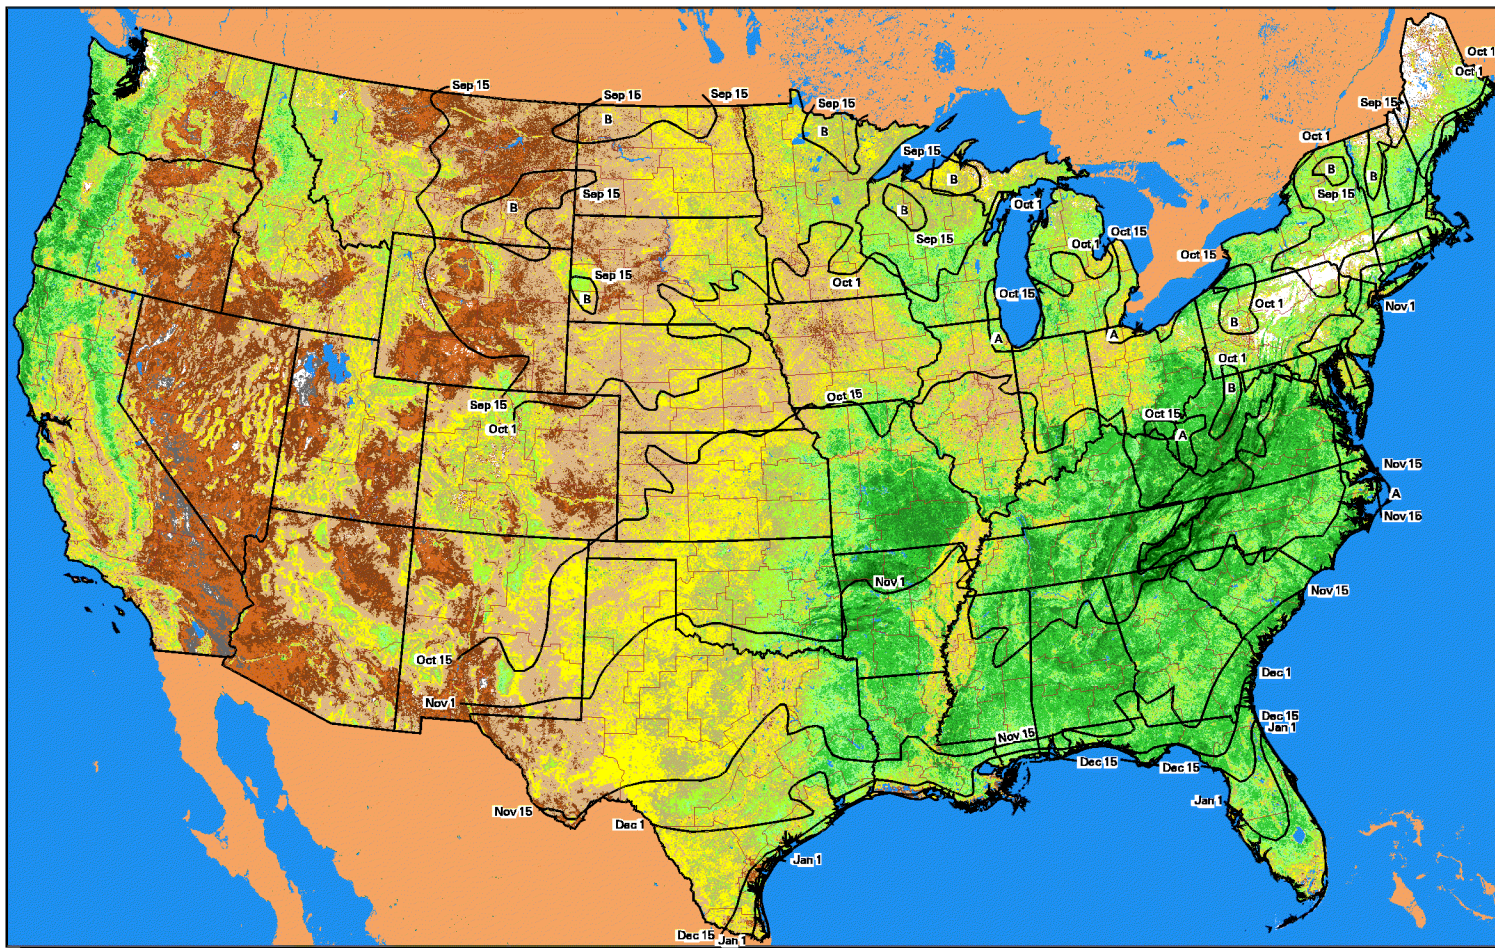

Conterminous U.S. Vegetation Condition - 2005

Average Dates of First Fall Freeze (32°F)

Period 43 (10/12 - 10/25)

No Water Vapor Correction Applied

Vegetation Index

Agricultural Statistics Districts
Frost Isotherms

1:15,000,000

Original Imagery: NOAA-17 AVHRR
Resolution: 1 Kilometer
Composite Imagery: USGS EROS Data Center
Questions or Comments Call (703)235-5218

For Additional Images Please See:
<http://www.nass.usda.gov/research>

A = Freeze Occurs After Specified Dates
B = Freeze Occurs Before Specified Dates

Co-operative Station Data 1951-1980
Data Source: National Climatic Data Center
Weather Analysis By Joint Agricultural Weather Facility (NOAA/USDA)